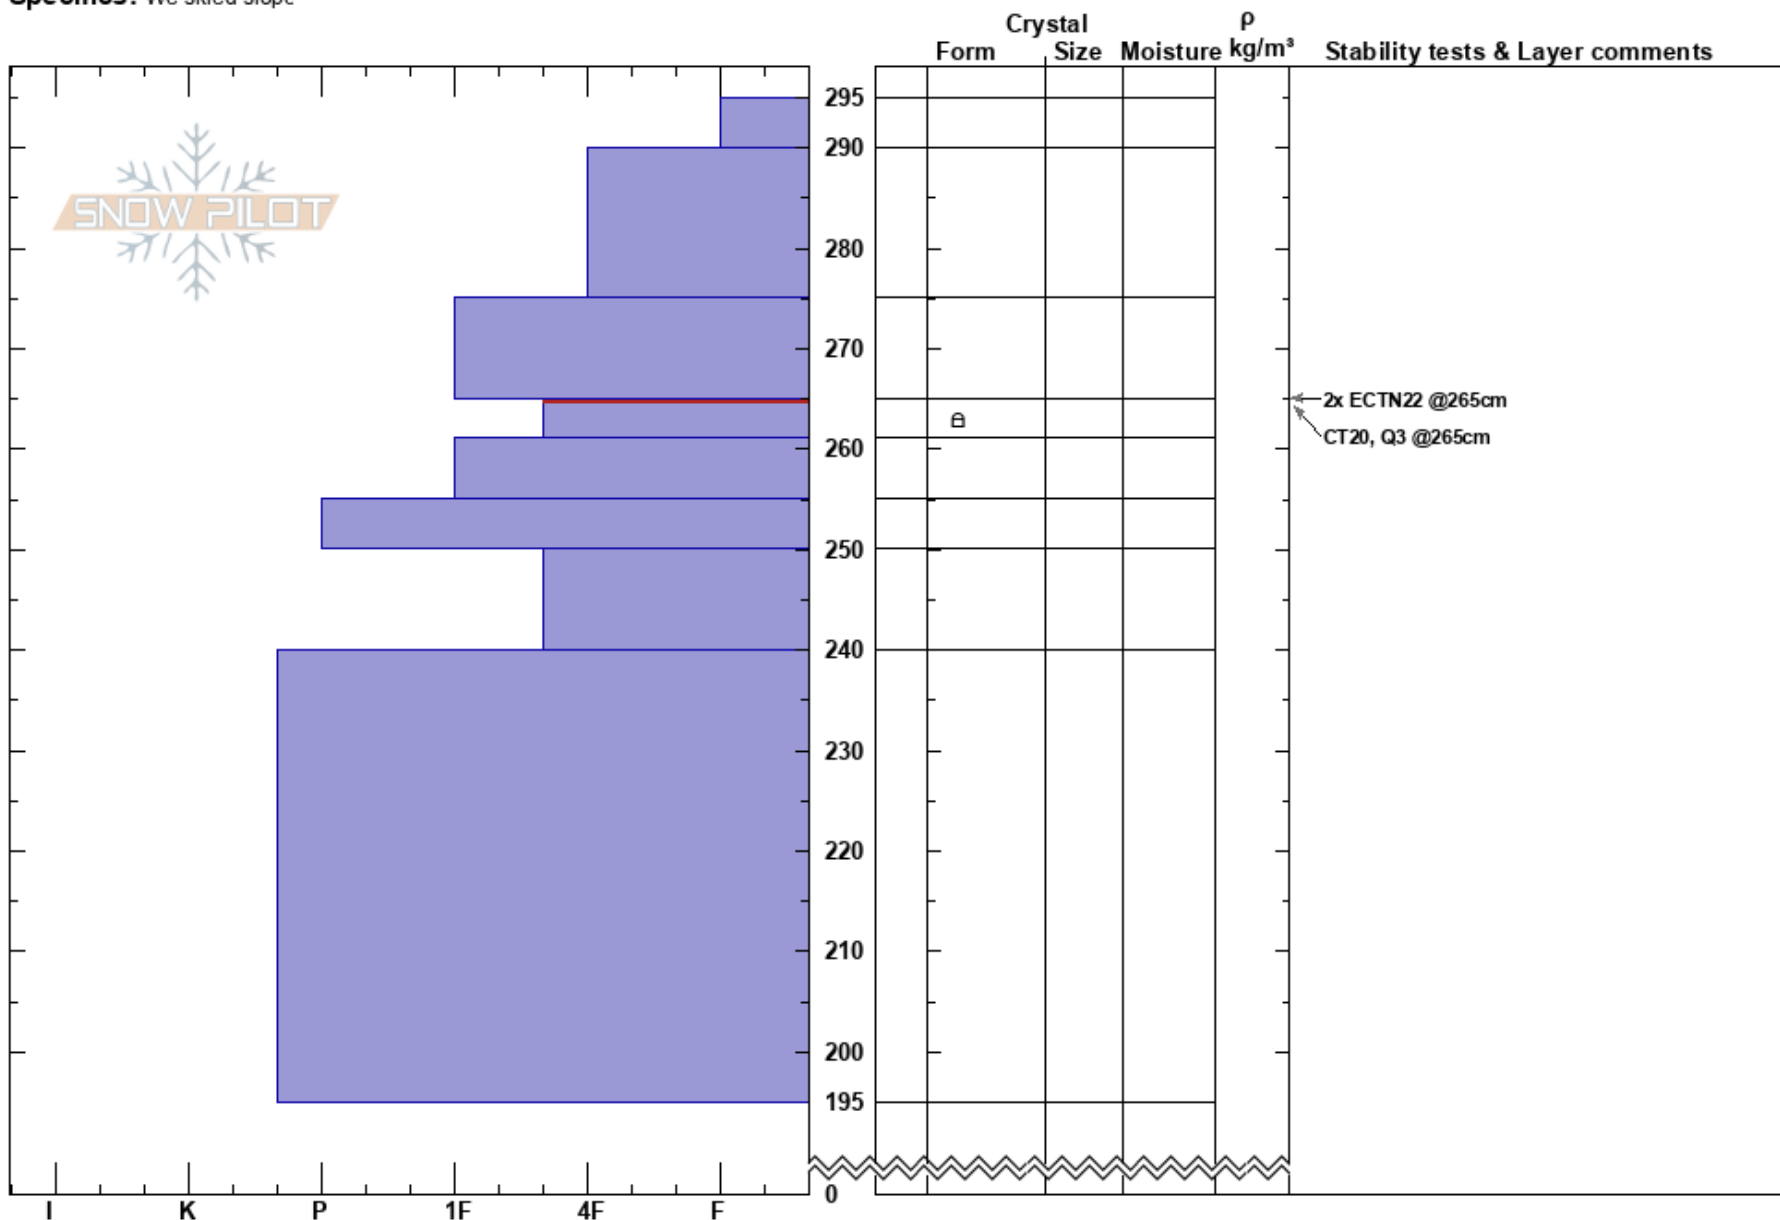

Mt. Blackmore East
 Gallatin Range-N
 MT
 Elevation: 9912 ft
 Aspect: 98°
 Specifics: We skied slope

Alex Marienthal
 01/06/2018 - 12:00pm
 Co-ord: 45.44404N, -111.00181W
 Slope Angle: 35°
 Wind Loading: previous

Stability: Good
 Air Temperature:
 Sky Cover: BKN
 Precipitation: S1
 Wind: SW Light Breeze

HS:295
 265-261cm:Problematic layer

Notes: