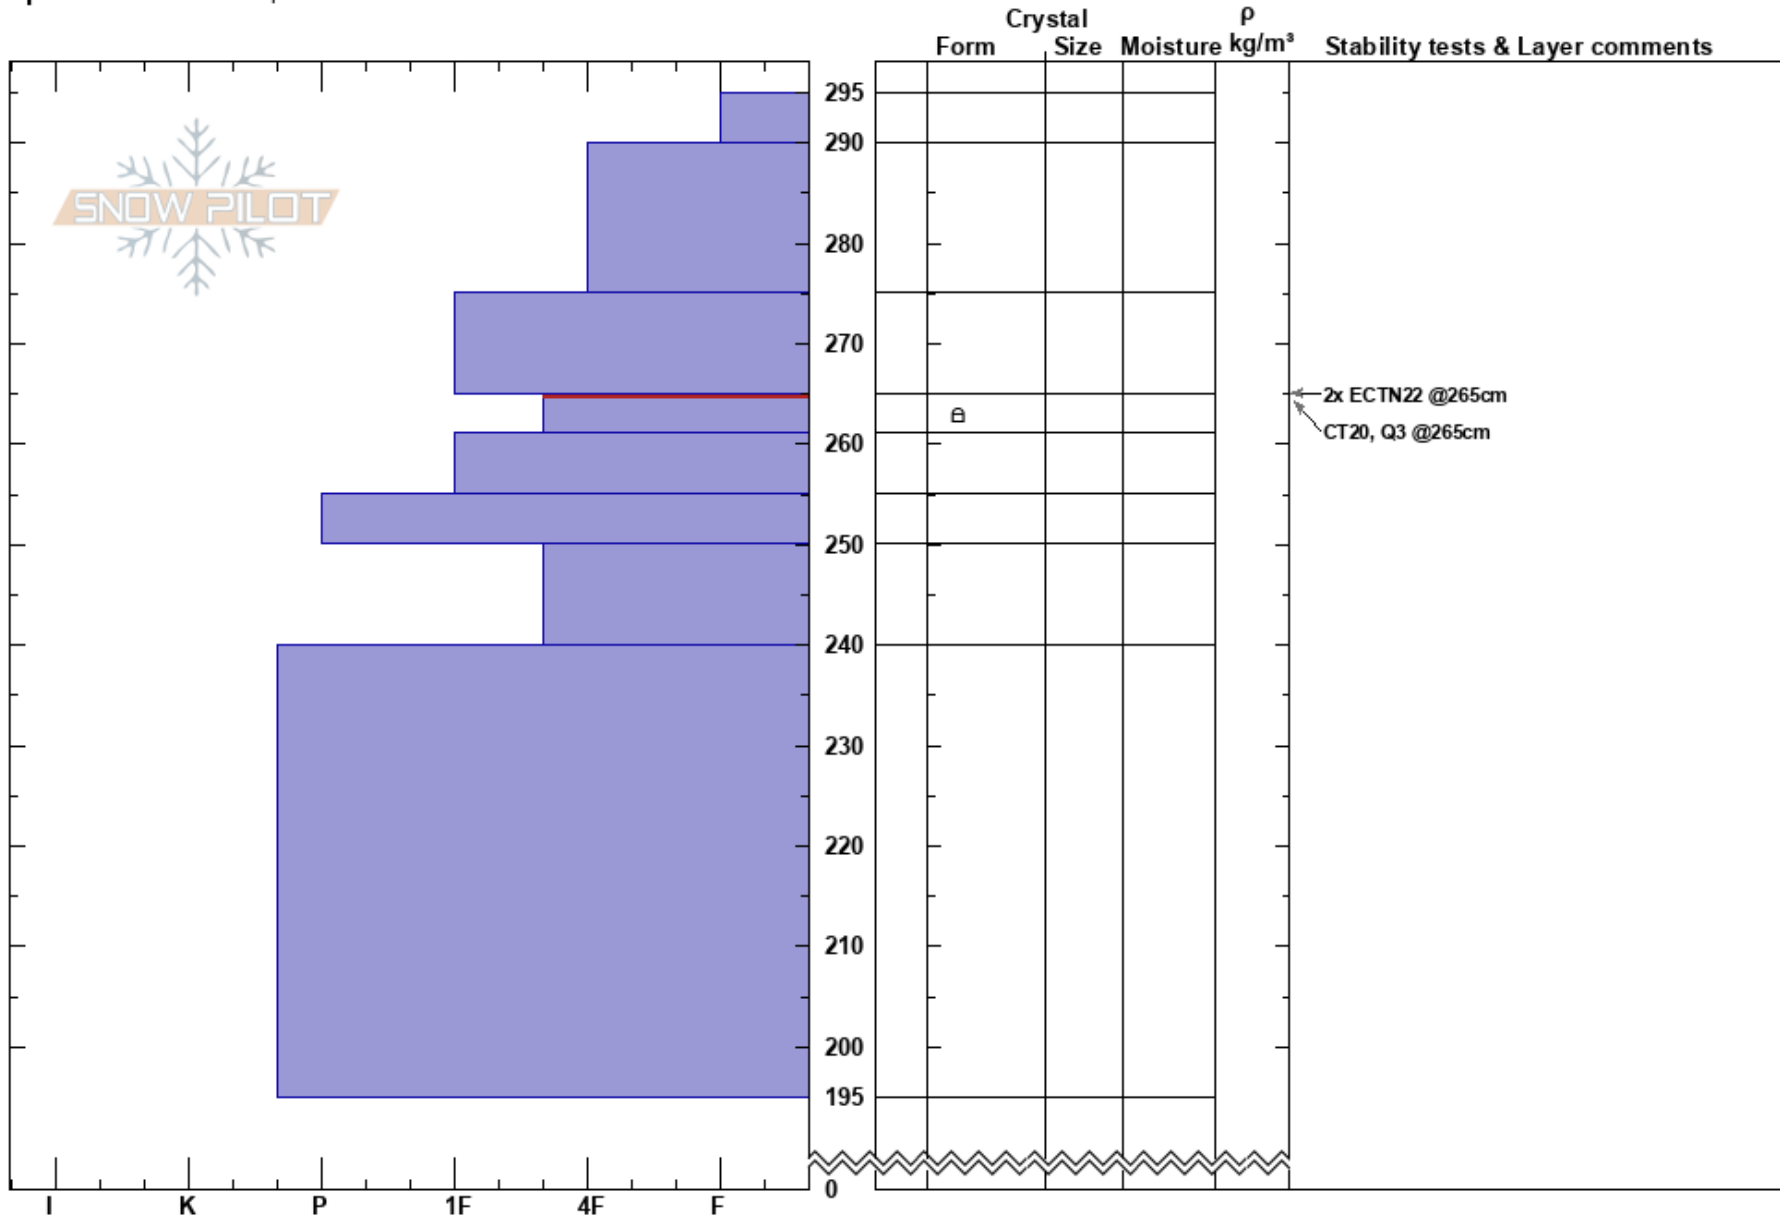

Mt. Blackmore East  
 Gallatin Range-N  
 MT  
 Elevation: 9912 ft  
 Aspect: 98°  
 Specifics: We skied slope

Alex Marienthal  
 01/06/2018 - 12:00pm  
 Co-ord: 45.44404N, -111.00181W  
 Slope Angle: 35°  
 Wind Loading: previous

Stability: Good HS:295  
 Air Temperature: 265-261cm:Problematic layer  
 Sky Cover: BKN  
 Precipitation: S1  
 Wind: SW Light Breeze

Notes: