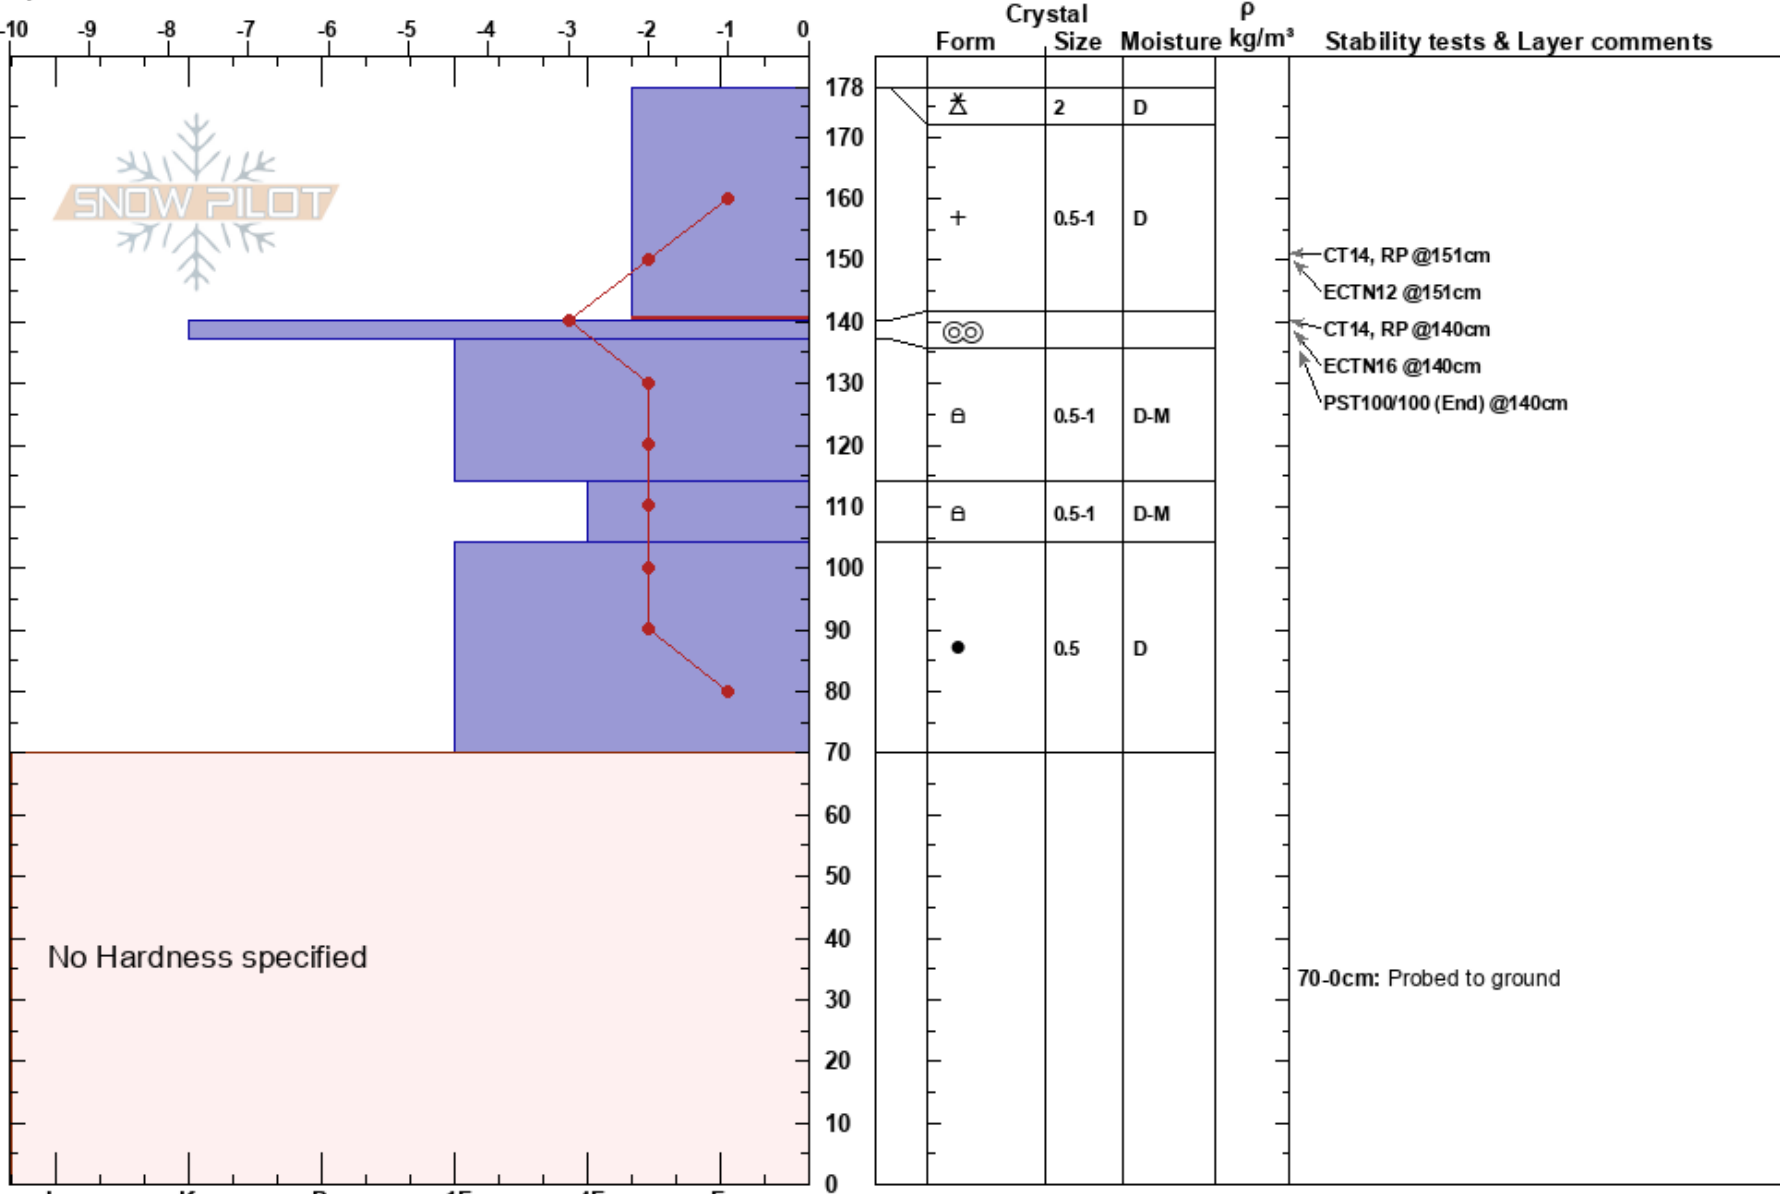

Relay Peak
 Carson Range
 NV
 Elevation: 9690 ft
 Aspect: 8°

Steve Reynaud
 01/06/2018 - 10:35am
 Co-ord: 39.31344N, -119.93764W
 Slope Angle: 27°
 Wind Loading: yes

Stability: Good HS:178
 Air Temperature: -3.5°C
 Sky Cover: BKN
 Precipitation: S-1
 Wind: SW Moderate

Layer Notes:
 177.8-140cm: Problematic layer
 70-0cm: Probed to ground

Specifics: Cracking; Ski tracks on slope; We skied slope; Snowmobile tracks on slope

No Hardness specified

Notes: Pit dug just off ridge in moderately wind loaded terrain. This area had been previously wind scoured by NE winds and did not have well developed facets.