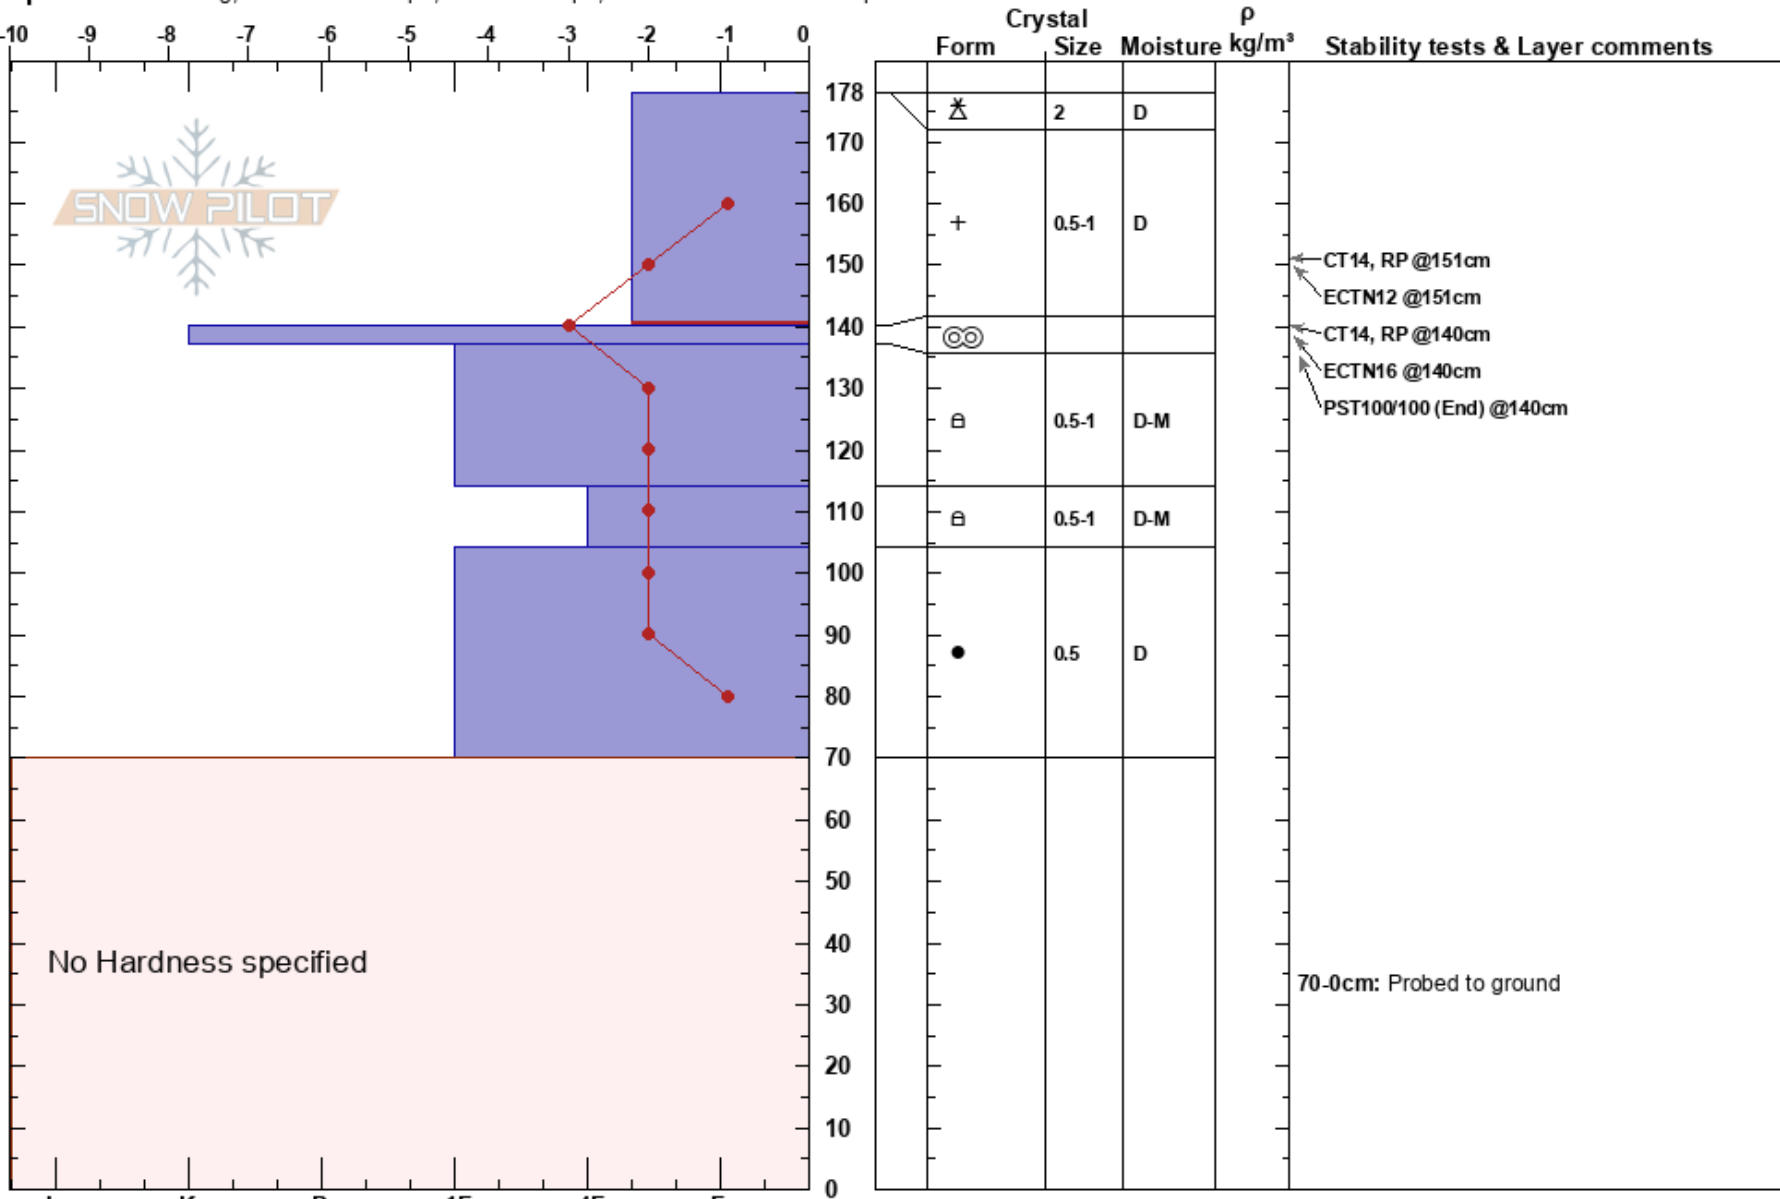

Relay Peak
 Carson Range
 NV
 Elevation: 9690 ft
 Aspect: 8°

Steve Reynaud
 01/06/2018 - 10:35am
 Co-ord: 39.31344N, -119.93764W
 Slope Angle: 27°
 Wind Loading: yes

Stability: Good HS:178
 Air Temperature: -3.5°C
 Sky Cover: BKN
 Precipitation: S-1
 Wind: SW Moderate

Layer Notes:
 177.8-140cm: Problematic layer
 70-0cm: Probed to ground

Specifics: Cracking; Ski tracks on slope; We skied slope; Snowmobile tracks on slope

No Hardness specified

Notes: Pit dug just off ridge in moderately wind loaded terrain. This area had been previously wind scoured by NE winds and did not have well developed facets.