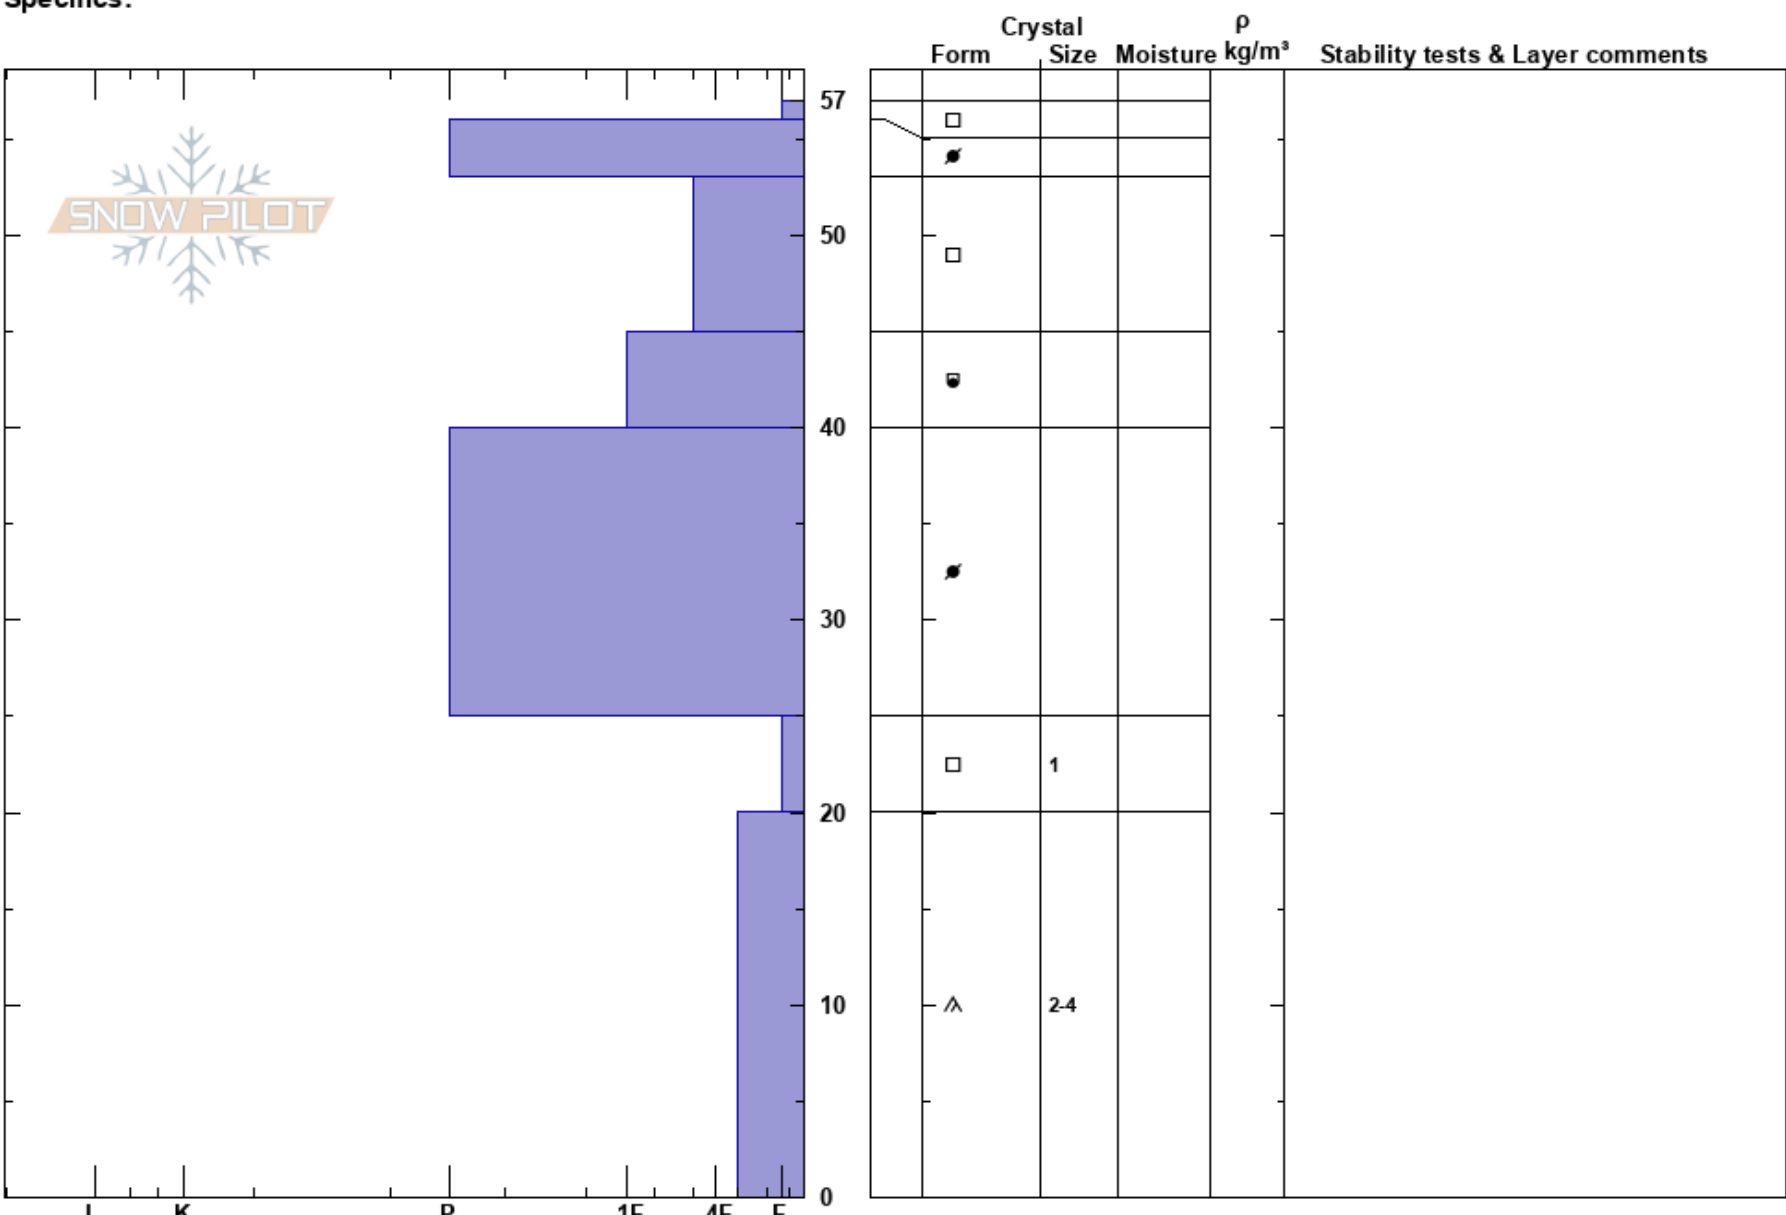

Above Francies
 Tenmile Range
 CO
Elevation: 11800 ft
Aspect: 45°
Specifics:

Jason Konigsberg
 01/06/2018 - 1:00pm
Co-ord: 39.43546N, -106.08465W
Slope Angle:
Wind Loading:

Stability: **HS:57** **Layer Notes:**
Air Temperature:
Sky Cover:
Precipitation:
Wind: