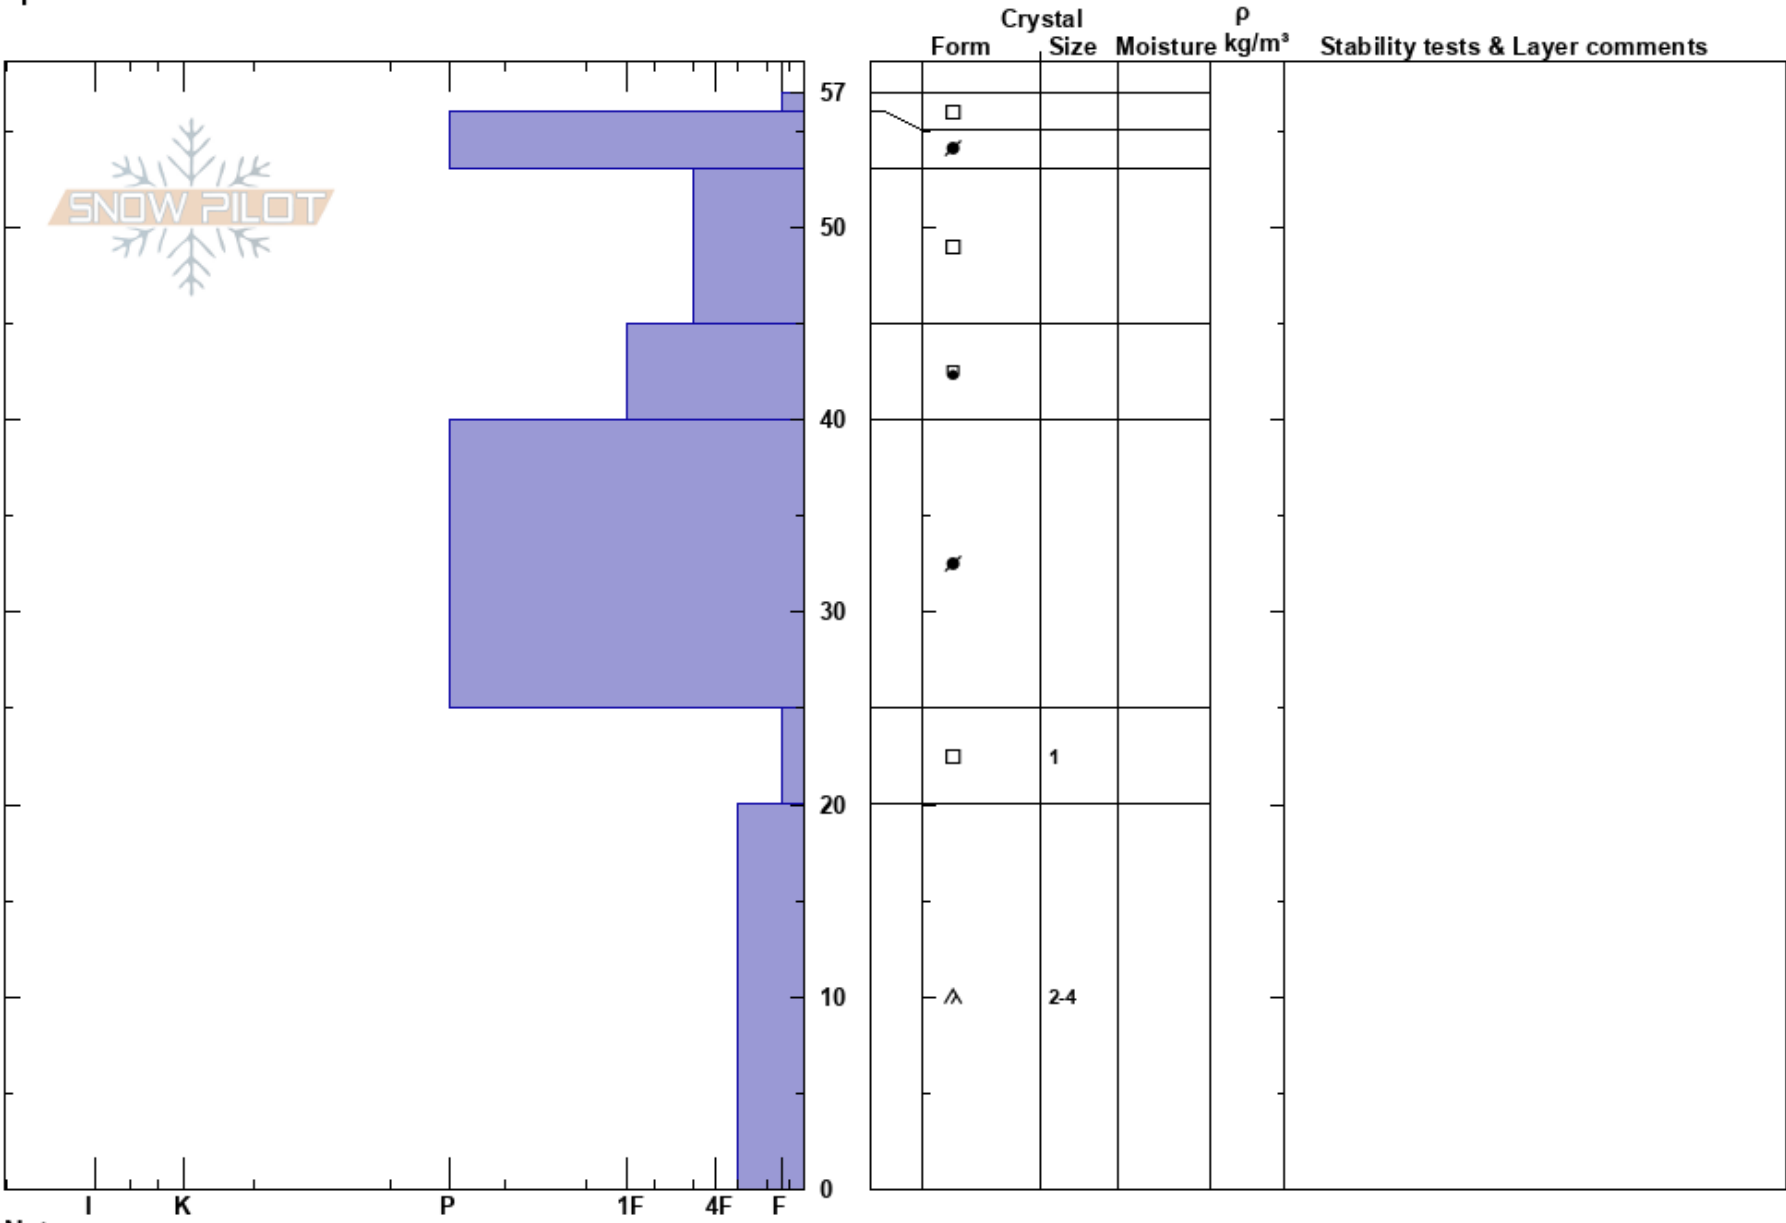

Above Francies  
 Tenmile Range  
 CO  
**Elevation:** 11800 ft  
**Aspect:** 45°  
**Specifics:**

Jason Konigsberg  
 01/06/2018 - 1:00pm  
**Co-ord:** 39.43546N, -106.08465W  
**Slope Angle:**  
**Wind Loading:**

**Stability:** **HS:57** **Layer Notes:**  
**Air Temperature:**  
**Sky Cover:**  
**Precipitation:**  
**Wind:**

Notes: