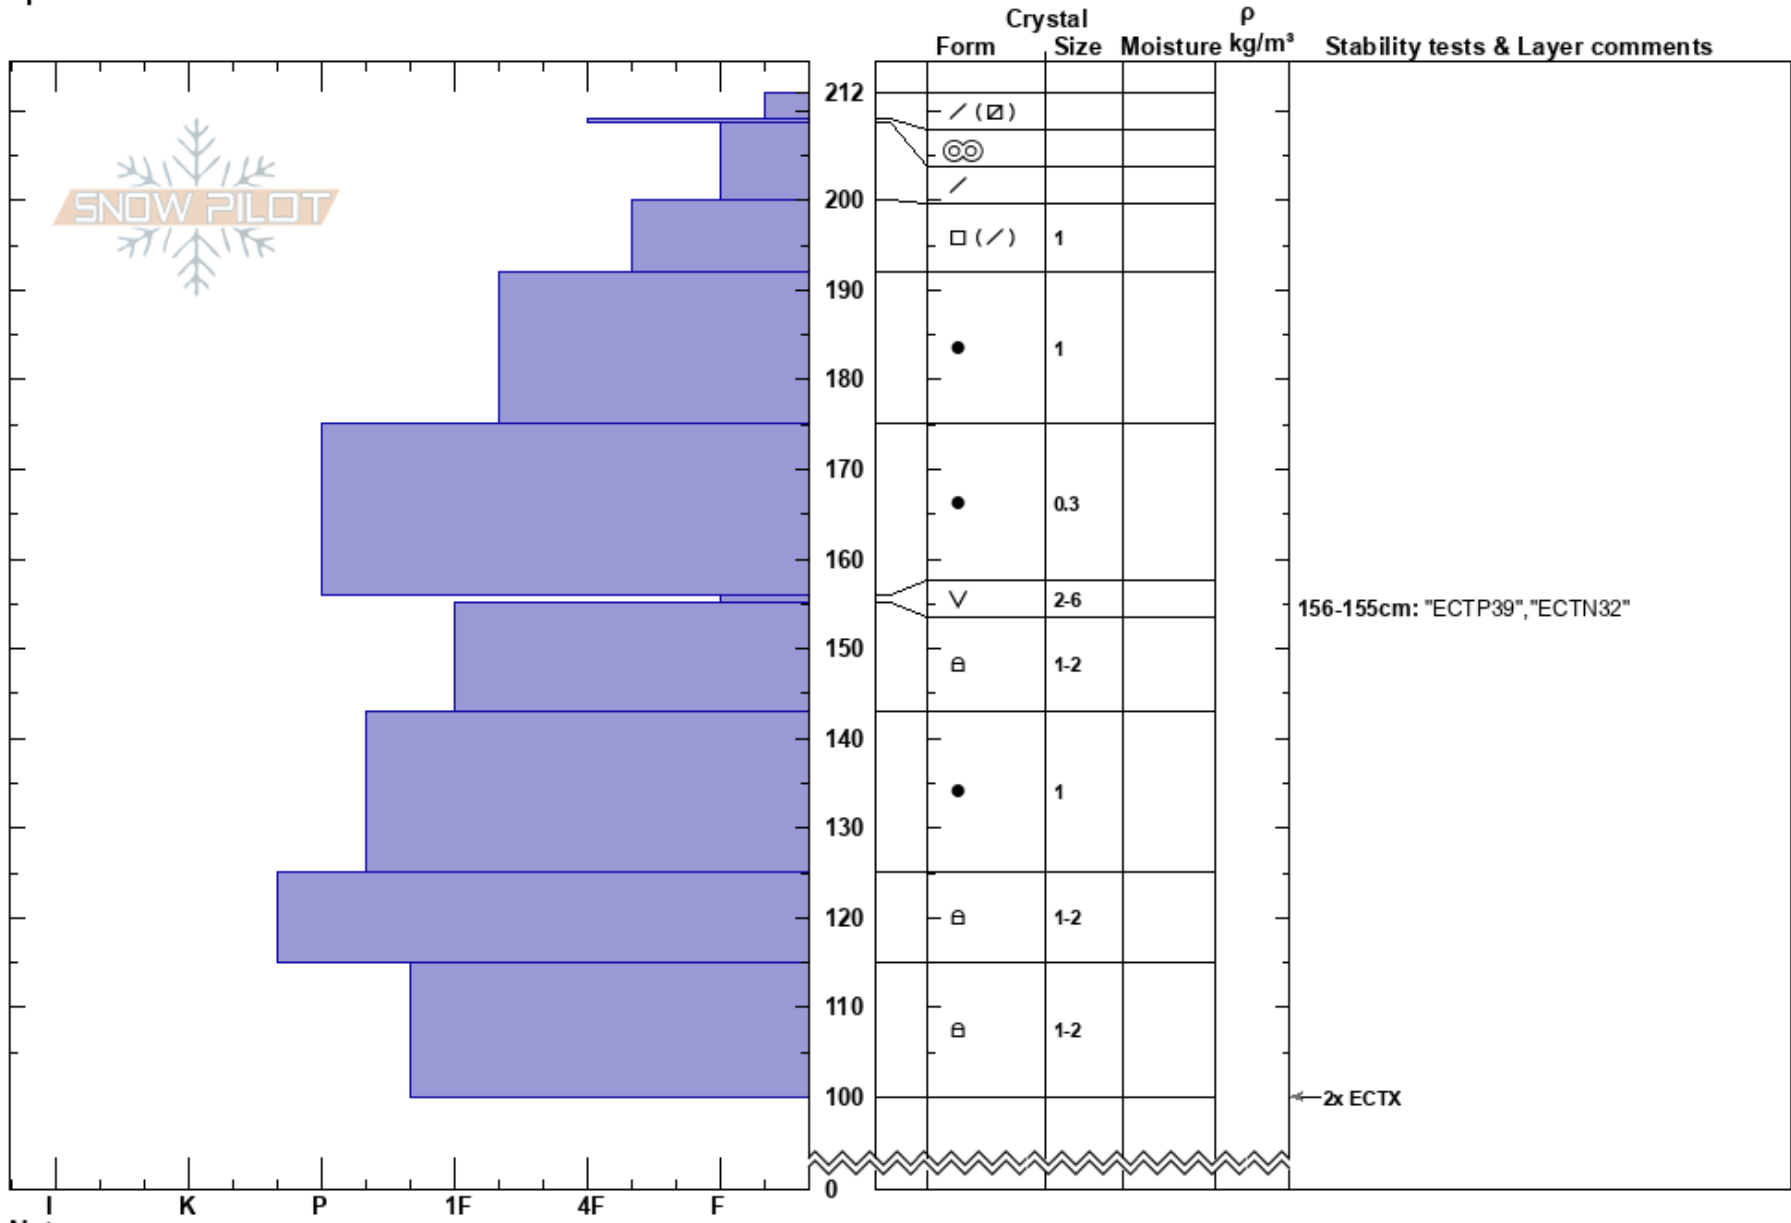

Bear Creek  
 Madison Range-N  
 MT  
 Elevation: 9520 ft  
 Aspect: 345°  
 Specifics:

Alex Marienthal  
 02/16/2023 - 12:30am  
 Co-ord: 45.18517N, -111.46799W  
 Slope Angle: 33°  
 Wind Loading: no

Stability: Good  
 Air Temperature:  
 Sky Cover: CLR  
 Precipitation: NO  
 Wind: Calm

HS:212  
 Layer Notes:  
 156-155cm: "ECTP39","ECTN32"  
 156-155cm: Problematic layer

Notes: