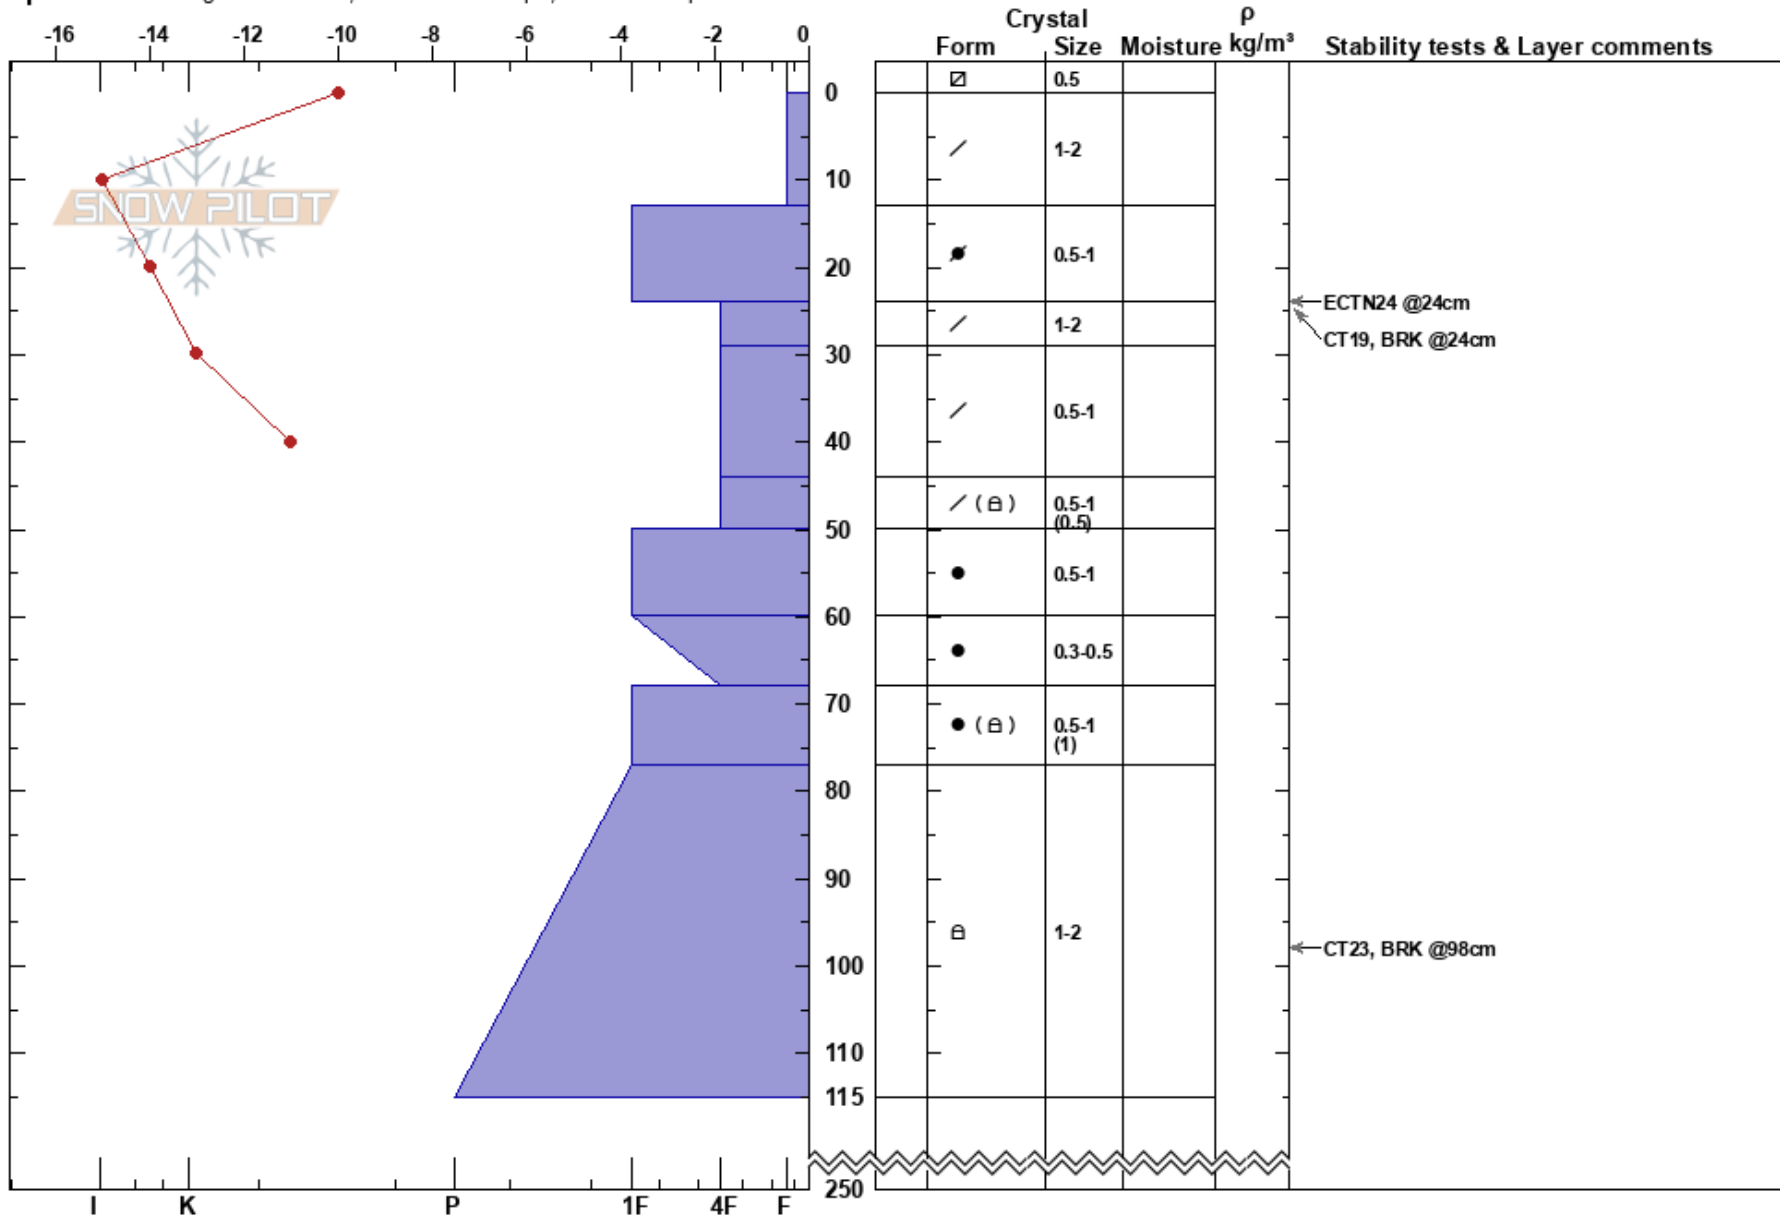

GTR - Bane
 Teton Range
 WY
 Elevation: 9426 ft
 Aspect: 45°

Luke LeMaire
 02/17/2023 - 10:45am
 Co-ord: 12T 505755W 4847068N
 Slope Angle: 36°
 Wind Loading: no

Stability: Good
 Air Temperature: -5°C
 Sky Cover: FEW
 Precipitation: NO
 Wind: Calm

HS:250
 24-29cm: Problematic layer

Specifics: Pit dug in a Ski Area; Ski tracks on slope; We skied slope

Notes: