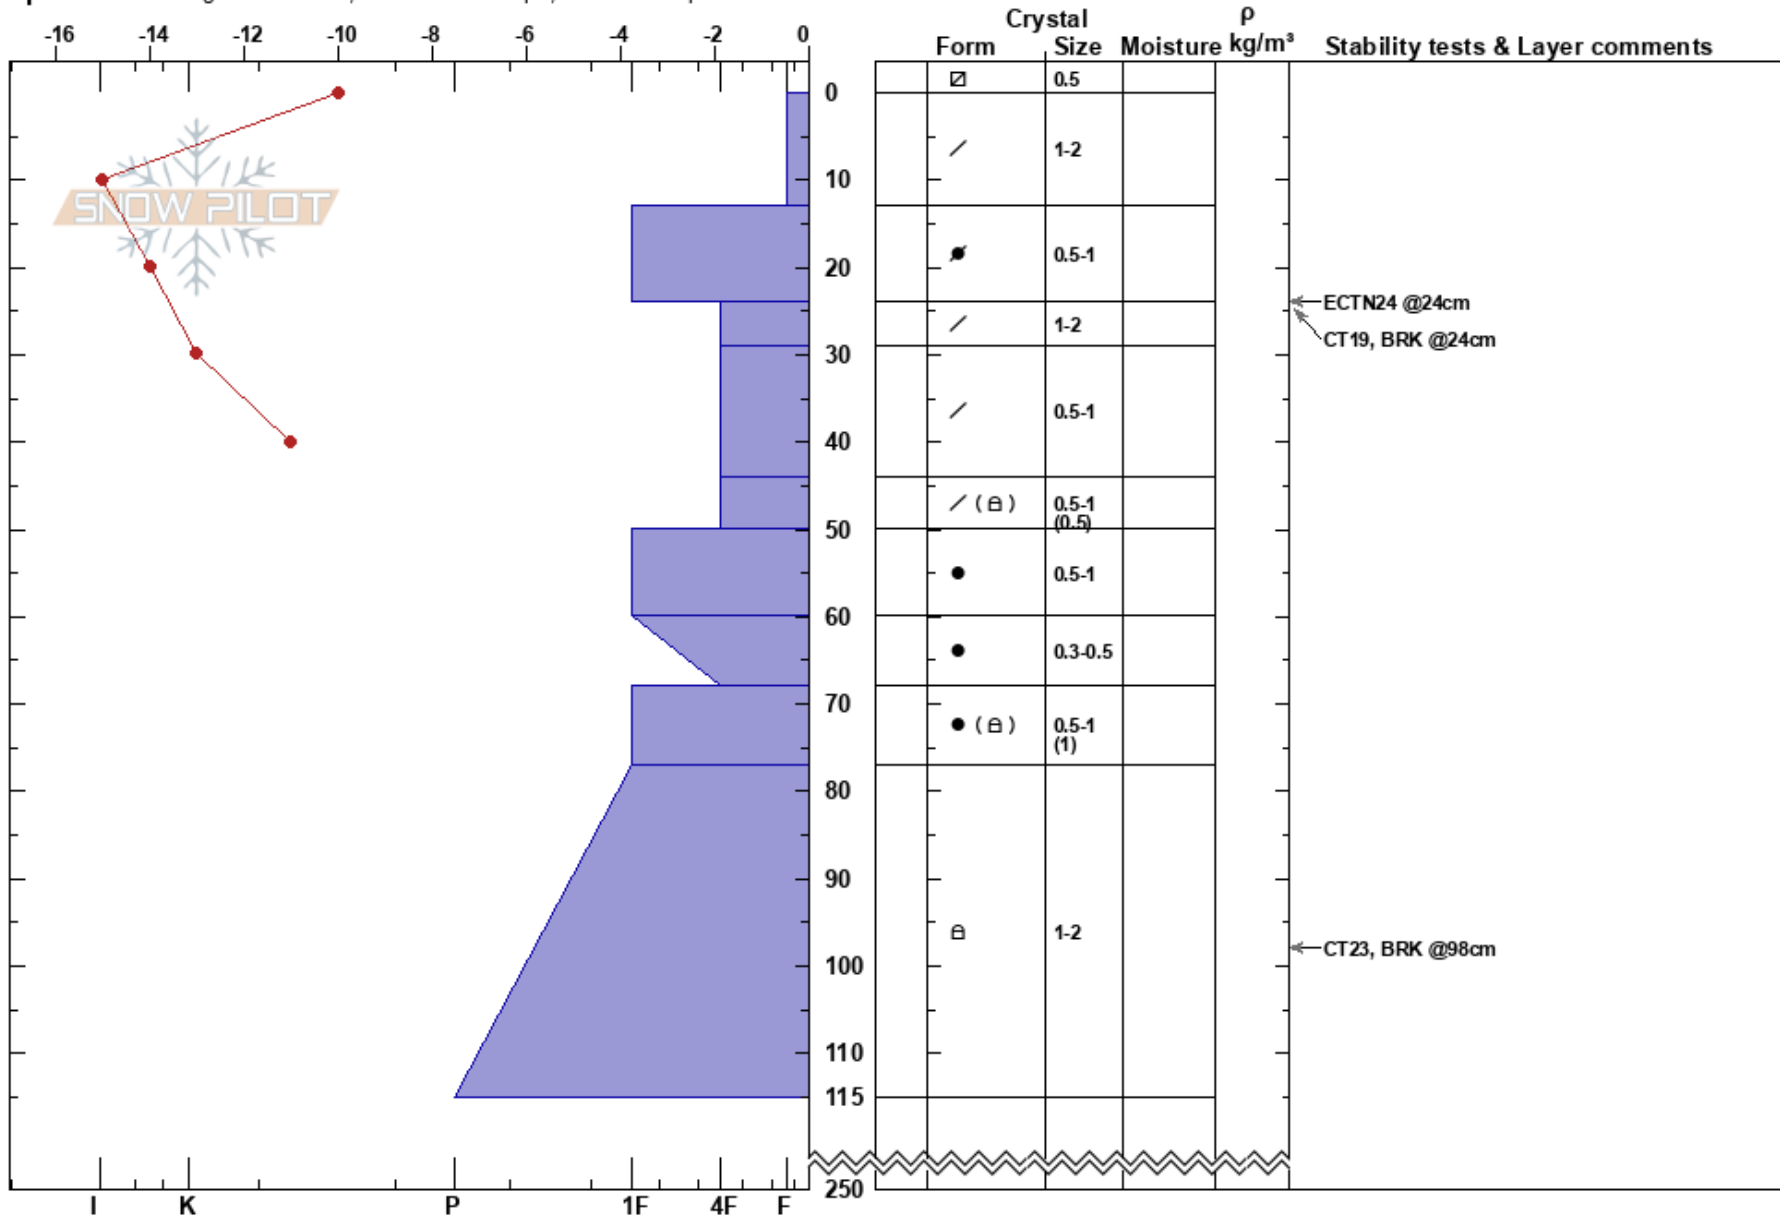

GTR - Bane  
 Teton Range  
 WY  
 Elevation: 9426 ft  
 Aspect: 45°

Luke LeMaire  
 02/17/2023 - 10:45am  
 Co-ord: 12T 505755W 4847068N  
 Slope Angle: 36°  
 Wind Loading: no

Stability: Good  
 Air Temperature: -5°C  
 Sky Cover: FEW  
 Precipitation: NO  
 Wind: Calm

HS:250  
 Layer Notes:  
 24-29cm: Problematic layer

Specifics: Pit dug in a Ski Area; Ski tracks on slope; We skied slope

Notes: