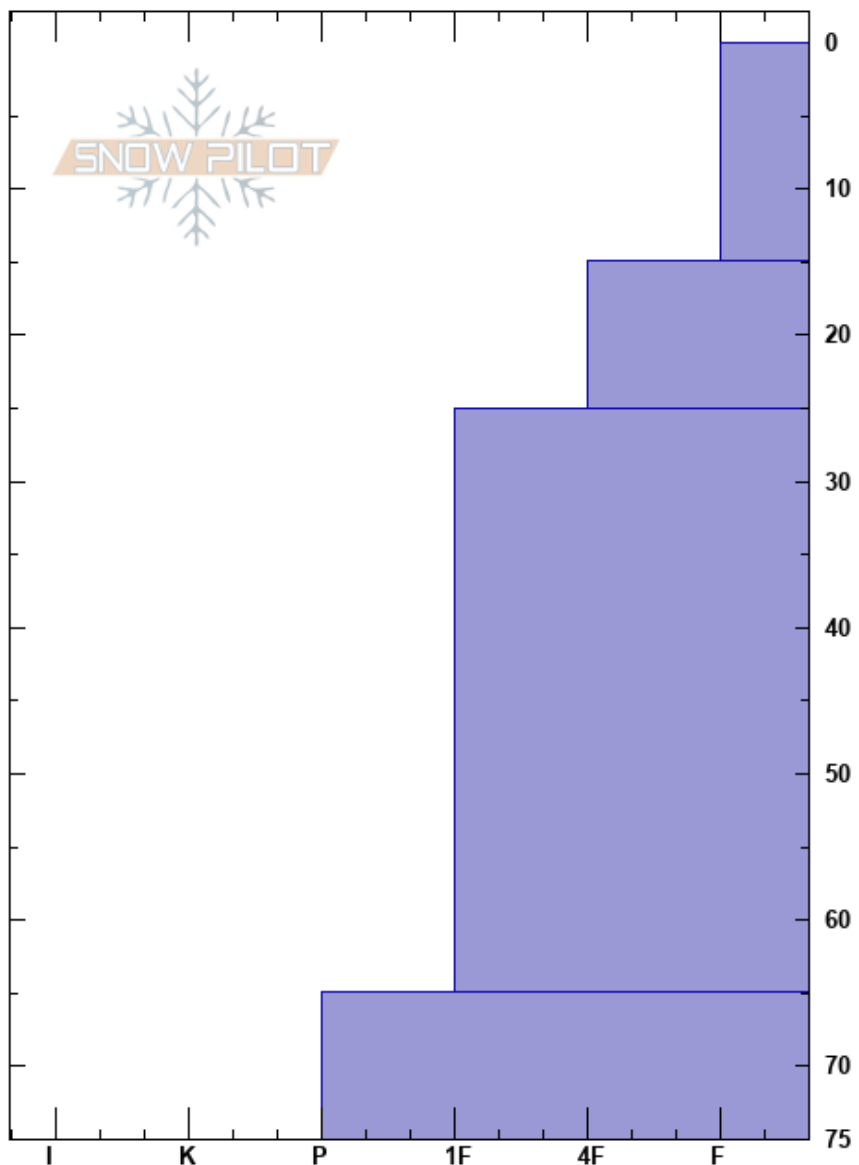

Mt. Rose Campground  
 Carson Range  
 NV  
 Elevation: 8913 ft  
 Aspect:  
 Specifics:

Evan Leonard  
 02/17/2023 - 10:30am  
 Co-ord:  
 Slope Angle:  
 Wind Loading:

Stability:  
 Air Temperature: -4°C  
 Sky Cover: CLR  
 Precipitation: NO  
 Wind:

Layer Notes:  
 15-25cm: Crust above and below this  
 15-25cm: Problematic layer

Notes: 300+ cm HS

Crystal Form	Crystal Size	Moisture	$\rho$ kg/m <sup>3</sup>	Stability tests & Layer comments
/	1-2			
□	0.5-1.5			← CT14 @15cm 15-25cm: Crust above and below this ← CT26 @25cm
⊖	1-2			
●	1-2			