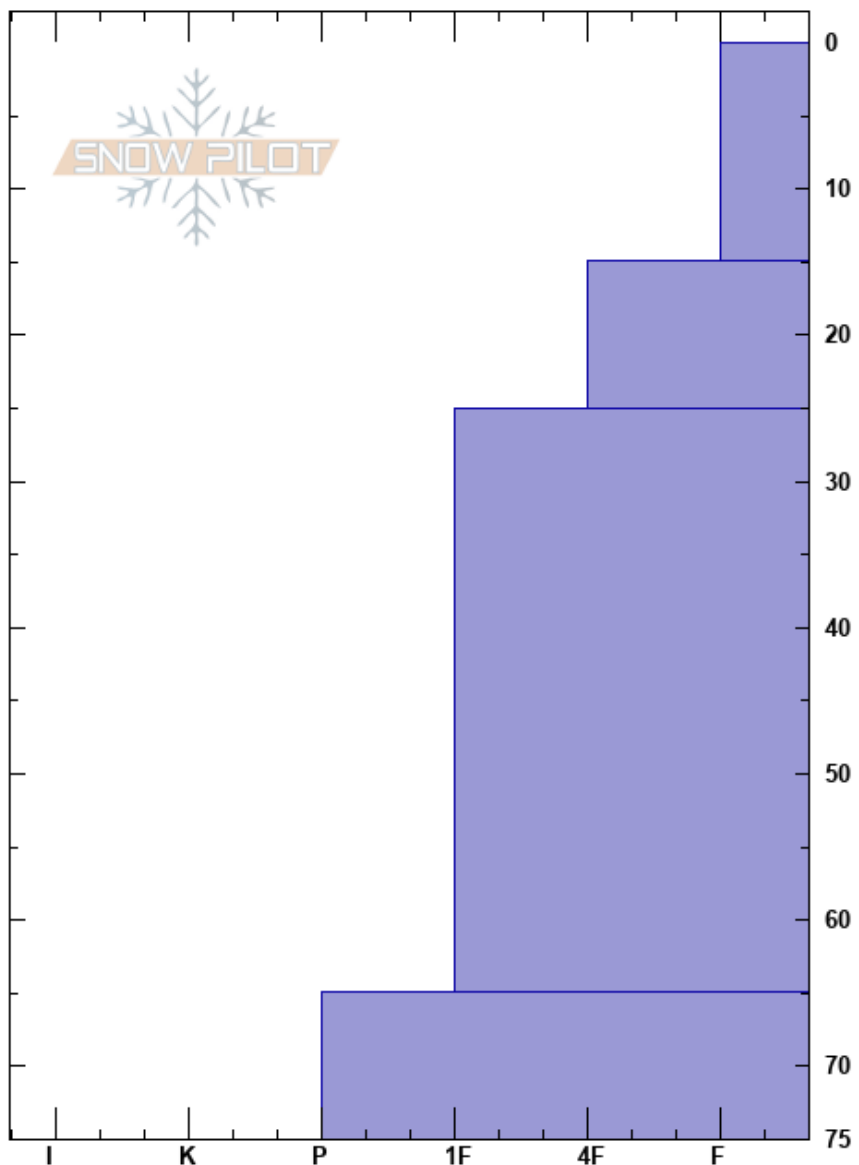

Mt. Rose Campground
 Carson Range
 NV
 Elevation: 8913 ft
 Aspect:
 Specifics:

Evan Leonard
 02/17/2023 - 10:30am
 Co-ord:
 Slope Angle:
 Wind Loading:

Stability:
 Air Temperature: -4°C
 Sky Cover: CLR
 Precipitation: NO
 Wind:

Layer Notes:
 15-25cm: Crust above and below this
 15-25cm: Problematic layer

Notes: 300+ cm HS

Crystal Form	Crystal Size	Moisture	ρ kg/m ³	Stability tests & Layer comments
/	1-2			
□	0.5-1.5			← CT14 @15cm 15-25cm: Crust above and below this ← CT26 @25cm
⊖	1-2			
●	1-2			