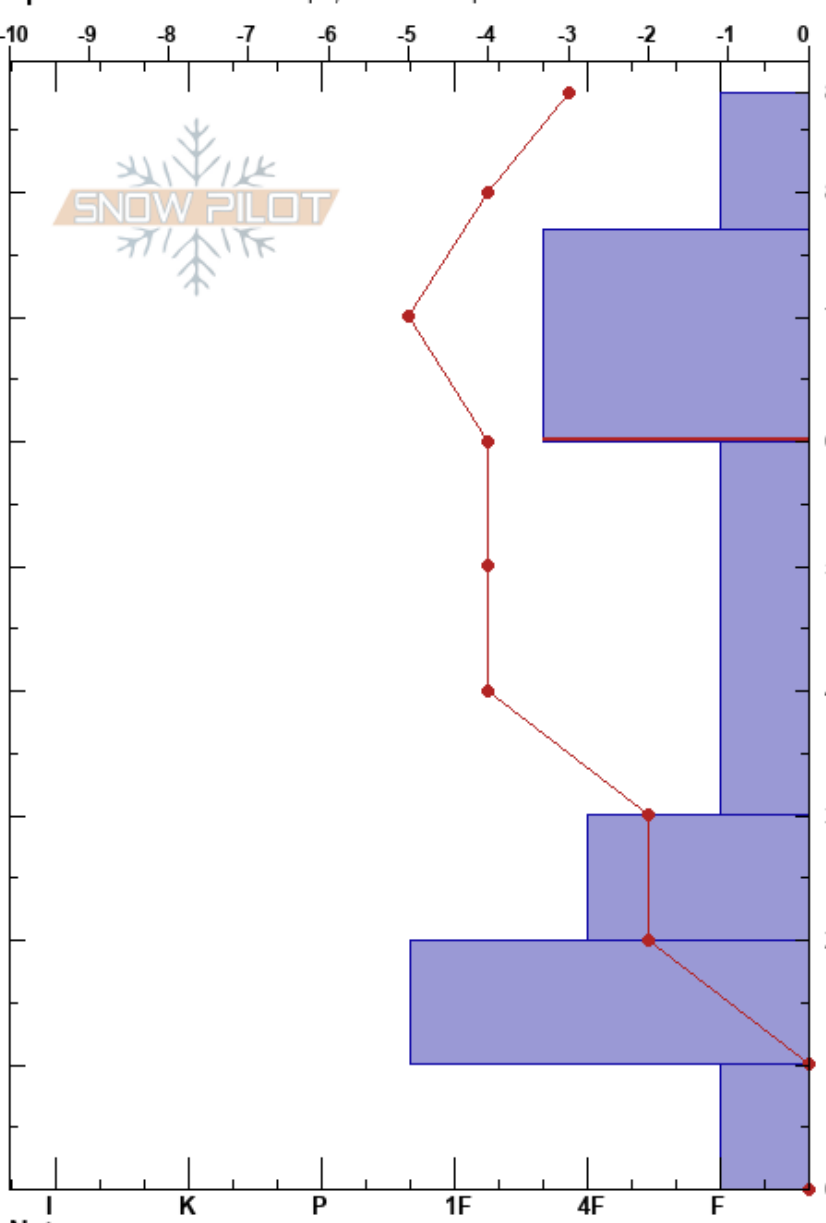

Lower Gold Hill
 Vail/Summit County
 CO
Elevation: 11661 ft
Aspect: 67°
Specifics: Ski tracks on slope; We skied slope

Graham Kane
 01/06/2018 - 12:00pm
Co-ord: 39.41245N, -106.14761W
Slope Angle: 26°
Wind Loading: no

Stability: Good **HS:**88
Air Temperature: 0.8°C **Layer Notes:**
 77-60cm: Problematic layer
Sky Cover: BKN
Precipitation: NO
Wind: NE Calm

Form	Crystal		ρ kg/m ³	Stability tests & Layer comments
	Size	Moisture		
	1.5			
	1			
	2.5			← 2x CT24, Q3 @60cm
	3			
	3			
	5			