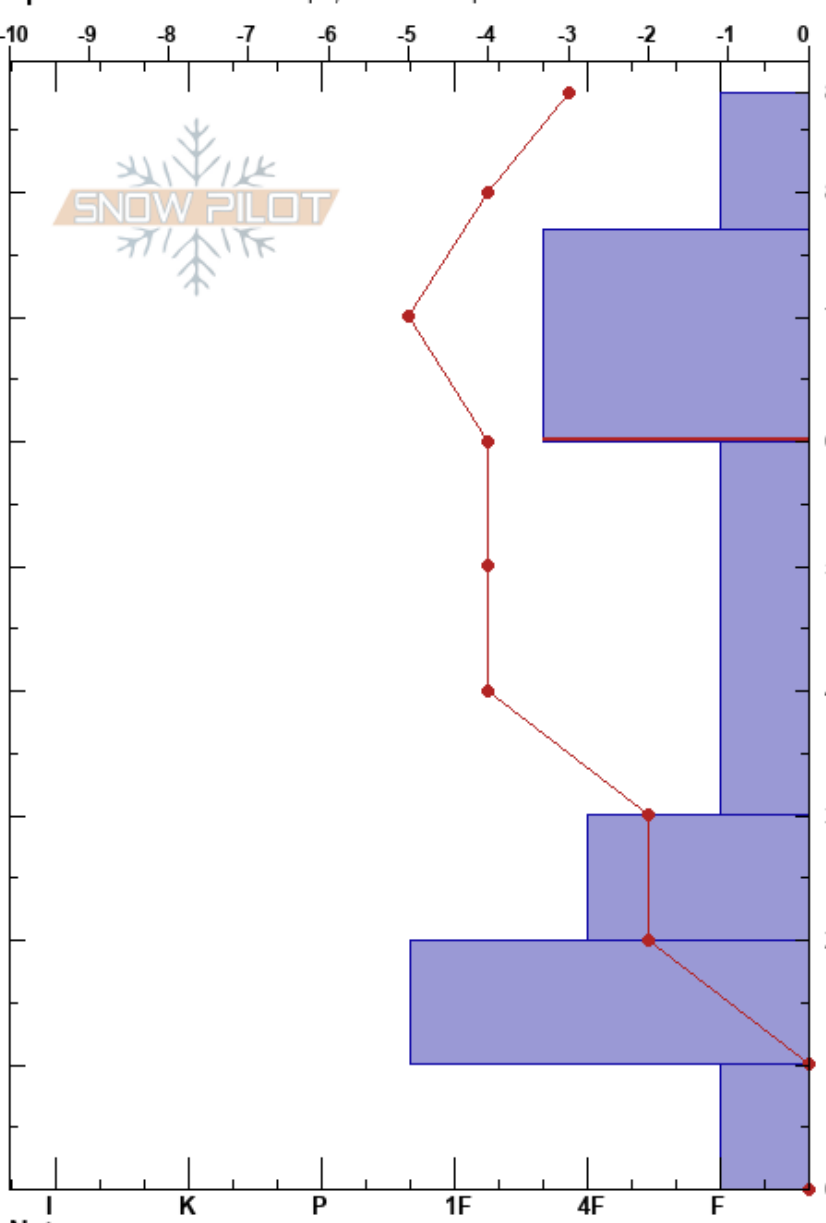

Lower Gold Hill
 Vail/Summit County
 CO
Elevation: 11661 ft
Aspect: 67°
Specifics: Ski tracks on slope; We skied slope

Graham Kane
 01/06/2018 - 12:00pm
Co-ord: 39.41245N, -106.14761W
Slope Angle: 26°
Wind Loading: no

Stability: Good **HS:**88
Air Temperature: 0.8°C **Layer Notes:**
 77-60cm: Problematic layer
Sky Cover: BKN
Precipitation: NO
Wind: NE Calm

Form	Crystal Size	Moisture	ρ kg/m ³	Stability tests & Layer comments
/	1.5			
•	1			
←				← 2x CT24, Q3 @60cm
⊖	2.5			
□	3			
^	3			
△	5			