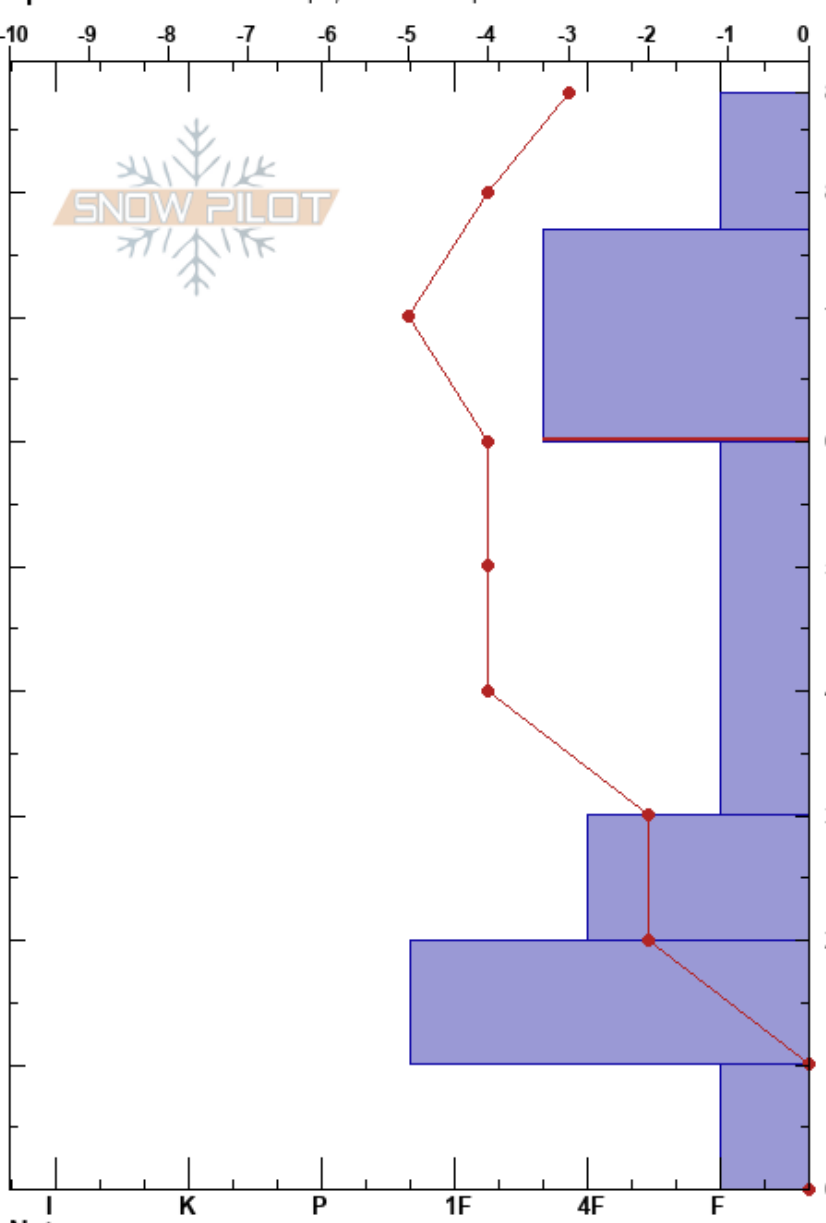

Lower Gold Hill
 Vail/Summit County
 CO
Elevation: 11661 ft
Aspect: 67°
Specifics: Ski tracks on slope; We skied slope

Graham Kane
 01/06/2018 - 12:00pm
Co-ord: 39.41245N, -106.14761W
Slope Angle: 26°
Wind Loading: no

Stability: Good **HS:**88
Air Temperature: 0.8°C **77-60cm:**Problematic layer
Sky Cover: BKN
Precipitation: NO
Wind: NE Calm

| Form | Crystal | | ρ kg/m ³ | Stability tests & Layer comments |
|------|---------|----------|-----------------------------|----------------------------------|
| | Size | Moisture | | |
| | 1.5 | | | |
| | 1 | | | |
| | 2.5 | | | ← 2x CT24, Q3 @60cm |
| | 3 | | | |
| | 3 | | | |
| | 5 | | | |