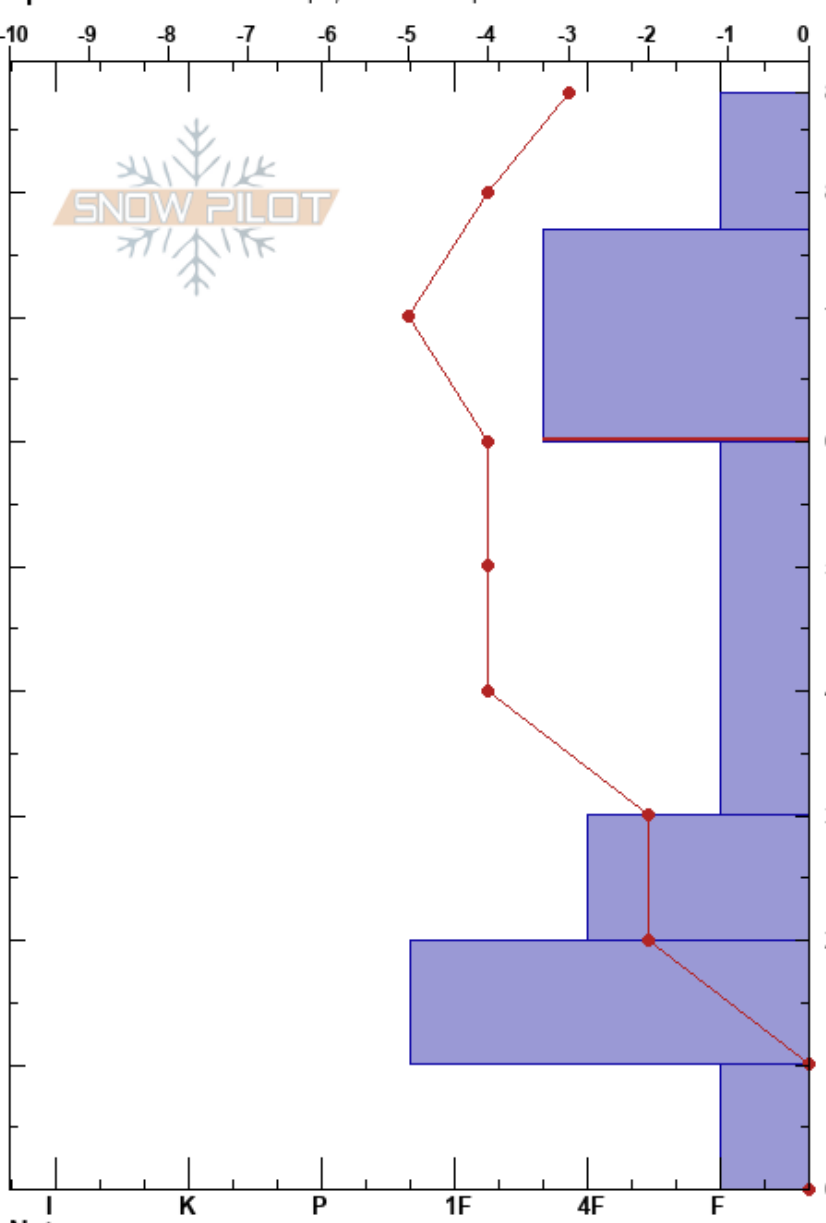

Lower Gold Hill  
 Vail/Summit County  
 CO  
**Elevation:** 11661 ft  
**Aspect:** 67°  
**Specifics:** Ski tracks on slope; We skied slope

Graham Kane  
 01/06/2018 - 12:00pm  
**Co-ord:** 39.41245N, -106.14761W  
**Slope Angle:** 26°  
**Wind Loading:** no

**Stability:** Good **HS:**88  
**Air Temperature:** 0.8°C **77-60cm:**Problematic layer  
**Sky Cover:** BKN  
**Precipitation:** NO  
**Wind:** NE Calm

Form	Crystal		Moisture	$\rho$ kg/m <sup>3</sup>	Stability tests & Layer comments
	Size				
/	1.5				
•	1				
					← 2x CT24, Q3 @60cm
B	2.5				
□	3				
^	3				
A	5				