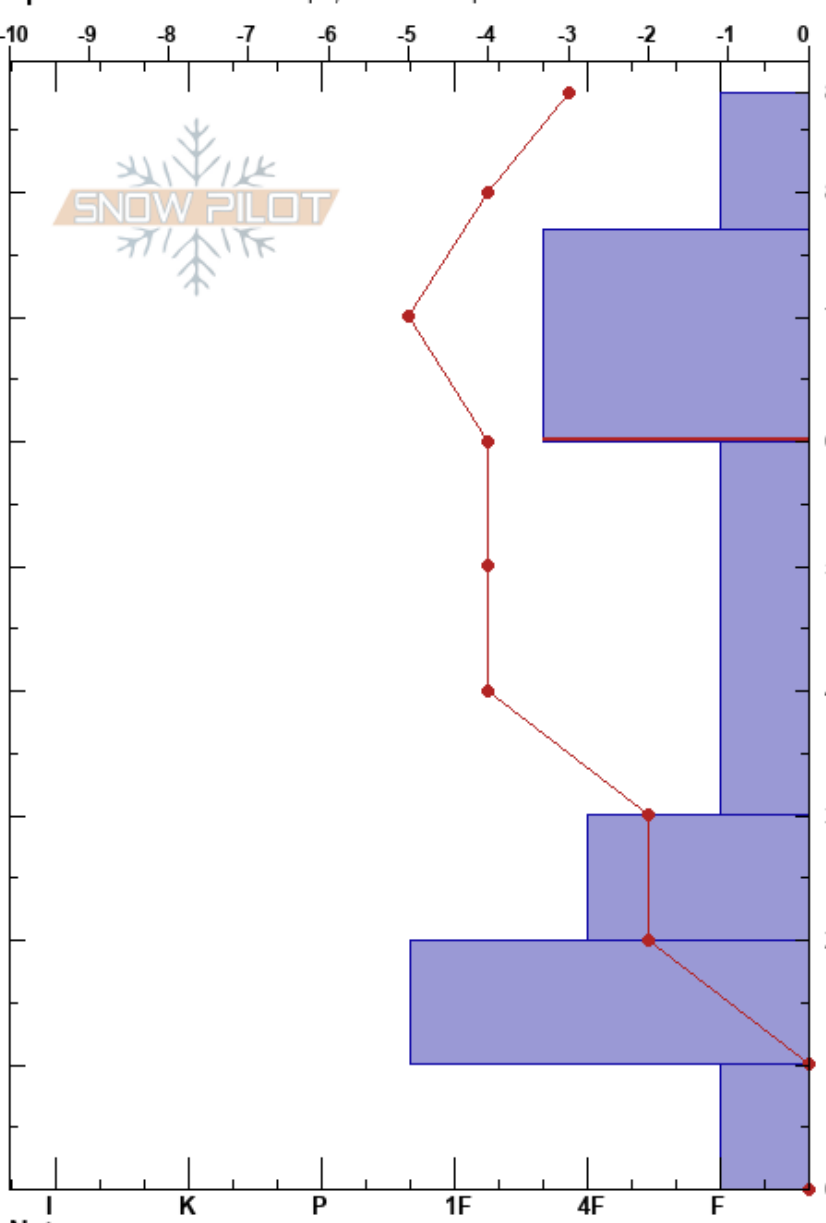

Lower Gold Hill
 Vail/Summit County
 CO
Elevation: 11661 ft
Aspect: 67°
Specifics: Ski tracks on slope; We skied slope

Graham Kane
 01/06/2018 - 12:00pm
Co-ord: 39.41245N, -106.14761W
Slope Angle: 26°
Wind Loading: no

Stability: Good **HS:**88
Air Temperature: 0.8°C **77-60cm:**Problematic layer
Sky Cover: BKN
Precipitation: NO
Wind: NE Calm

Form	Crystal		ρ kg/m ³	Stability tests & Layer comments
	Size	Moisture		
/	1.5			
•	1			
⊖	2.5			← 2x CT24, Q3 @60cm
□	3			
^	3			
△	5			