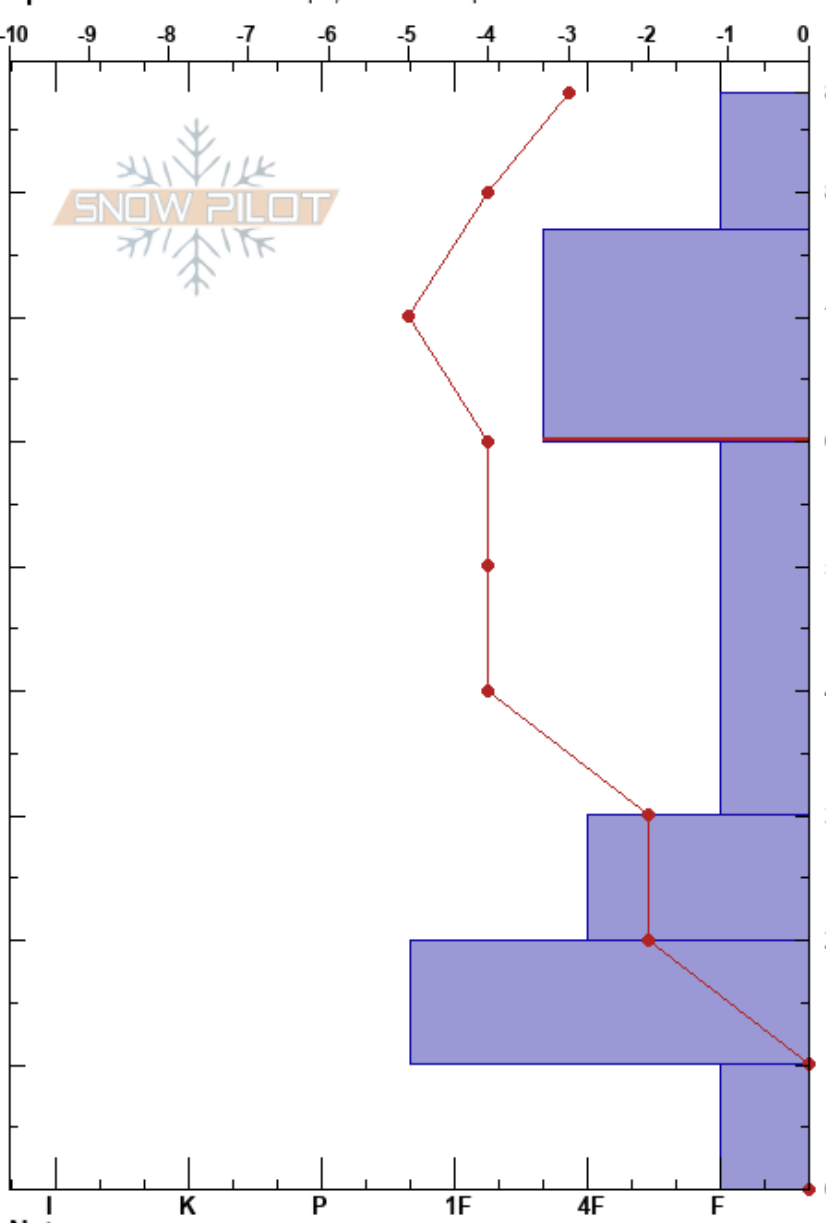

Lower Gold Hill
 Vail/Summit County
 CO
Elevation: 11661 ft
Aspect: 67°
Specifics: Ski tracks on slope; We skied slope

Graham Kane
 01/06/2018 - 12:00pm
Co-ord: 39.41245N, -106.14761W
Slope Angle: 26°
Wind Loading: no

Stability: Good **HS:**88
Air Temperature: 0.8°C **77-60cm:**Problematic layer
Sky Cover: BKN
Precipitation: NO
Wind: NE Calm

Form	Crystal		ρ kg/m ³	Stability tests & Layer comments
	Size	Moisture		
	1.5			
	1			
	2.5			← 2x CT24, Q3 @60cm
	3			
	3			
	5			