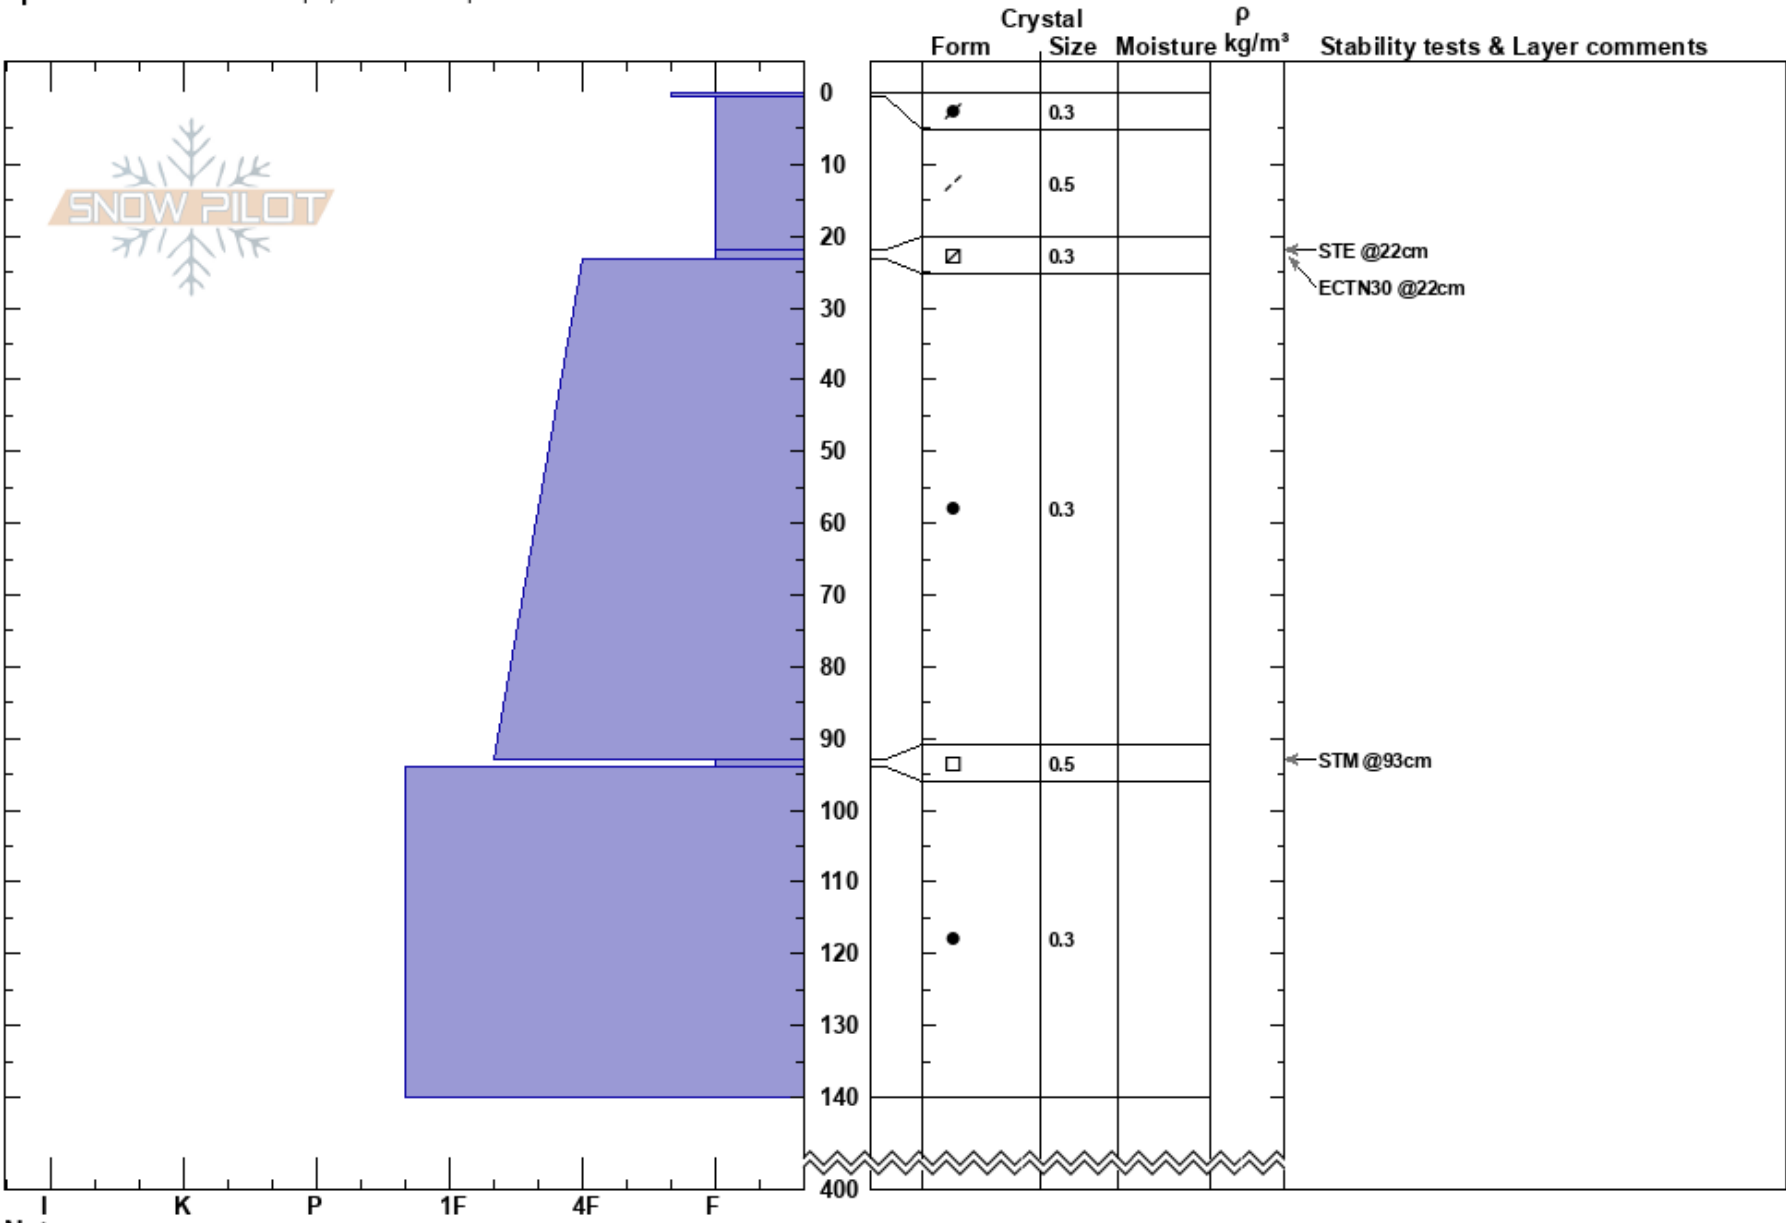

No Name Face  
 Teton Range  
 WY  
**Elevation:** 10200 ft  
**Aspect:** N  
**Specifics:** Ski tracks on slope; We skied slope

Dave Miller  
 02/17/2023 - 10:00am  
**Co-ord:** 43.57823N, -110.89291E  
**Slope Angle:** 45°  
**Wind Loading:** previous

**Stability:**  
**Air Temperature:** 25°F  
**Sky Cover:** CLR  
**Precipitation:** NO  
**Wind:** NW Moderate

**HS:**400  
**PF:**50  
**PS:** 15  
 22-23.4cm: Problematic layer

**Notes:** Breakable wind crust, good stability