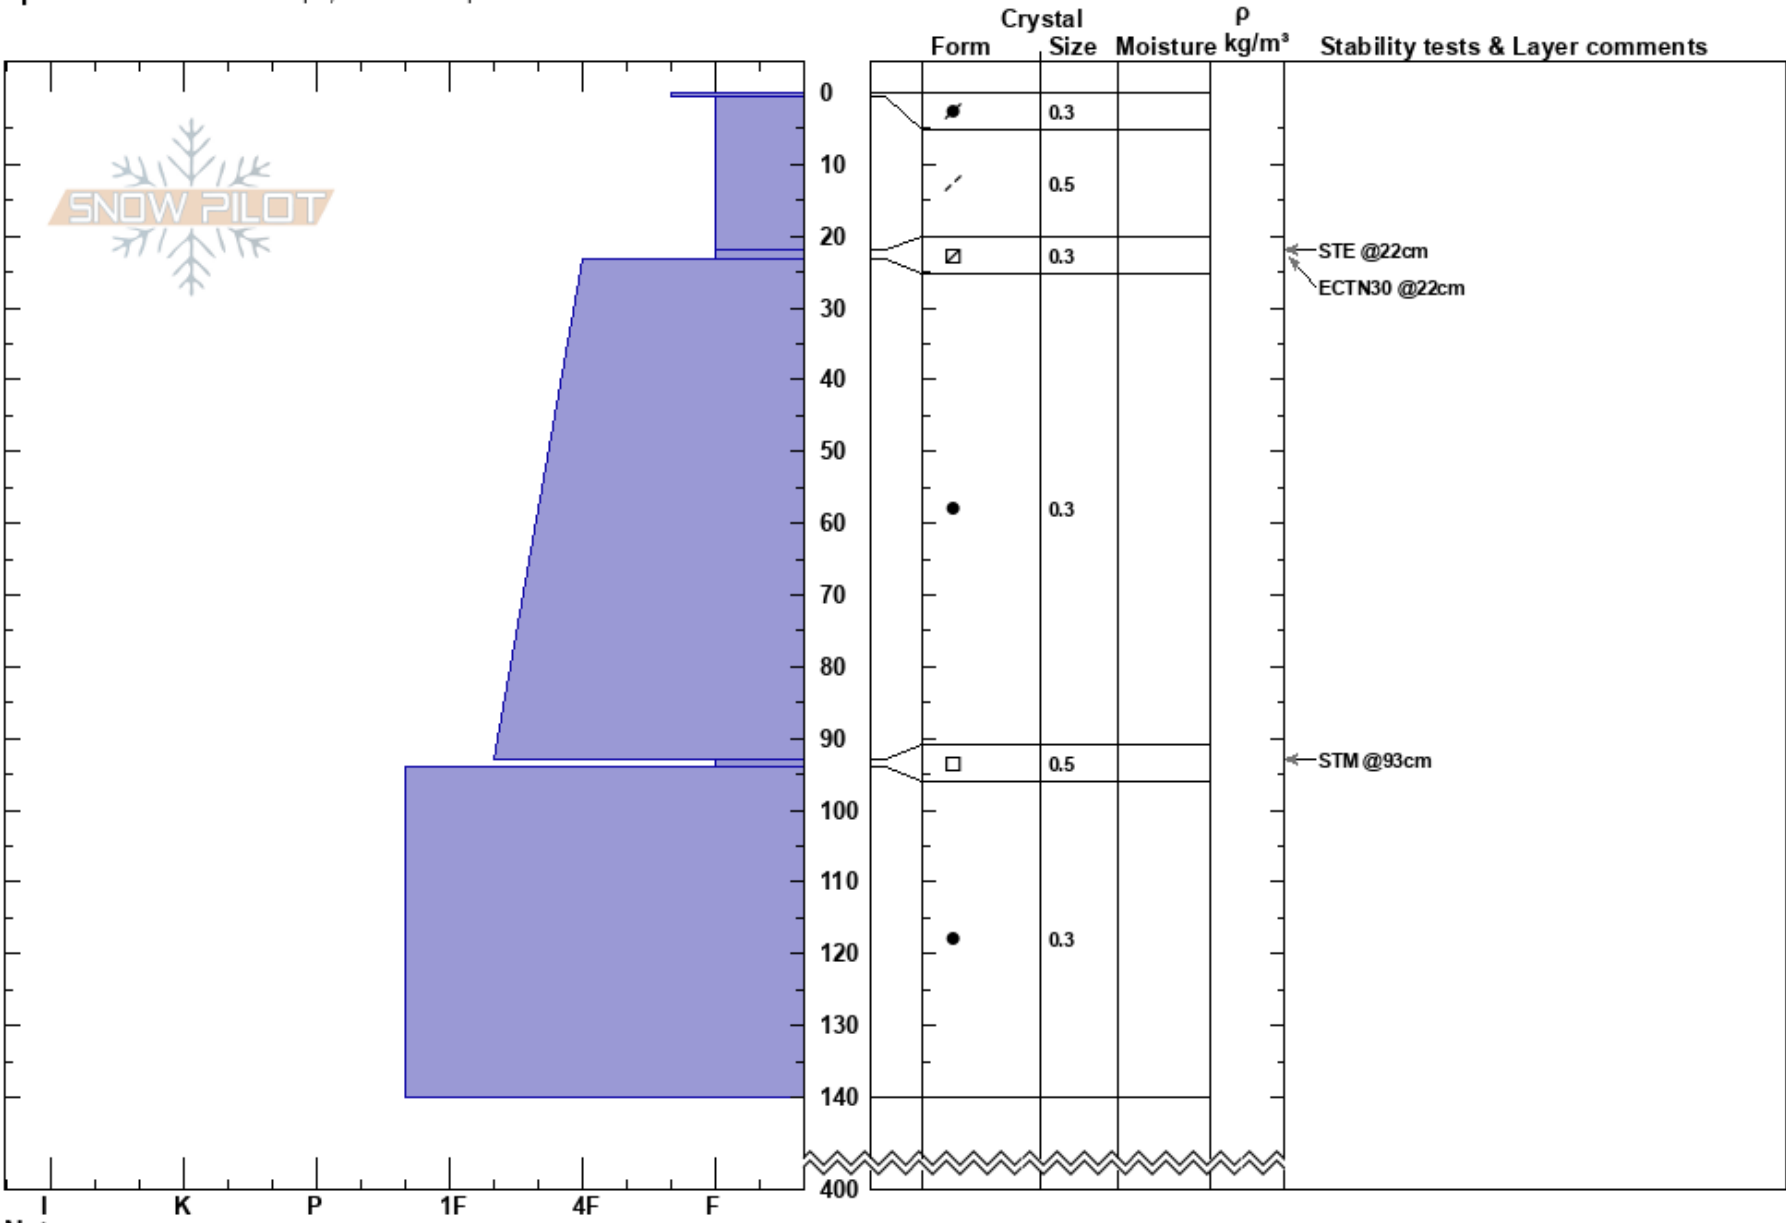

No Name Face
 Teton Range
 WY
Elevation: 10200 ft
Aspect: N
Specifics: Ski tracks on slope; We skied slope

Dave Miller
 02/17/2023 - 10:00am
Co-ord: 43.57823N, -110.89291E
Slope Angle: 45°
Wind Loading: previous

Stability:
Air Temperature: 25°F
Sky Cover: CLR
Precipitation: NO
Wind: NW Moderate

HS:400
PF:50 22-23.4cm: Problematic layer
PS: 15

Notes: Breakable wind crust, good stability