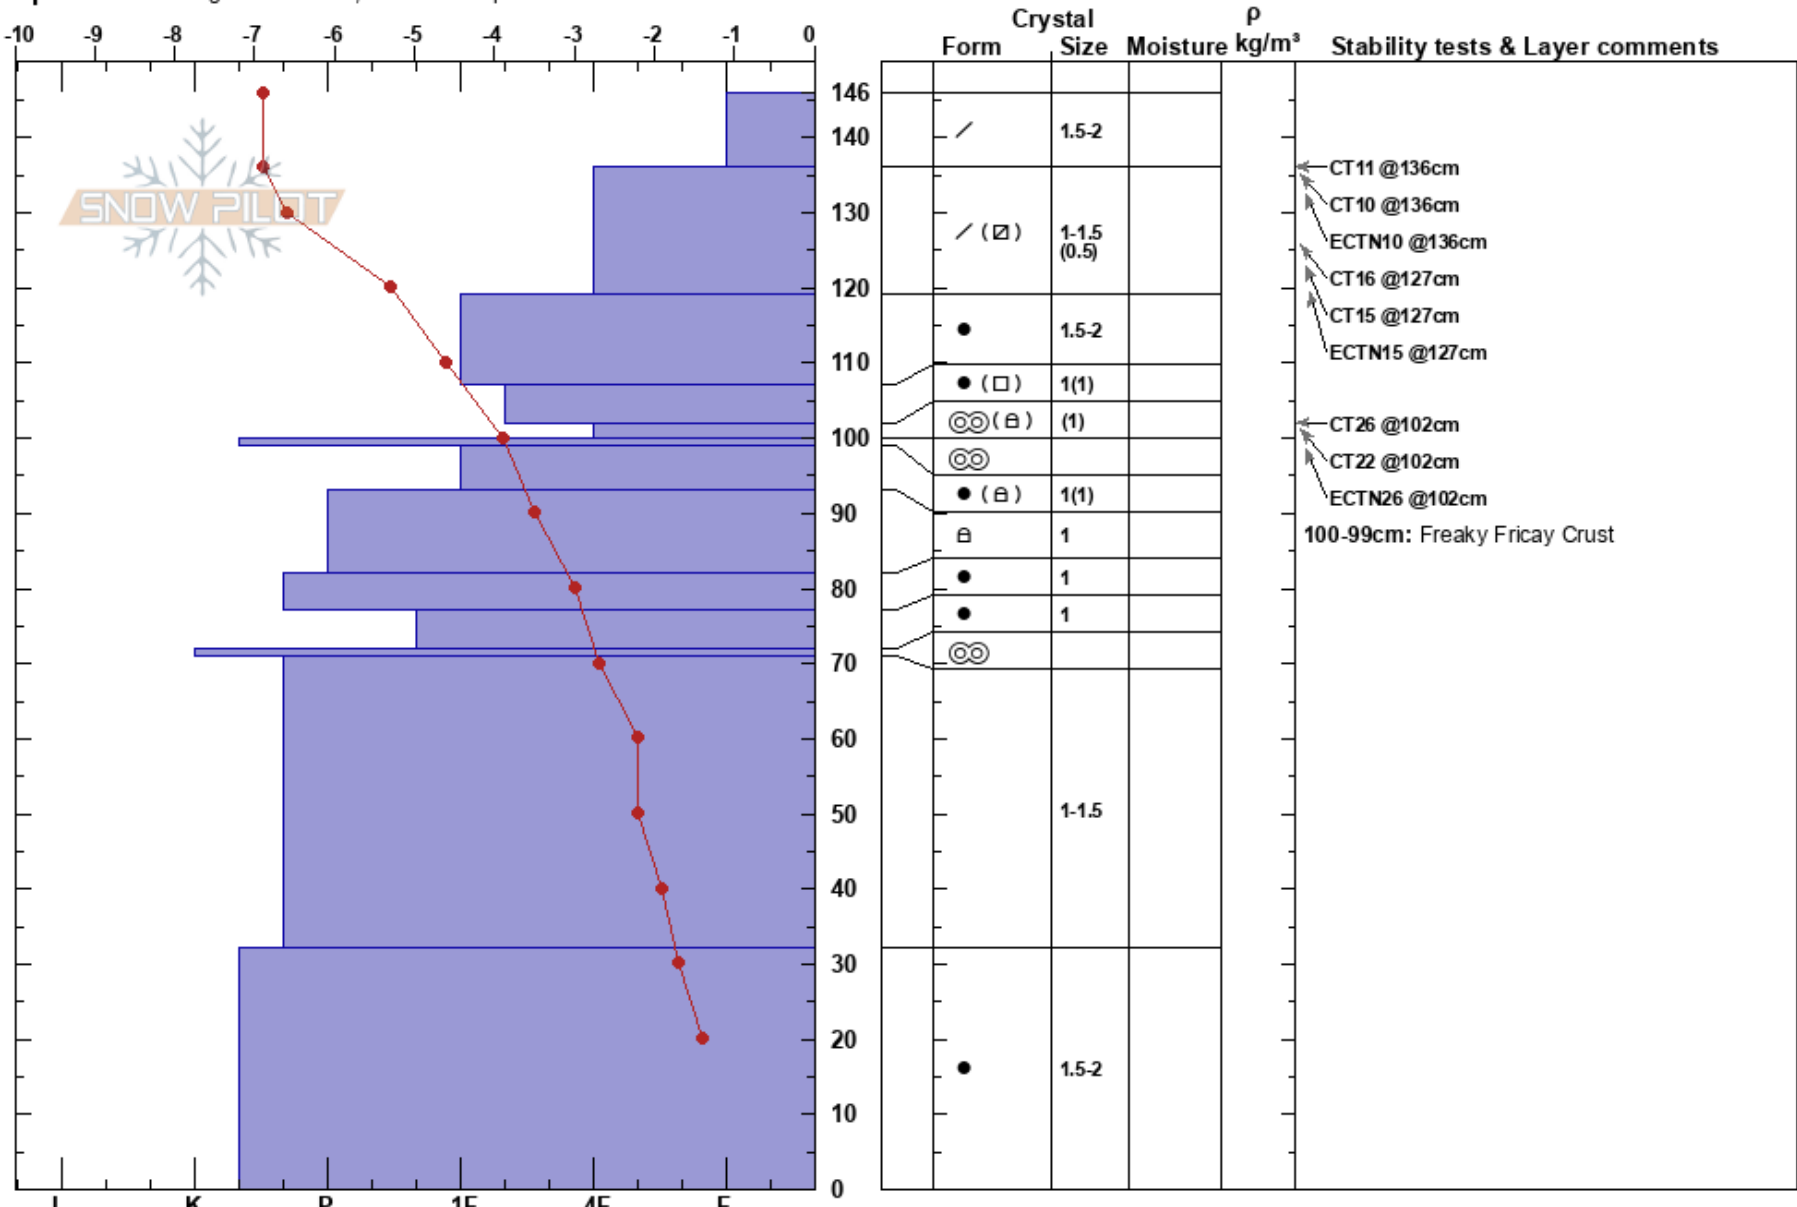

North Face Gate 3
 Silver Valley Area
 ID
 Elevation: 5916 ft
 Aspect: 324°
 Specifics: Pit dug in a Ski Area; We skied slope

Erica Aamodt
 02/17/2023 - 9:45am
 Co-ord: 47.49226N, -116.12658E
 Slope Angle: 17°
 Wind Loading: no

Stability: Good
 Air Temperature: -5.4°C
 Sky Cover: OVC
 Precipitation: S-1
 Wind: W Light Breeze

HS:146
 Layer Notes:
 102-100cm: Decomp. Freaky Friday Crust
 102-100cm: Problematic layer
 100-99cm: Freaky Fricay Crust

Notes: Freaky Friday (Jan. 13) crust appears to be breaking down-- decomposing melt/freeze layer and some looser rounding facets sitting on top of knife crust. This was the layer of greatest concern.