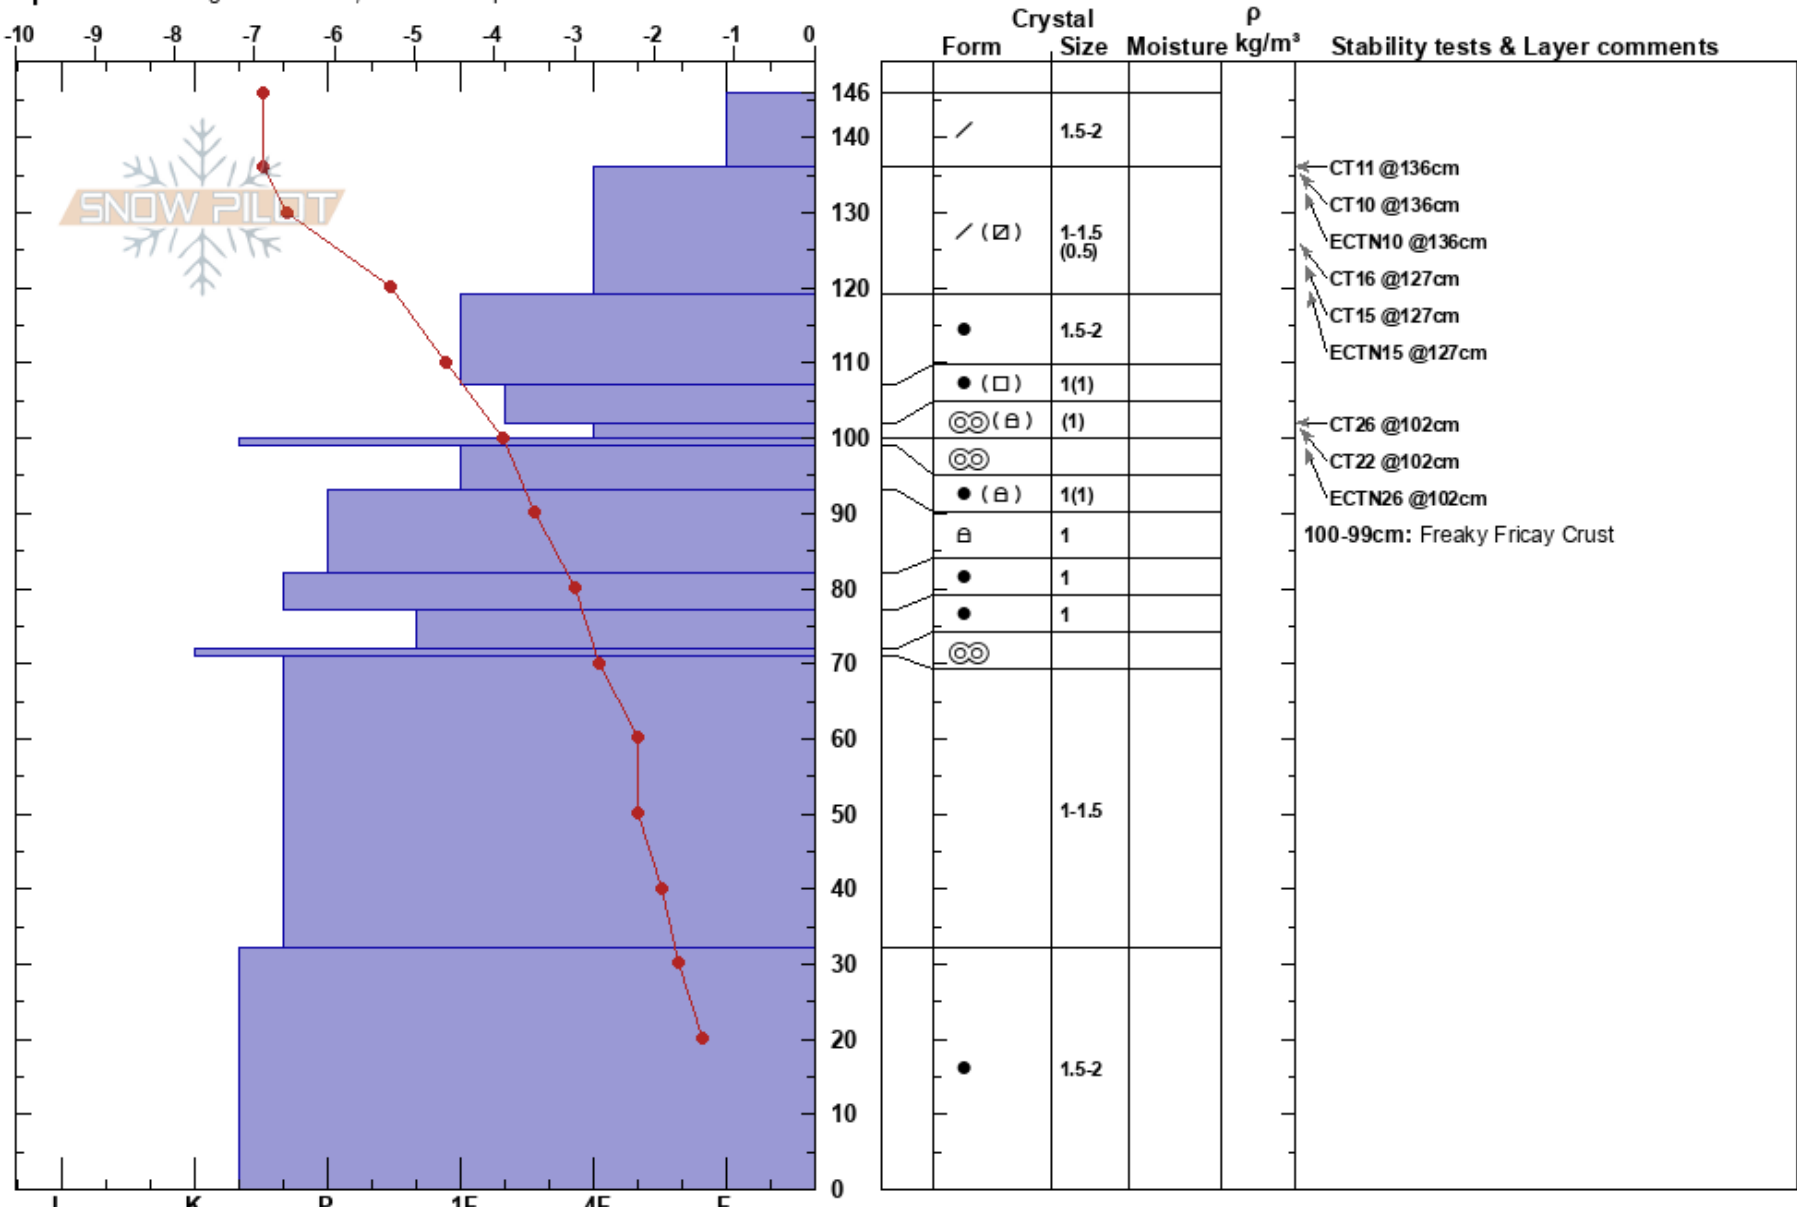

North Face Gate 3  
 Silver Valley Area  
 ID  
 Elevation: 5916 ft  
 Aspect: 324°  
 Specifics: Pit dug in a Ski Area; We skied slope

Erica Aamodt  
 02/17/2023 - 9:45am  
 Co-ord: 47.49226N, -116.12658E  
 Slope Angle: 17°  
 Wind Loading: no

Stability: Good  
 Air Temperature: -5.4°C  
 Sky Cover: OVC  
 Precipitation: S-1  
 Wind: W Light Breeze

HS:146  
 Layer Notes:  
 102-100cm: Decomp. Freaky Friday Crust  
 102-100cm: Problematic layer  
 100-99cm: Freaky Fricay Crust

**Notes:** Freaky Friday (Jan. 13) crust appears to be breaking down-- decomposing melt/freeze layer and some looser rounding facets sitting on top of knife crust. This was the layer of greatest concern.