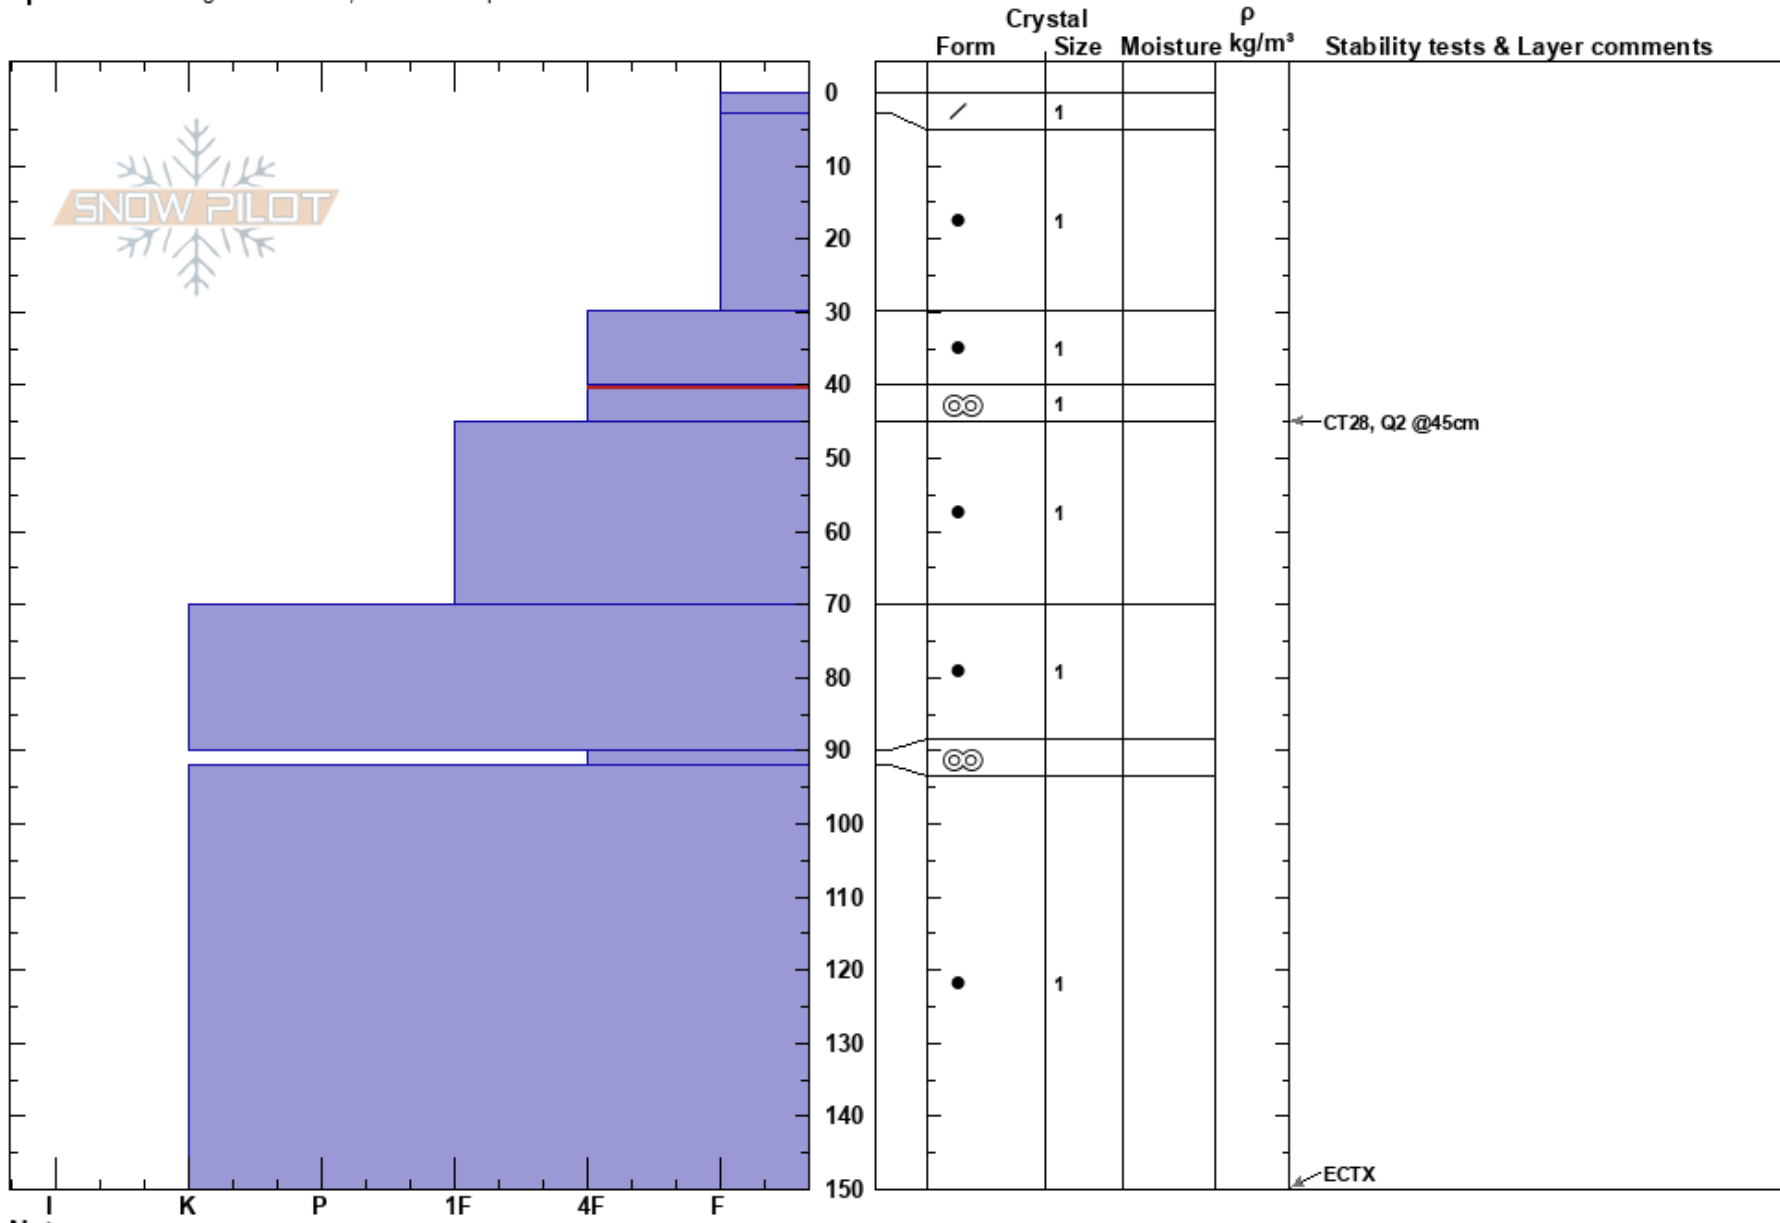

Philipot
Sierra Nevada
CA
Elevation: 7702 ft
Aspect: NE
Specifics: Pit dug in a Ski Area; We skied slope

Ian Bouchier
02/11/2023 - 1:30pm
Co-ord:
Slope Angle: 26°
Wind Loading: previous

Stability:
Air Temperature: -1°C
Sky Cover: FEW
Precipitation: NO
Wind: NE Calm

Layer Notes:
40-45cm: Problematic layer

Notes: