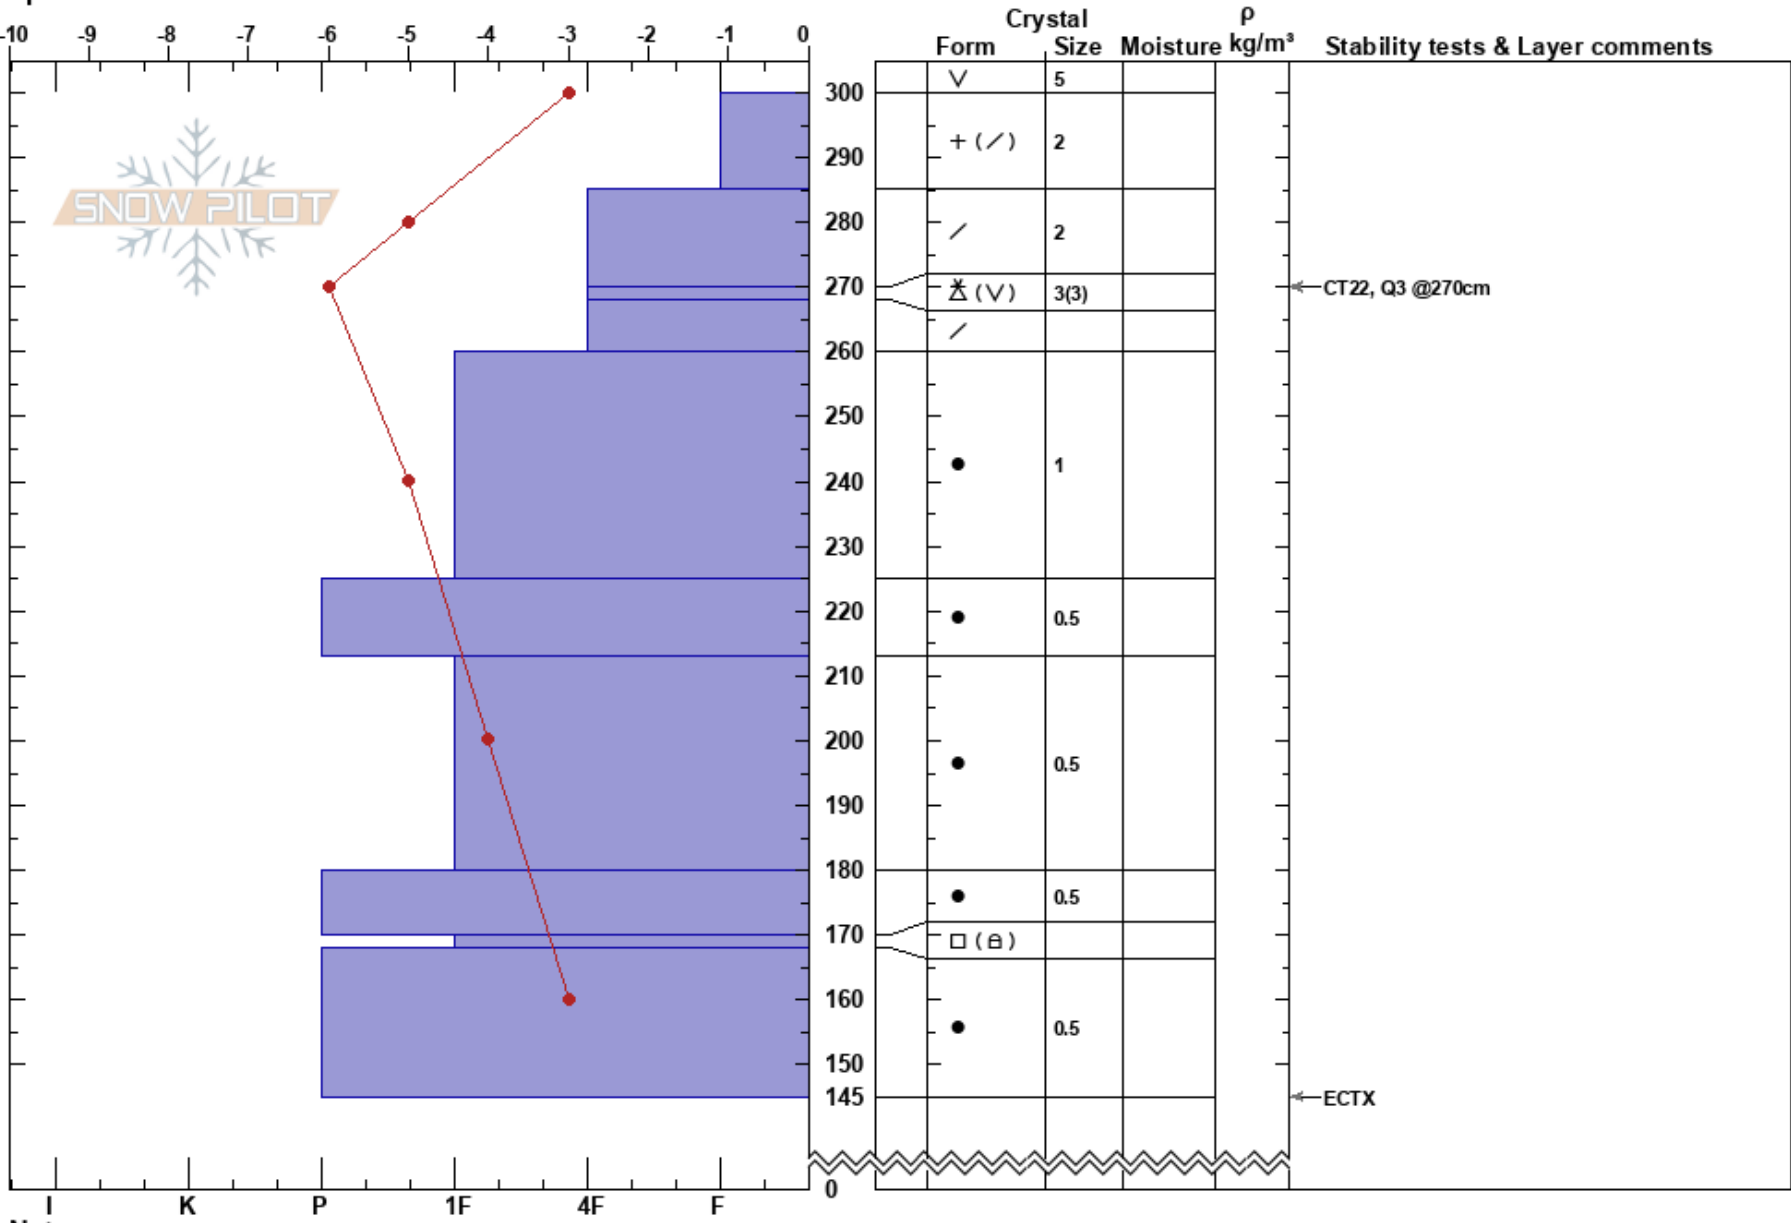

Copper Cirque
 Silver Valley Area
 ID
 Elevation: 6229 ft
 Aspect: NE
 Specifics:

Mikey Church
 02/16/2023 - 12:00pm
 Co-ord: 47.41945N, -115.71487W
 Slope Angle: 40°
 Wind Loading: yes

Stability: HS:300
 Air Temperature: -4°C PF:45 170-168cm:Problematic layer
 Sky Cover: CLR PS:24
 Precipitation: NO
 Wind: SW Light Breeze