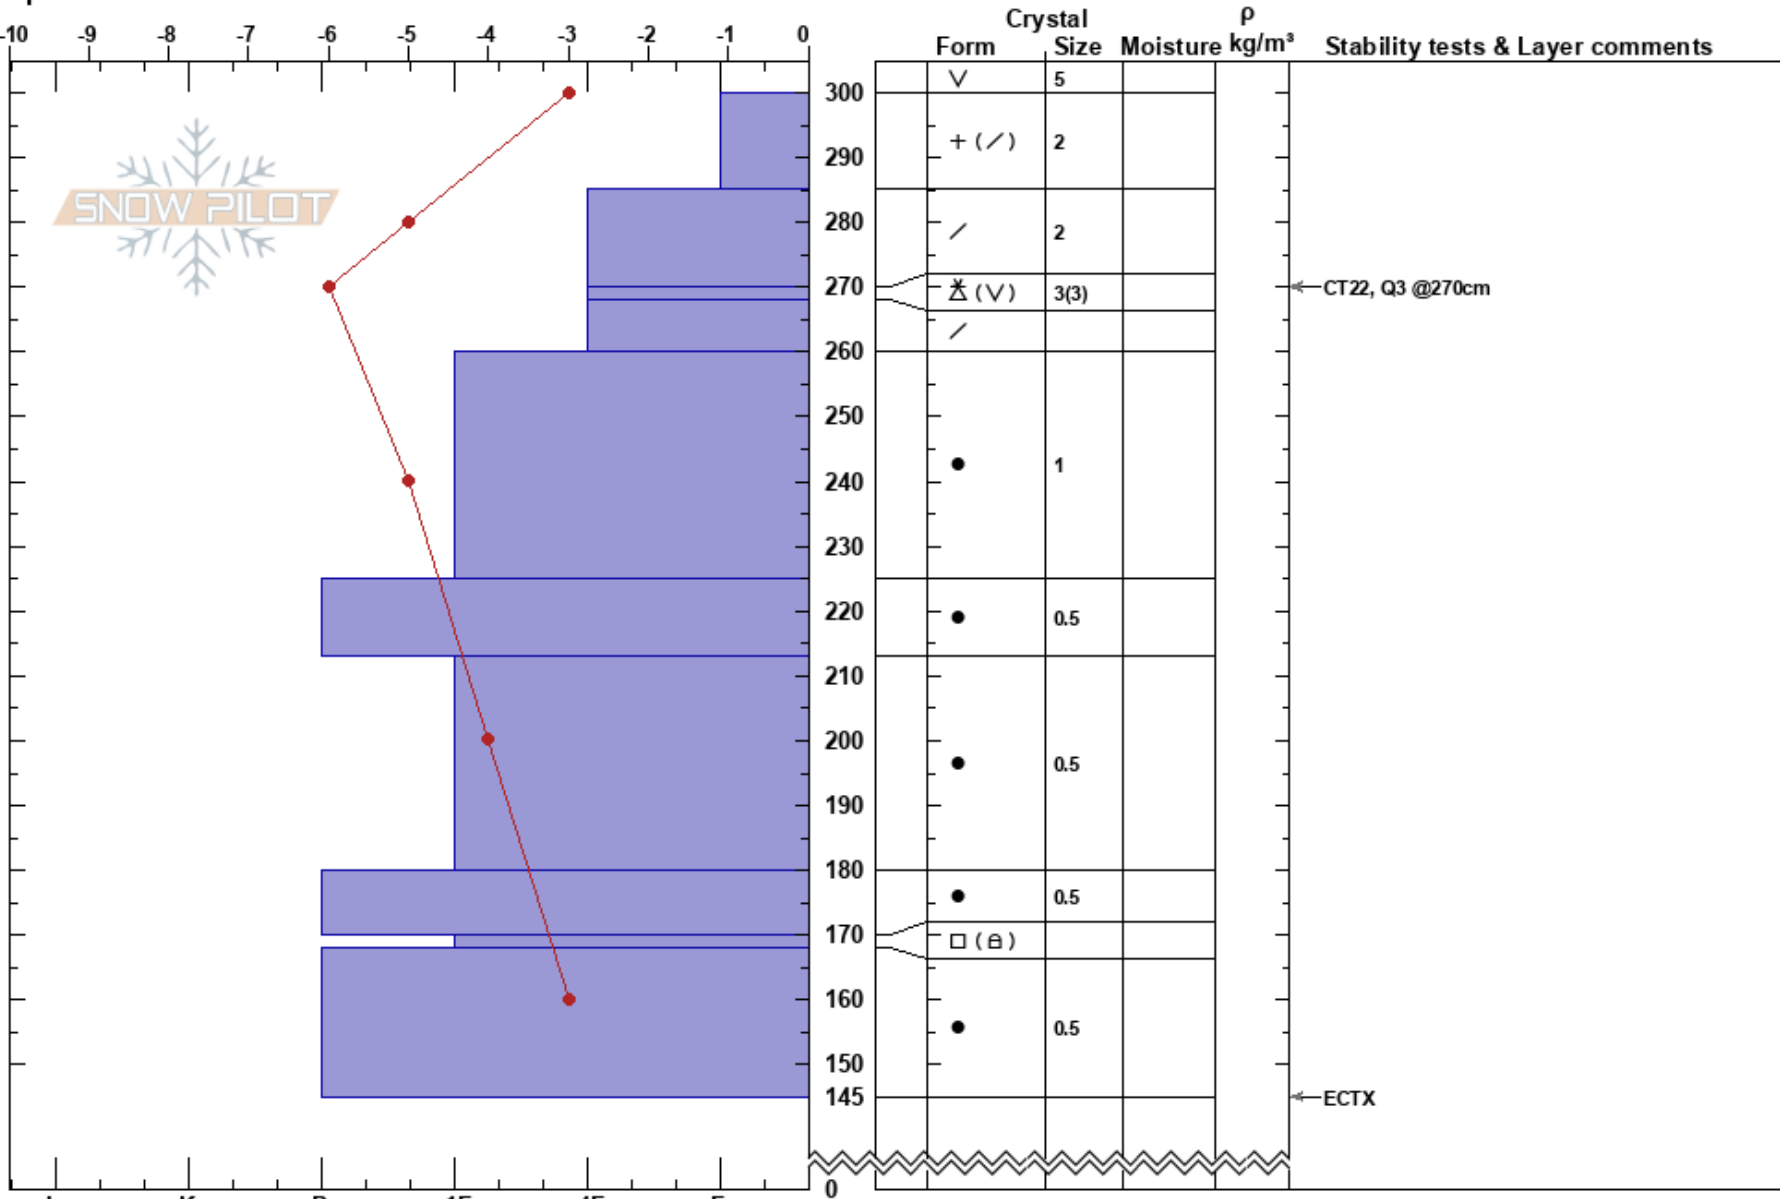

Copper Cirque
 Silver Valley Area
 ID
 Elevation: 6229 ft
 Aspect: NE
 Specifics:

Mikey Church
 02/16/2023 - 12:00pm
 Co-ord: 47.41945N, -115.71487W
 Slope Angle: 40°
 Wind Loading: yes

Stability: **HS:300**
 Air Temperature: -4°C **PF:45** 170-168cm:Problematic layer
 Sky Cover: CLR **PS:24**
 Precipitation: NO
 Wind: SW Light Breeze