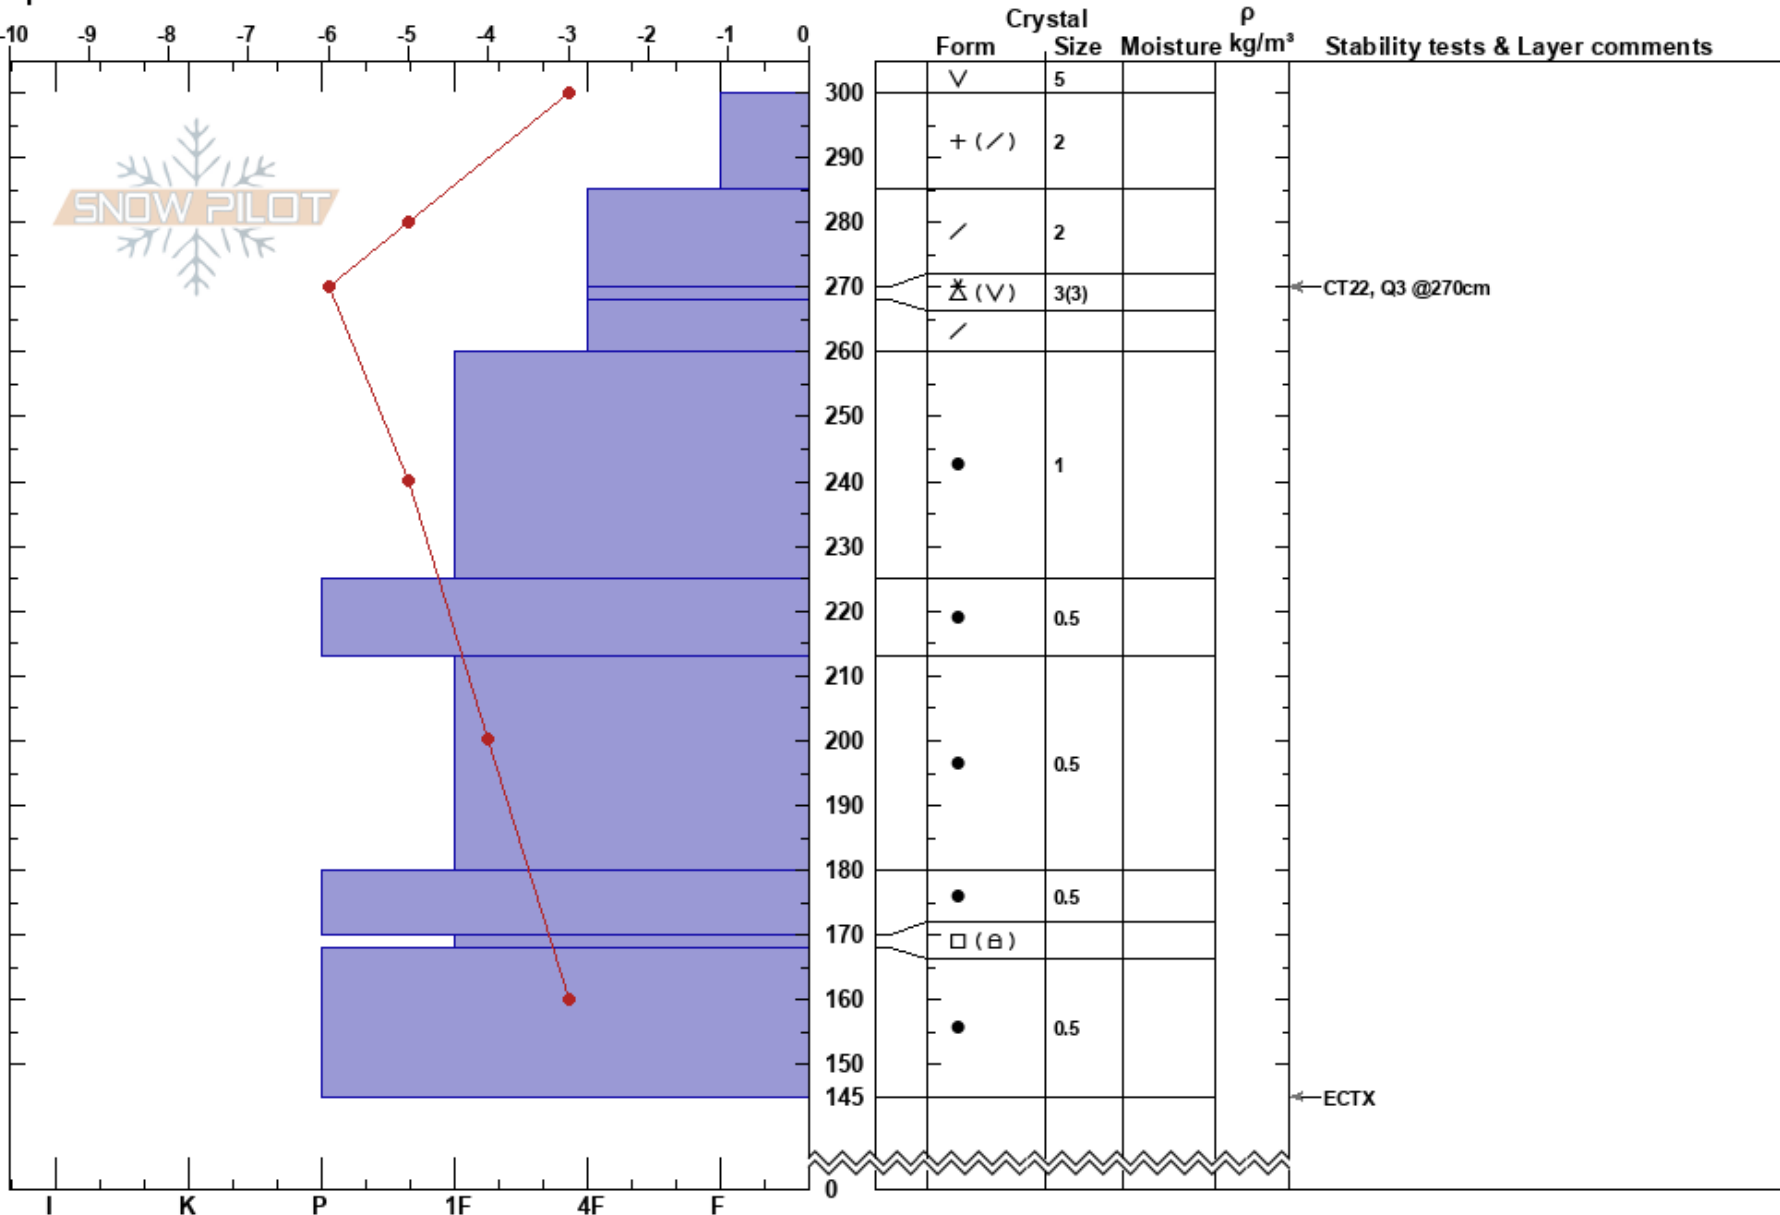

Copper Cirque
 Silver Valley Area
 ID
 Elevation: 6229 ft
 Aspect: NE
 Specifics:

Mikey Church
 02/16/2023 - 12:00pm
 Co-ord: 47.41945N, -115.71487W
 Slope Angle: 40°
 Wind Loading: yes

Stability: HS:300
 Air Temperature: -4°C PF:45 170-168cm:Problematic layer
 Sky Cover: CLR PS:24
 Precipitation: NO
 Wind: SW Light Breeze