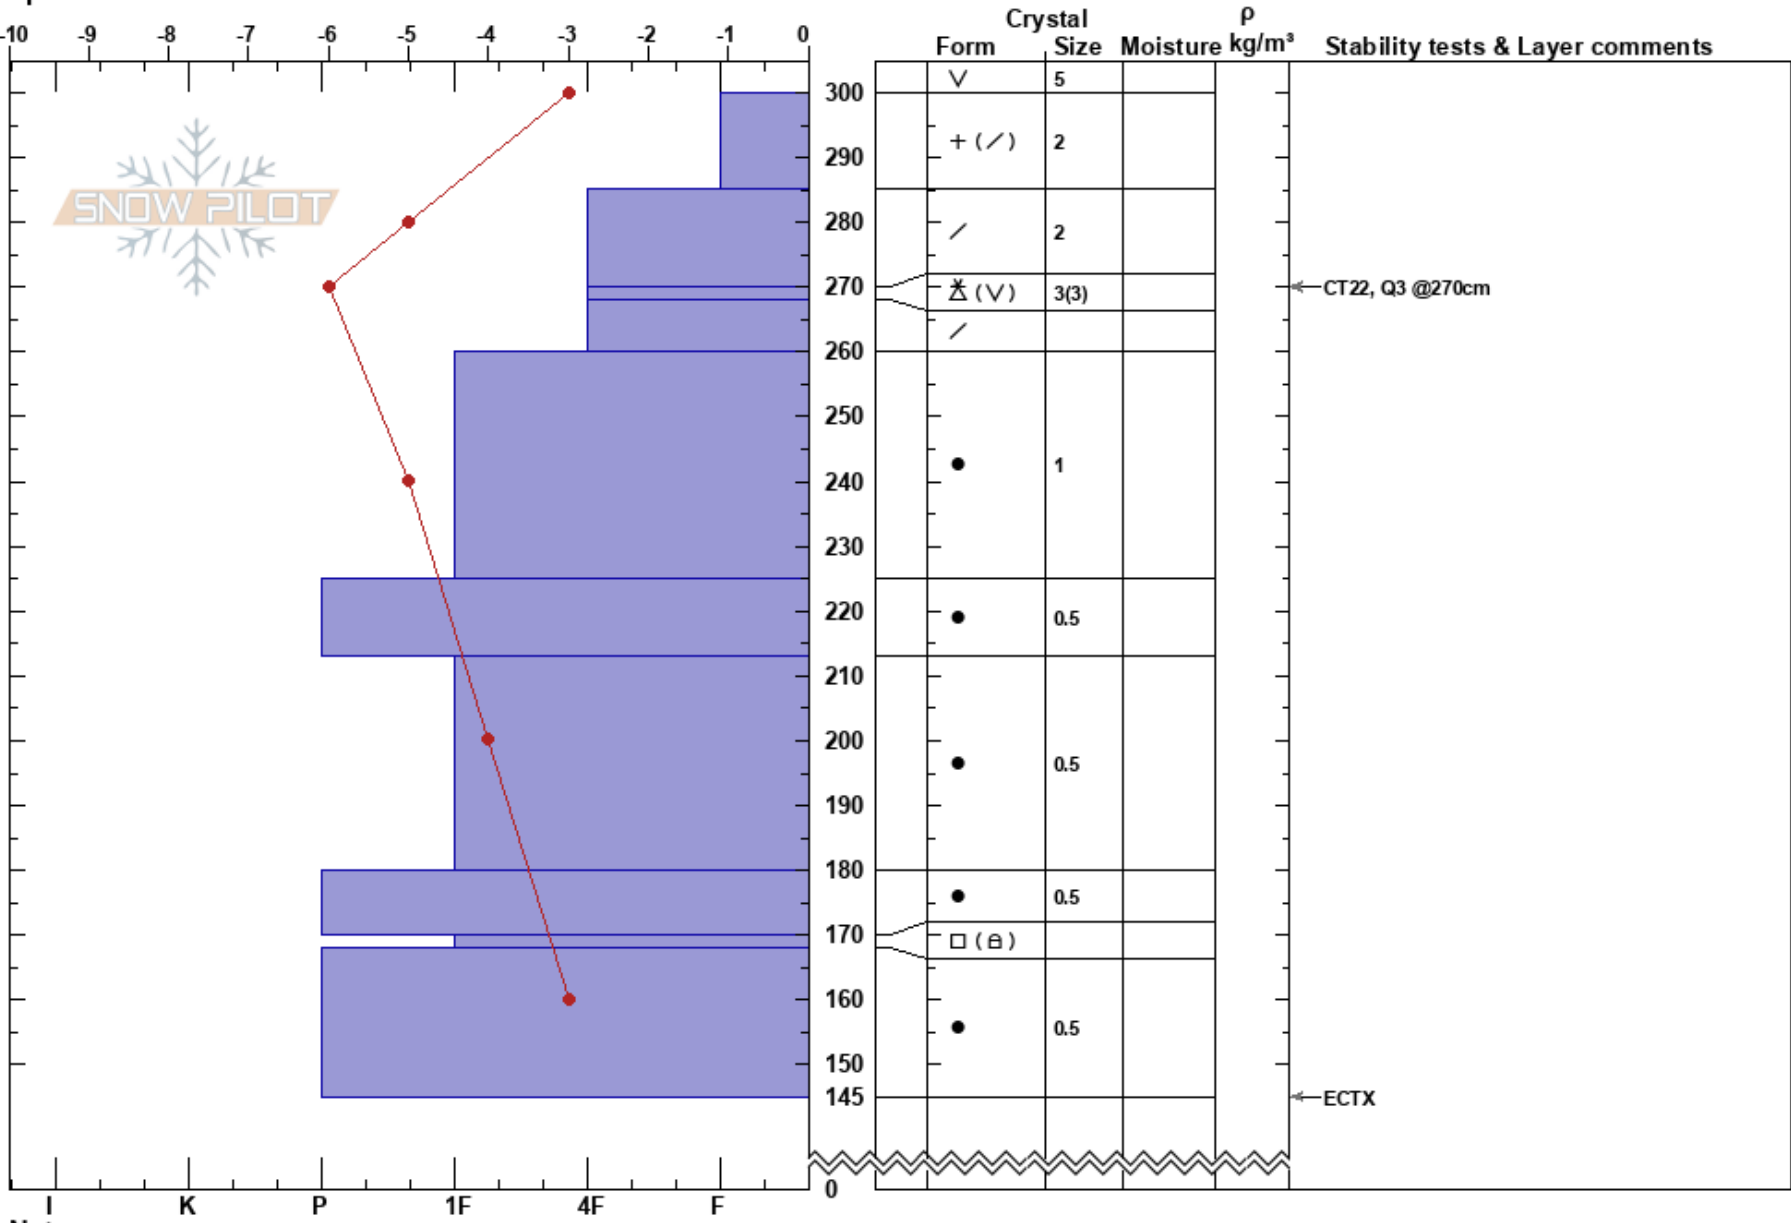

Copper Cirque
 Silver Valley Area
 ID
 Elevation: 6229 ft
 Aspect: NE
 Specifics:

Mikey Church
 02/16/2023 - 12:00pm
 Co-ord: 47.41945N, -115.71487W
 Slope Angle: 40°
 Wind Loading: yes

Stability: **HS:300**
 Air Temperature: -4°C **PF:45** 170-168cm:Problematic layer
 Sky Cover: CLR **PS:24**
 Precipitation: NO
 Wind: SW Light Breeze