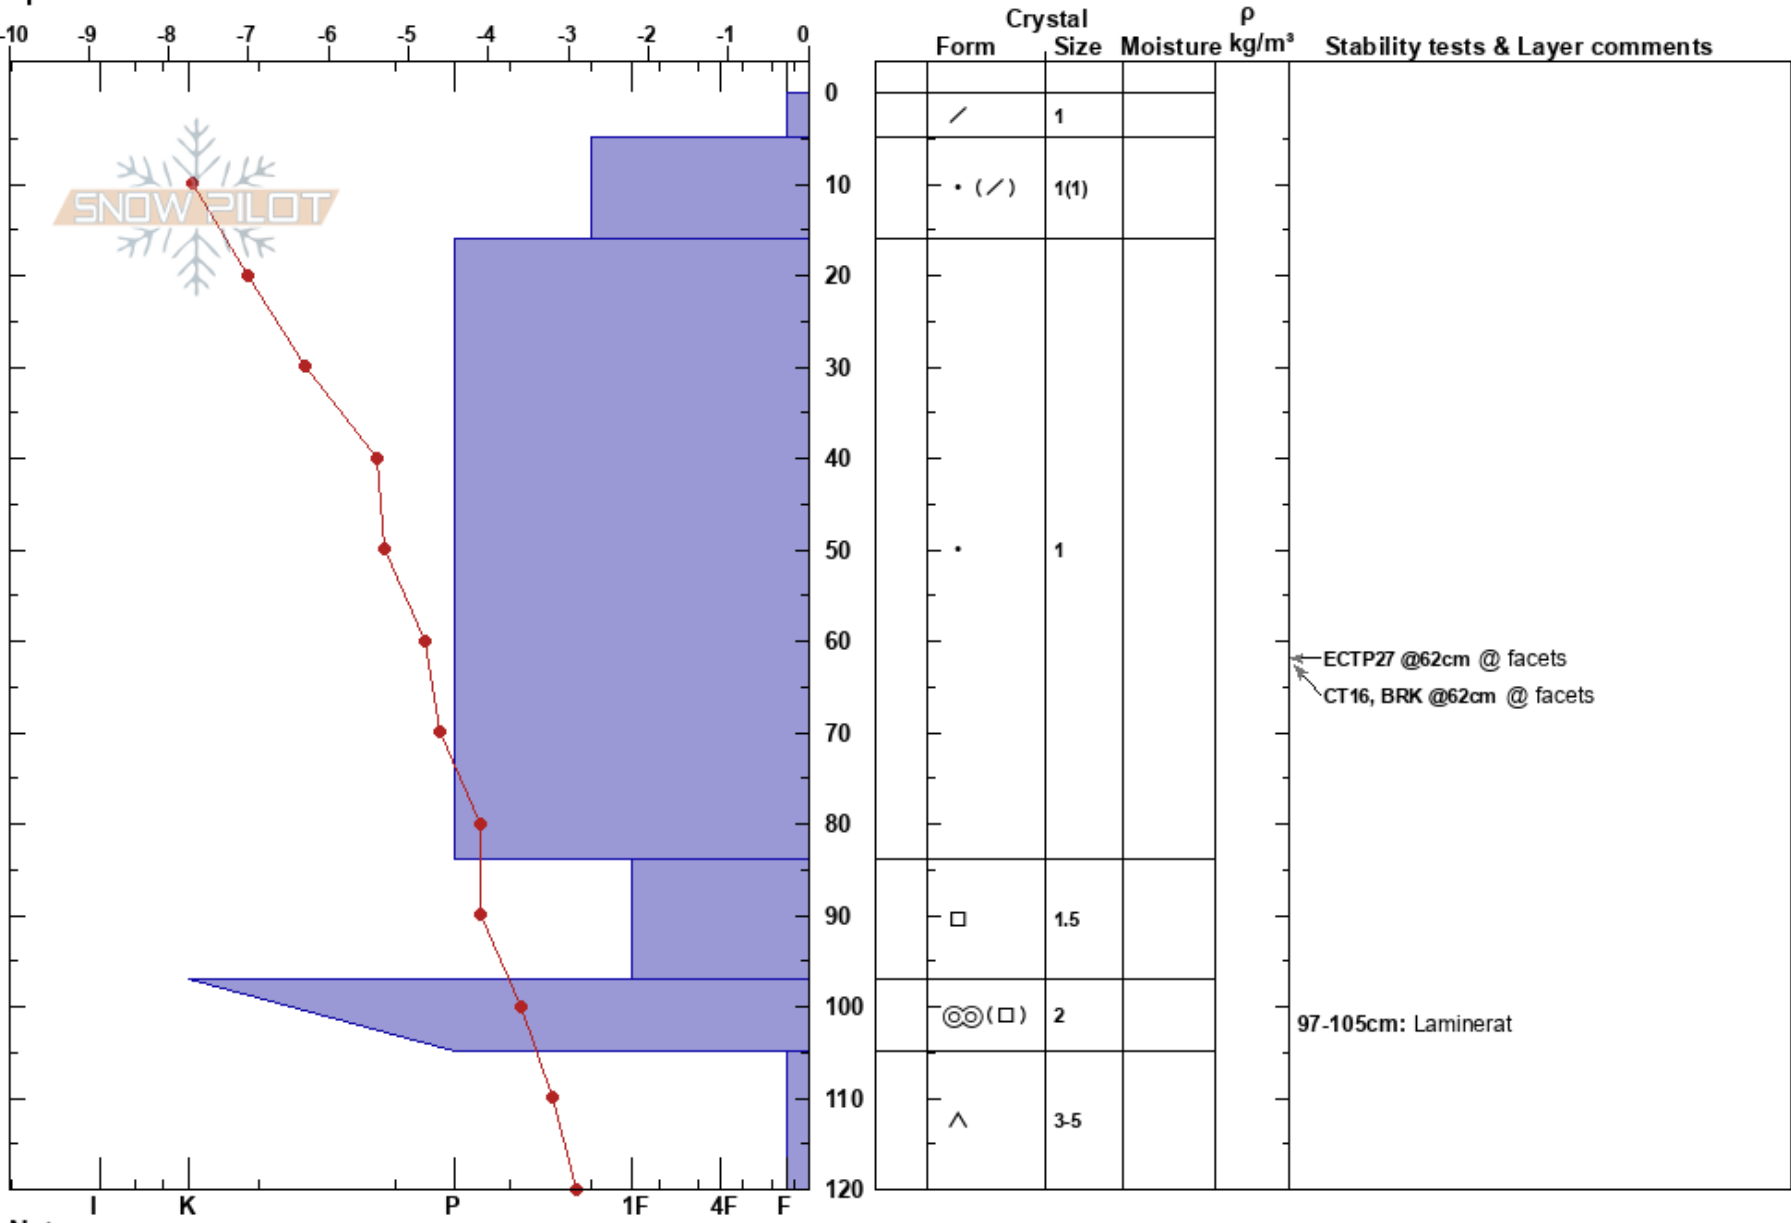

Kaskasatjåkka
 Tarfala
 Sweden
Elevation: 1437 m
Aspect: SE
Specifics:

Filiph Paulsson
 17/02/2023 - 11:40
Co-ord: 33W ca 9970 3727
Slope Angle: 31°
Wind Loading: previous

Stability:
Air Temperature: -8.1°C **HS:** 120
Sky Cover: OVC **PF:** 15
Precipitation: NO
Wind: SE Light Breeze
 97-105cm: Laminerat
 97-105cm: Problematic layer