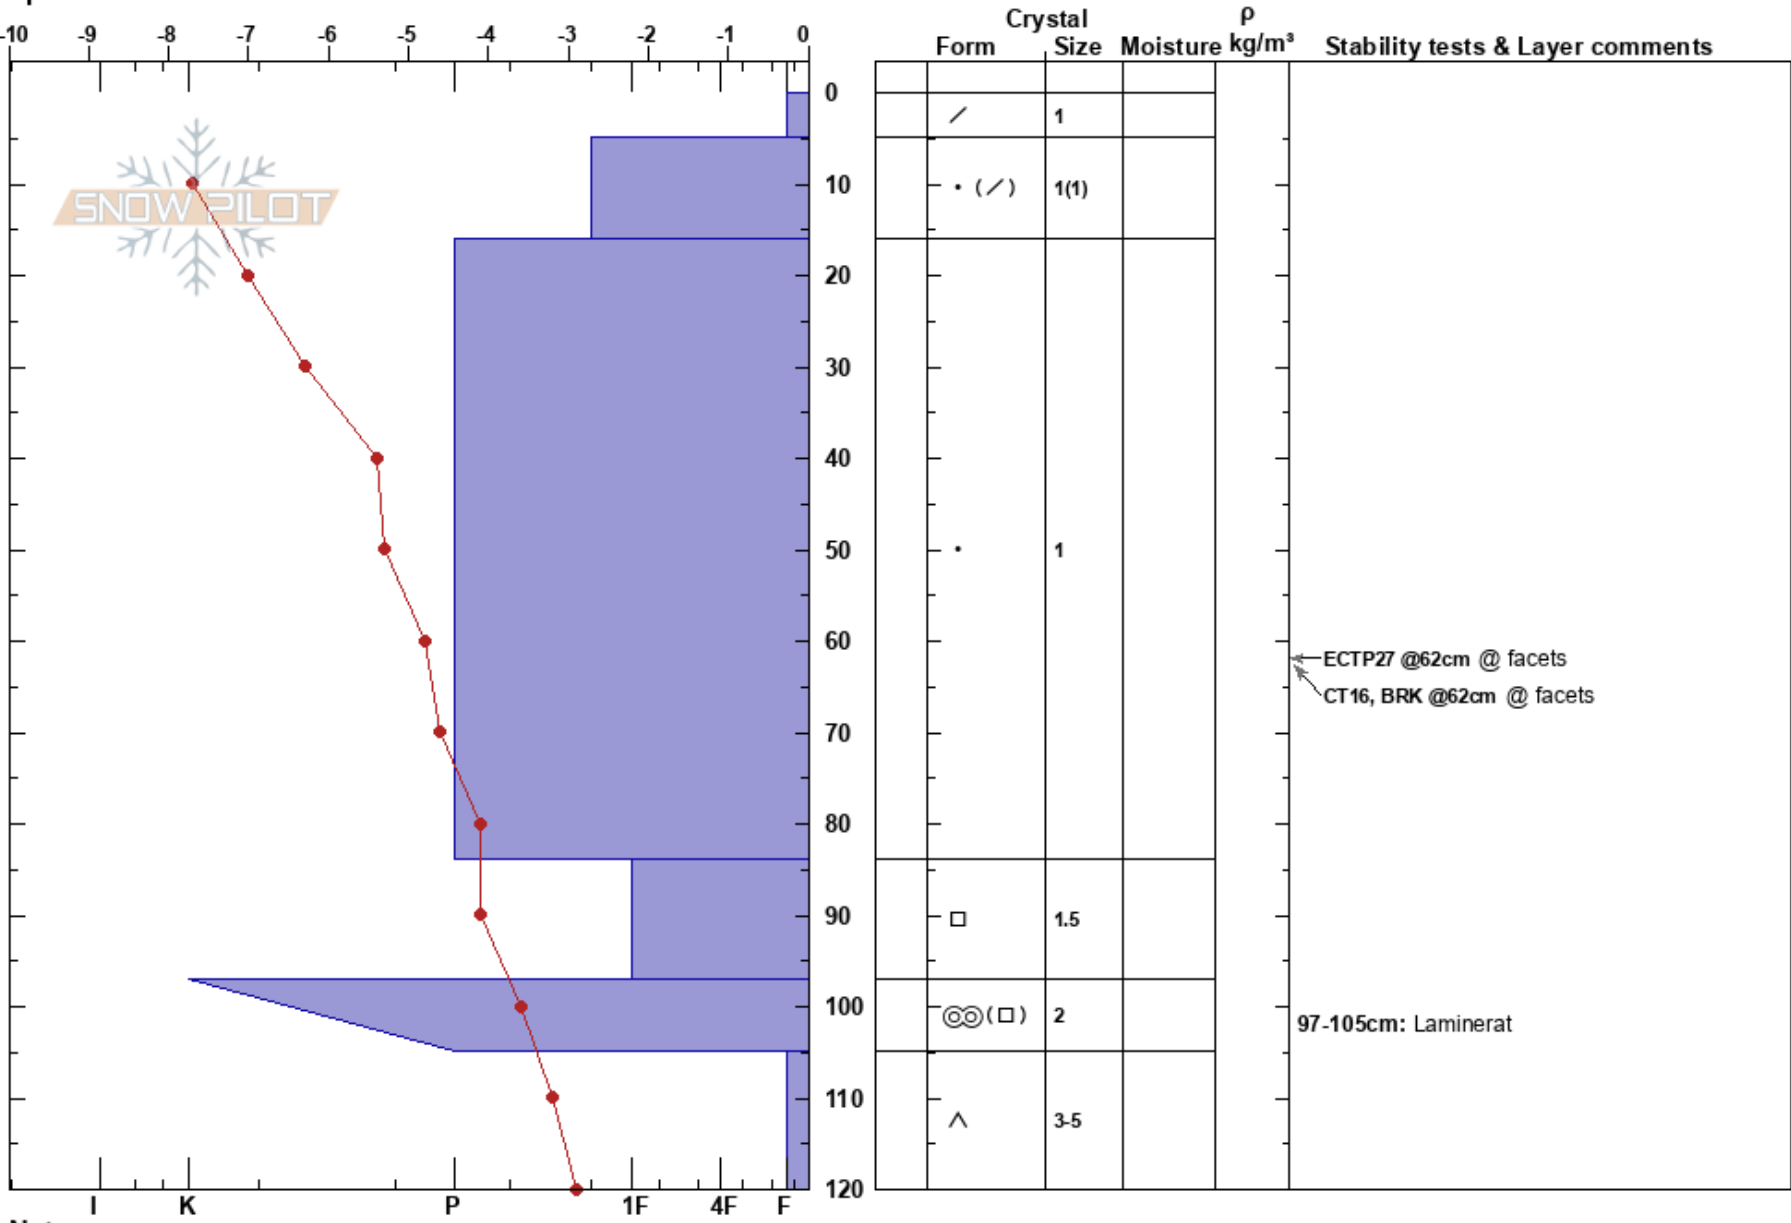

Kaskasatjåkka
 Tarfala
 Sweden
Elevation: 1437 m
Aspect: SE
Specifics:

Filiph Paulsson
 17/02/2023 - 11:40
Co-ord: 33W ca 9970 3727
Slope Angle: 31°
Wind Loading: previous

Stability:
Air Temperature: -8.1°C **HS:** 120
Sky Cover: OVC **PF:** 15
Precipitation: NO
Wind: SE Light Breeze
 97-105cm: Laminerat
 97-105cm: Problematic layer

← ECTP27 @62cm @ facets
 ← CT16, BRK @62cm @ facets

Notes: