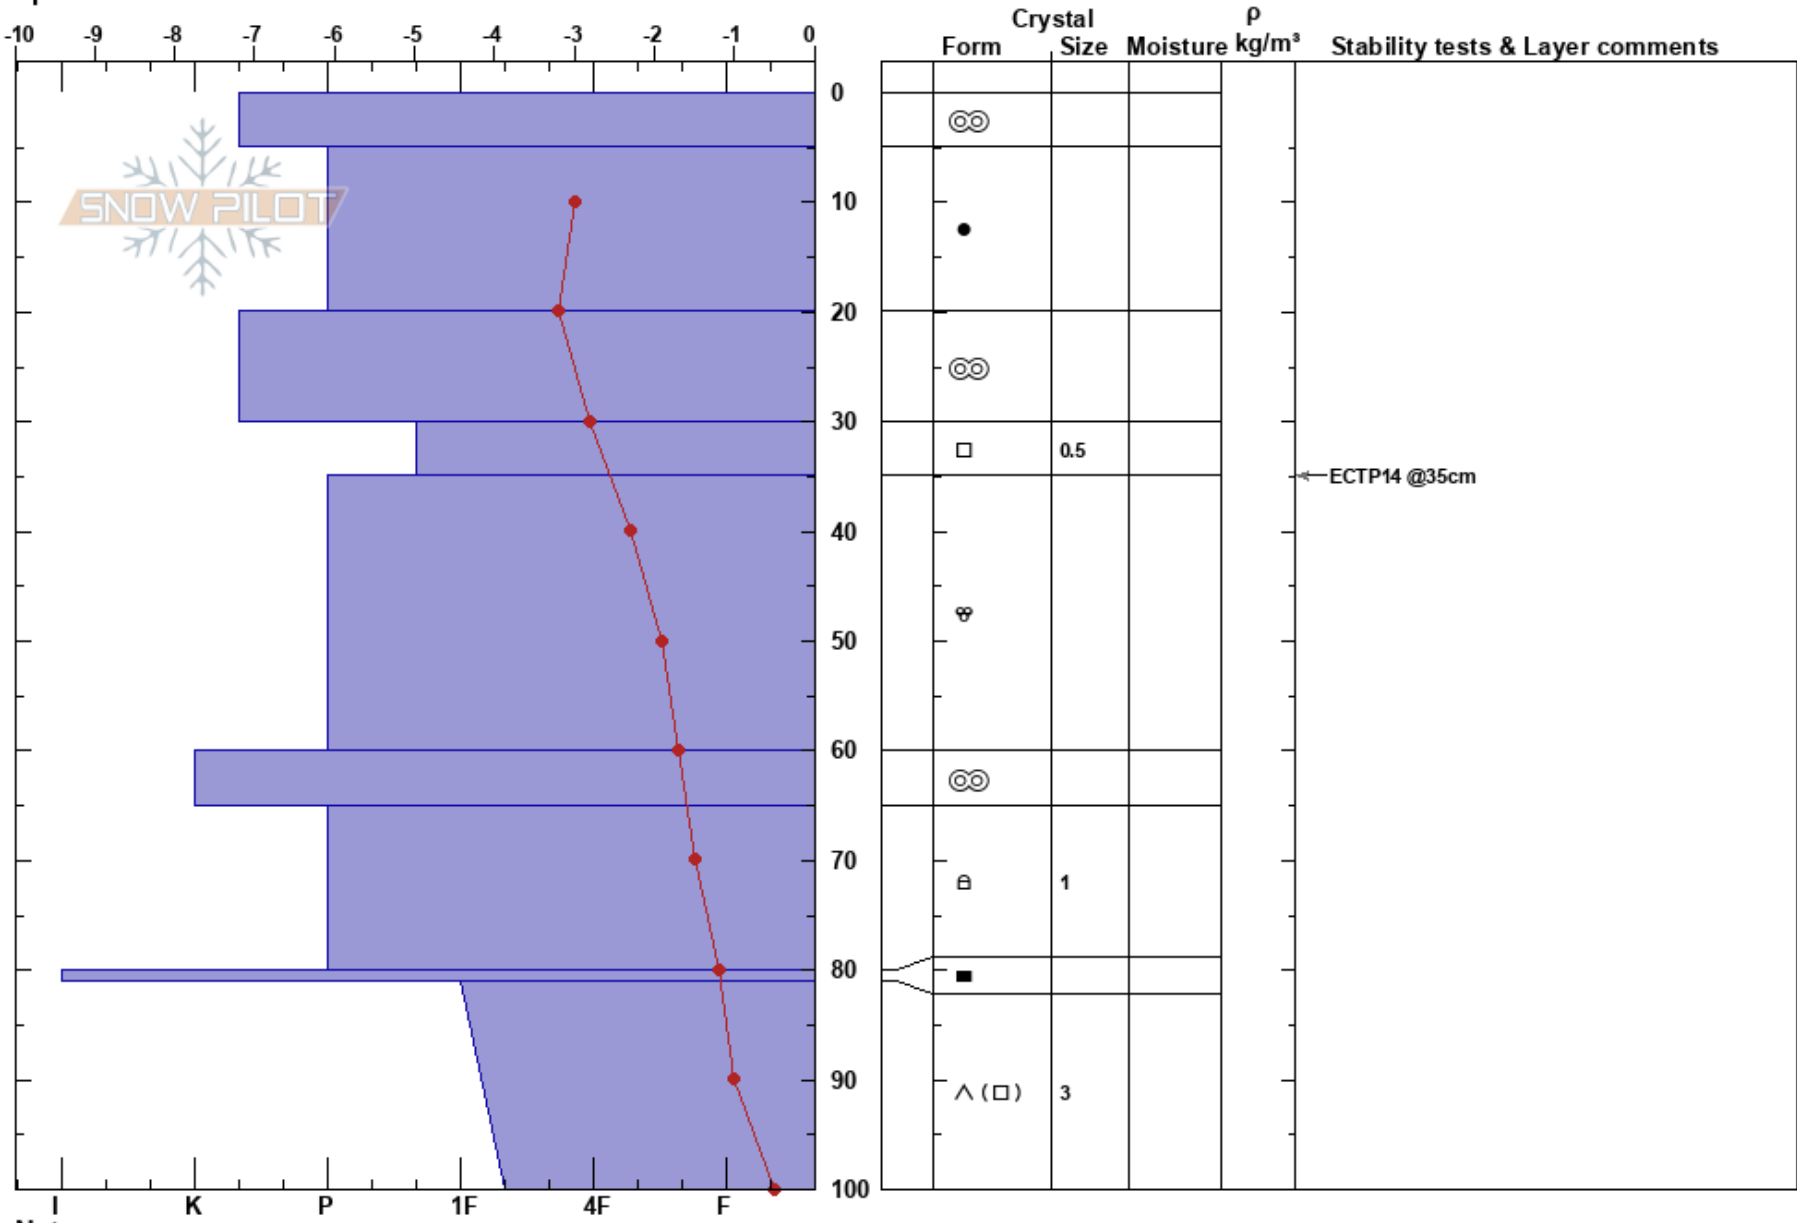

Kanan
 Gardfjället
 Sweden
 Elevation: 850 m
 Aspect: S
 Specifics:

Sebastian Wiklund
 17/02/2023 - 12:00
 Co-ord: 65.38011N, 15.69906E
 Slope Angle: 30°
 Wind Loading:

Stability:
 Air Temperature: -2.1°C
 Sky Cover: FEW
 Precipitation: NO
 Wind: SW Light Breeze

HS:100
 PF:0
 PS:0
 Layer Notes:

Notes: