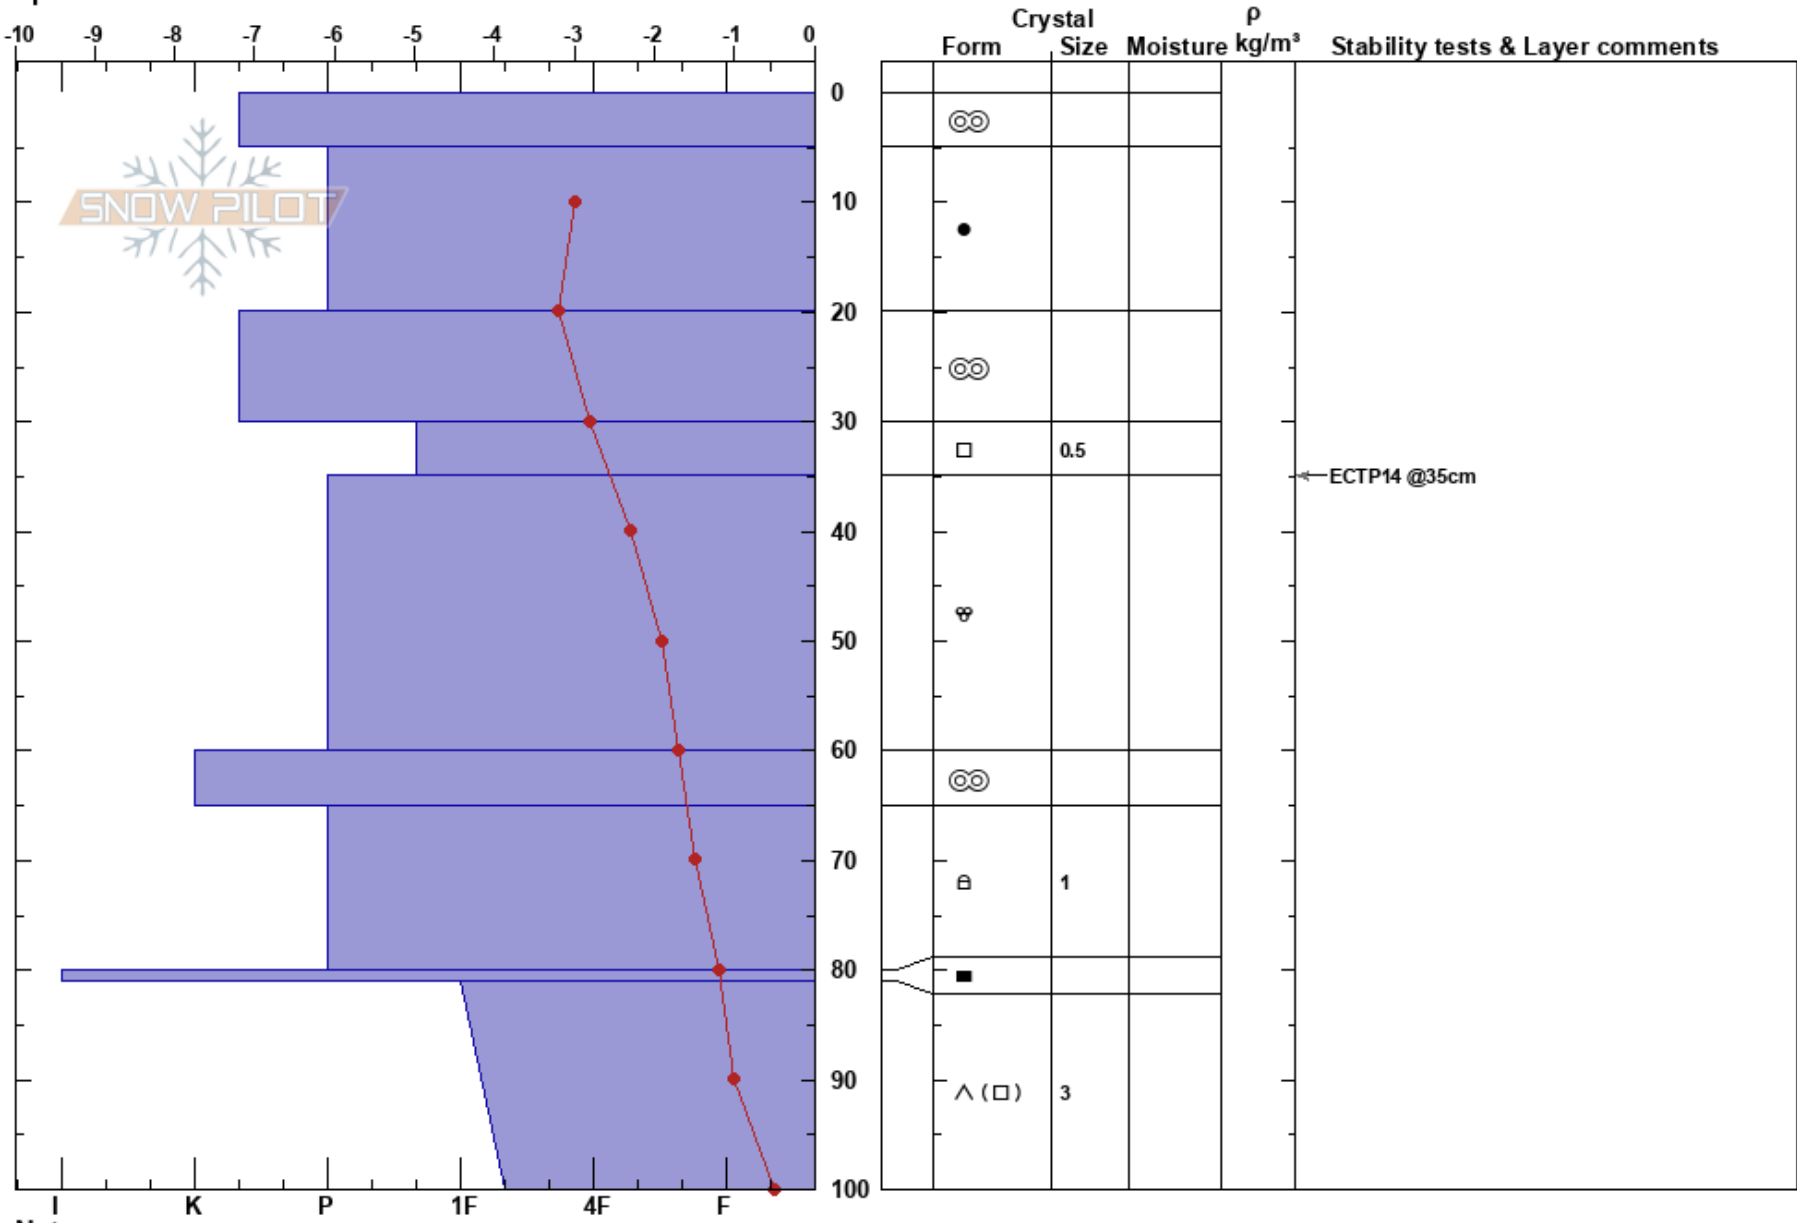

Kanan  
 Gardfjället  
 Sweden  
 Elevation: 850 m  
 Aspect: S  
 Specifics:

Sebastian Wiklund  
 17/02/2023 - 12:00  
 Co-ord: 65.38011N, 15.69906E  
 Slope Angle: 30°  
 Wind Loading:

Stability:  
 Air Temperature: -2.1°C  
 Sky Cover: FEW  
 Precipitation: NO  
 Wind: SW Light Breeze

HS:100  
 PF:0  
 PS:0  
 Layer Notes:

Notes: