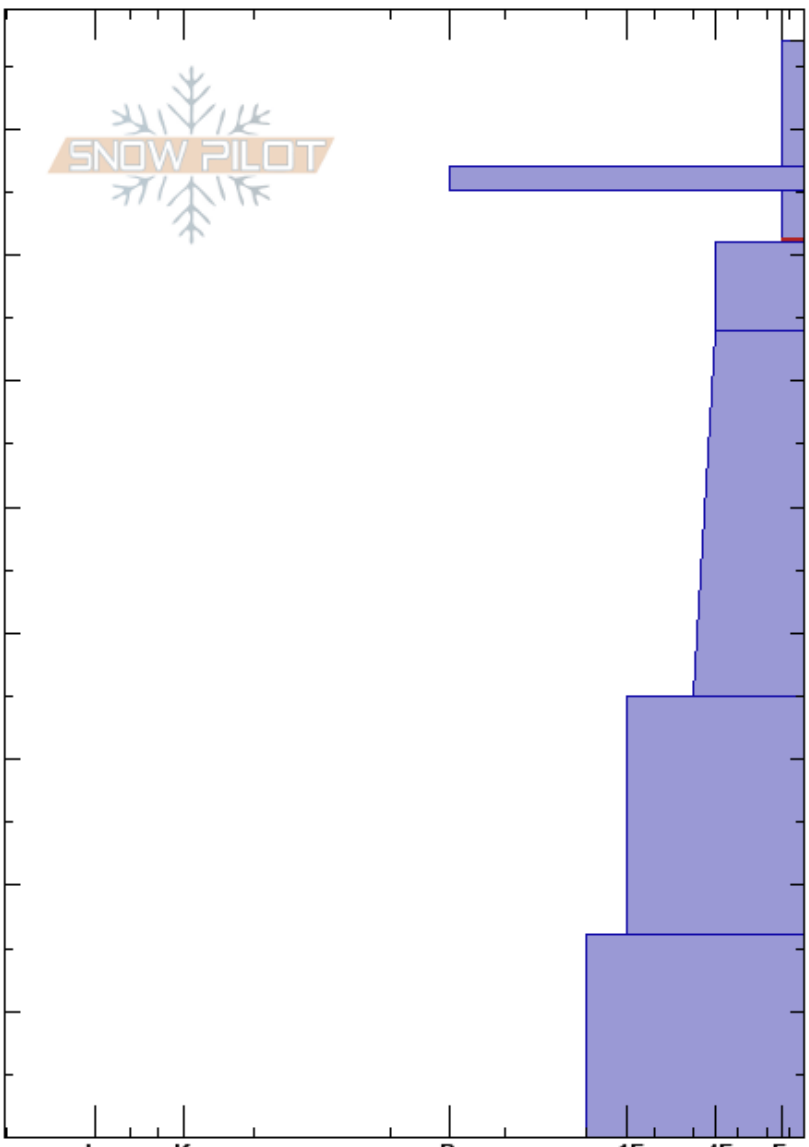

S Bacon Rind Meadow
 Madison Range-S
 MT
 Elevation: 7550 ft
 Aspect: 126°
 Specifics:

Alex Haddad
 02/16/2023 - 10:48am
 Co-ord: 44.96854N, -111.08536W
 Slope Angle: 34°
 Wind Loading: no

Stability: Fair
 Air Temperature:
 Sky Cover: CLR
 Precipitation: NO
 Wind: Calm

HS:87
 PF:70 75-71cm:Problematic layer
 PS:40

Layer Notes:

Height (cm)	Crystal		Moisture	ρ kg/m ³	Stability tests & Layer comments
	Form	Size			
87					
80	+				
75-71	⊙⊙				← 2x ECTP3 @71cm
70	□ (V)	1-2(8)			
65	□	1-2			
50	□	1-2			
30	□	2-4			
10	□	2-4			