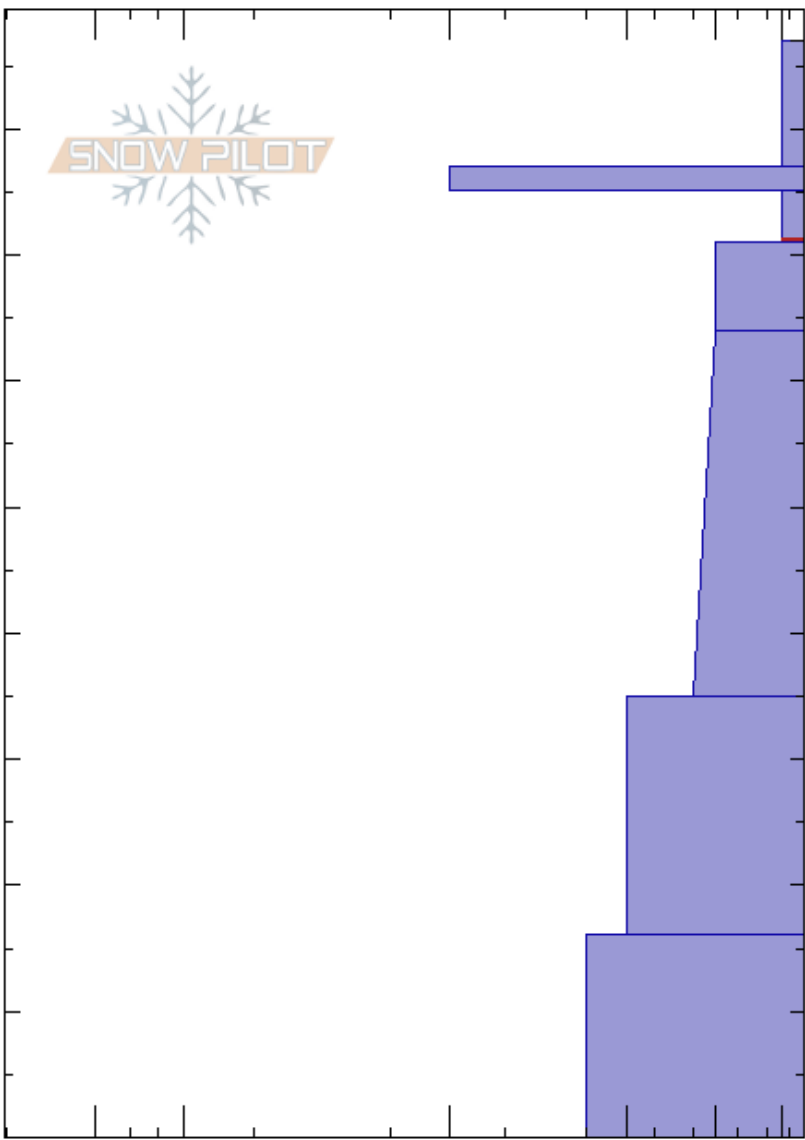

S Bacon Rind Meadow
 Madison Range-S
 MT
 Elevation: 7550 ft
 Aspect: 126°
 Specifics:

Alex Haddad
 02/16/2023 - 10:48am
 Co-ord: 44.96854N, -111.08536W
 Slope Angle: 34°
 Wind Loading: no

Stability: Fair
 Air Temperature:
 Sky Cover: CLR
 Precipitation: NO
 Wind: Calm

HS:87
 PF:70 75-71cm:Problematic layer
 PS:40

Layer Notes:

Height (cm)	Crystal		Moisture	ρ kg/m ³	Stability tests & Layer comments
	Form	Size			
87					
80	+				
75-71	⊙⊙				← 2x ECTP3 @71cm
70	□ (V)	1-2(8)			
65	□	1-2			
50	□	1-2			
30	□	2-4			
10	□	2-4			