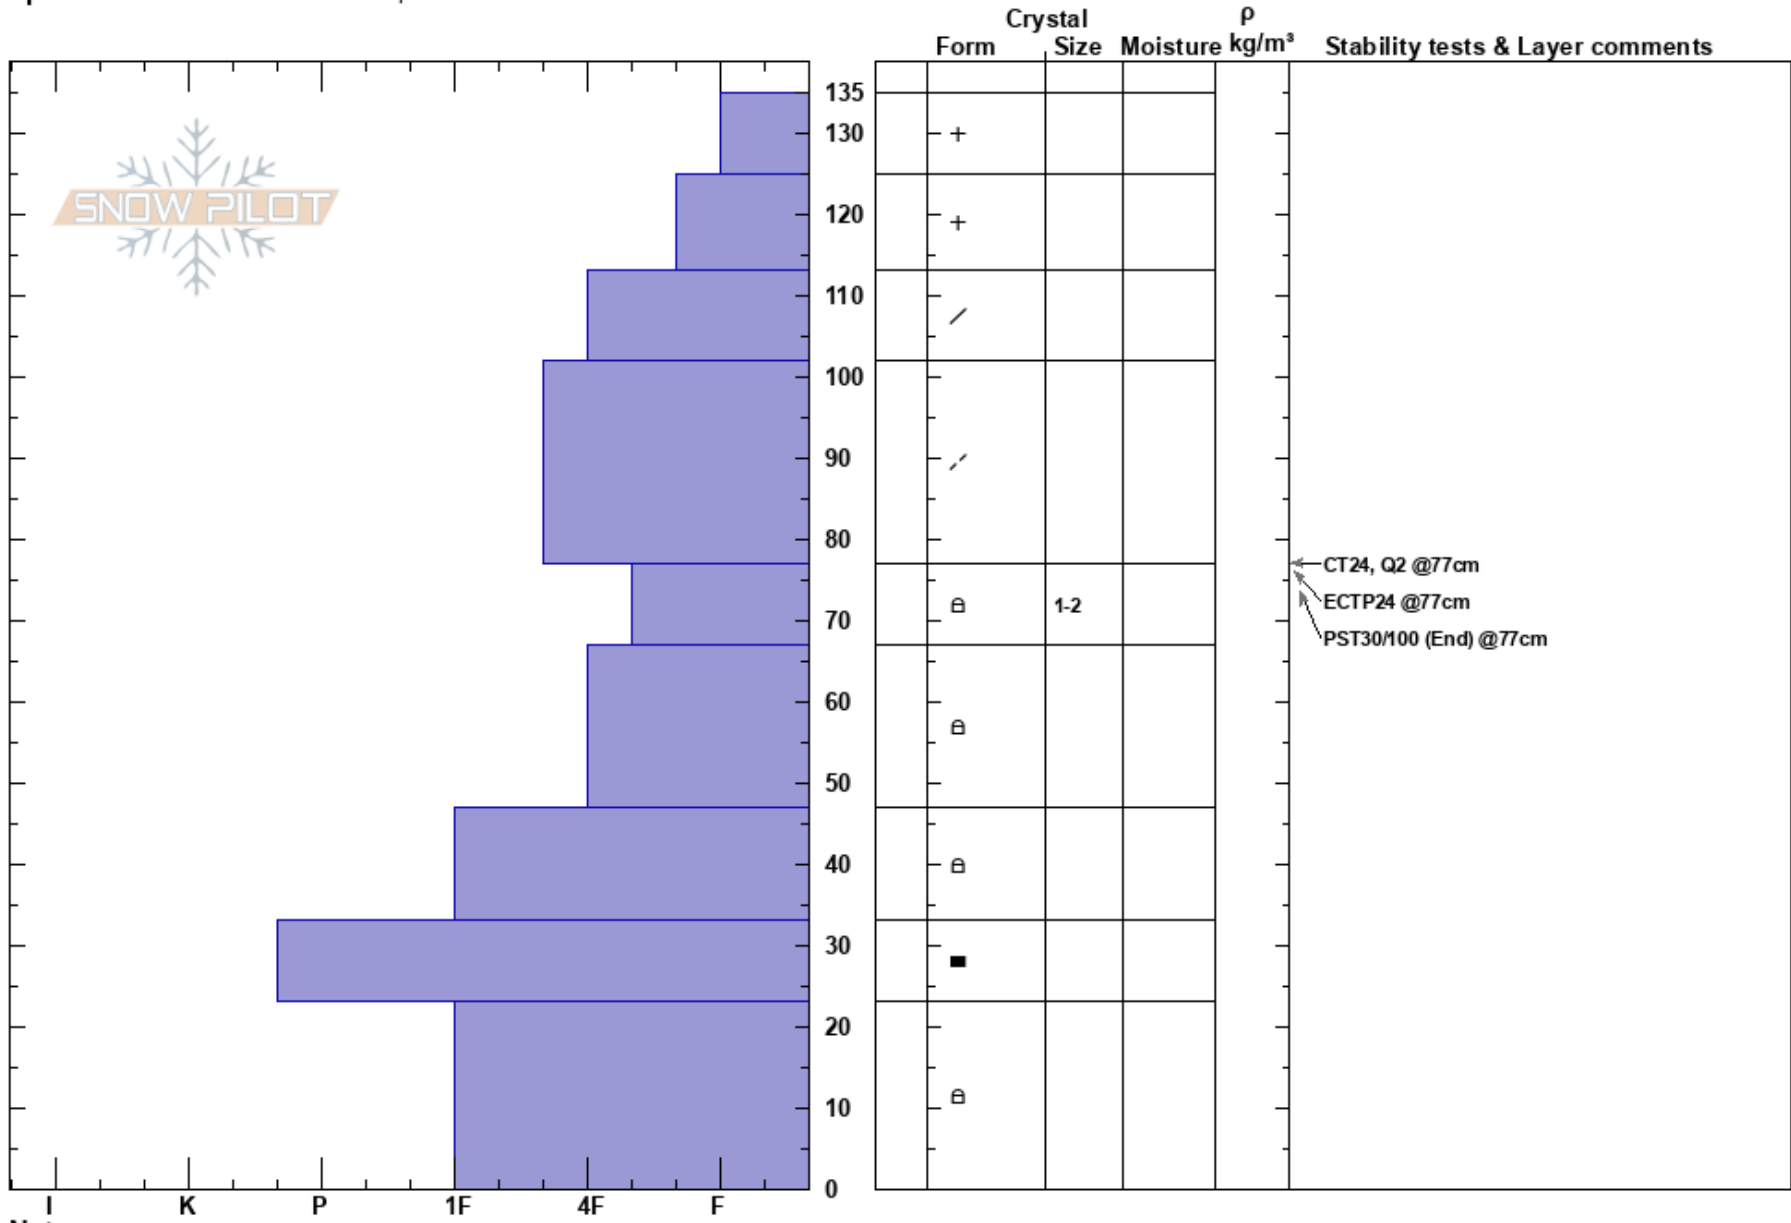

Cooke City  
 Cooke City  
 MT  
**Elevation:** 9500 ft  
**Aspect:** 250°  
**Specifics:** Snowmobile tracks on slope

Eric Knoff  
 01/03/2018 - 12:30pm  
**Co-ord:** 45.07763N, -109.93933W  
**Slope Angle:** 26°  
**Wind Loading:**

**Stability:** Fair Stable **HS:** 135 **Layer Notes:**  
**Air Temperature:** -6°C 77-67cm: Problematic layer  
**Sky Cover:** CLR  
**Precipitation:** NO  
**Wind:** Calm

**Notes:** Where the snowpack is shallower, such as this location, the pack is much weaker.  
 CPST 30/100 end @ 77 cm's