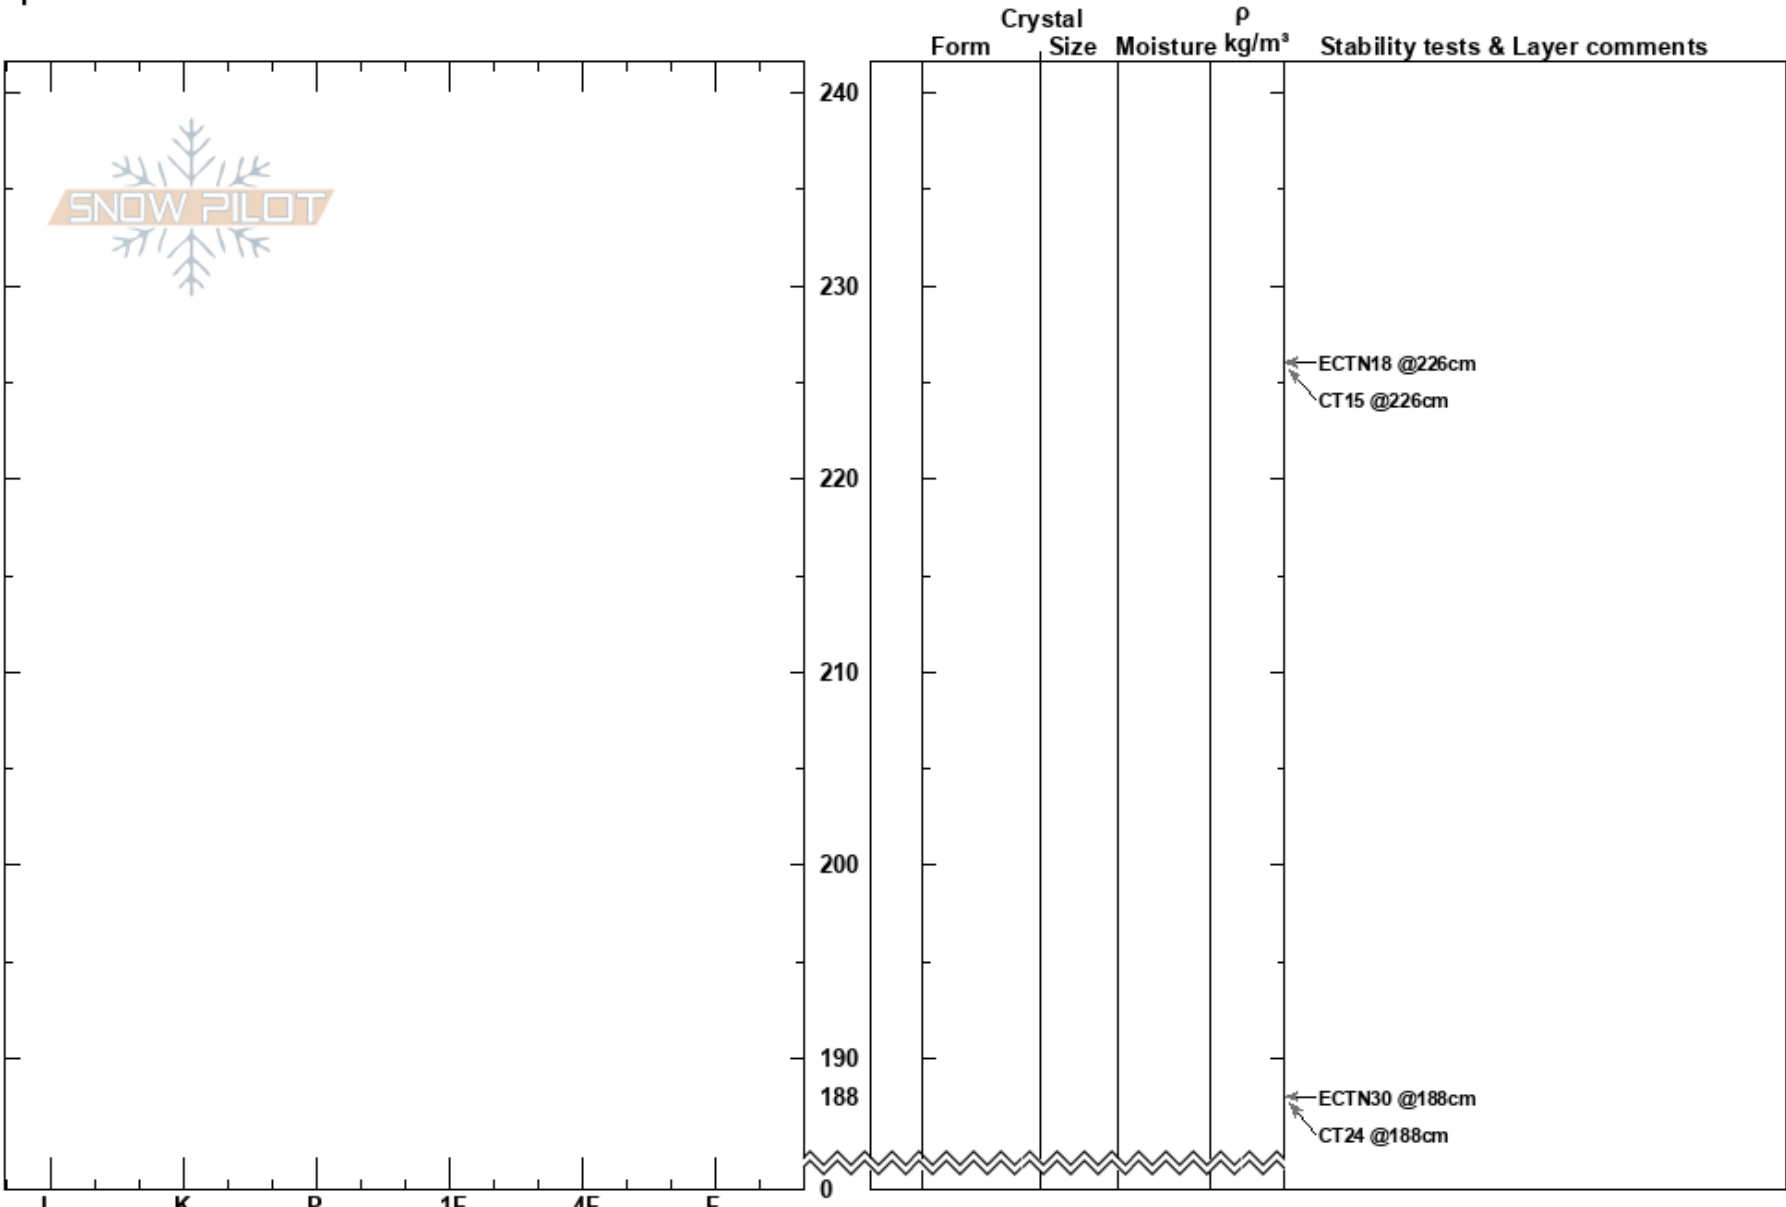

East Ridge Topnotch
Absaroka
WY
Elevation:
Aspect: 132°
Specifics:

John McCurdy
01/05/2018 - 3:00pm
Co-ord: 44.45852N, -110.12997W
Slope Angle: 35°
Wind Loading: no

Stability:
Air Temperature:
Sky Cover: FEW
Precipitation: NO
Wind: SW Moderate

HS:240
PS: 15
Layer Notes:

Notes: I K P 1F 4F F