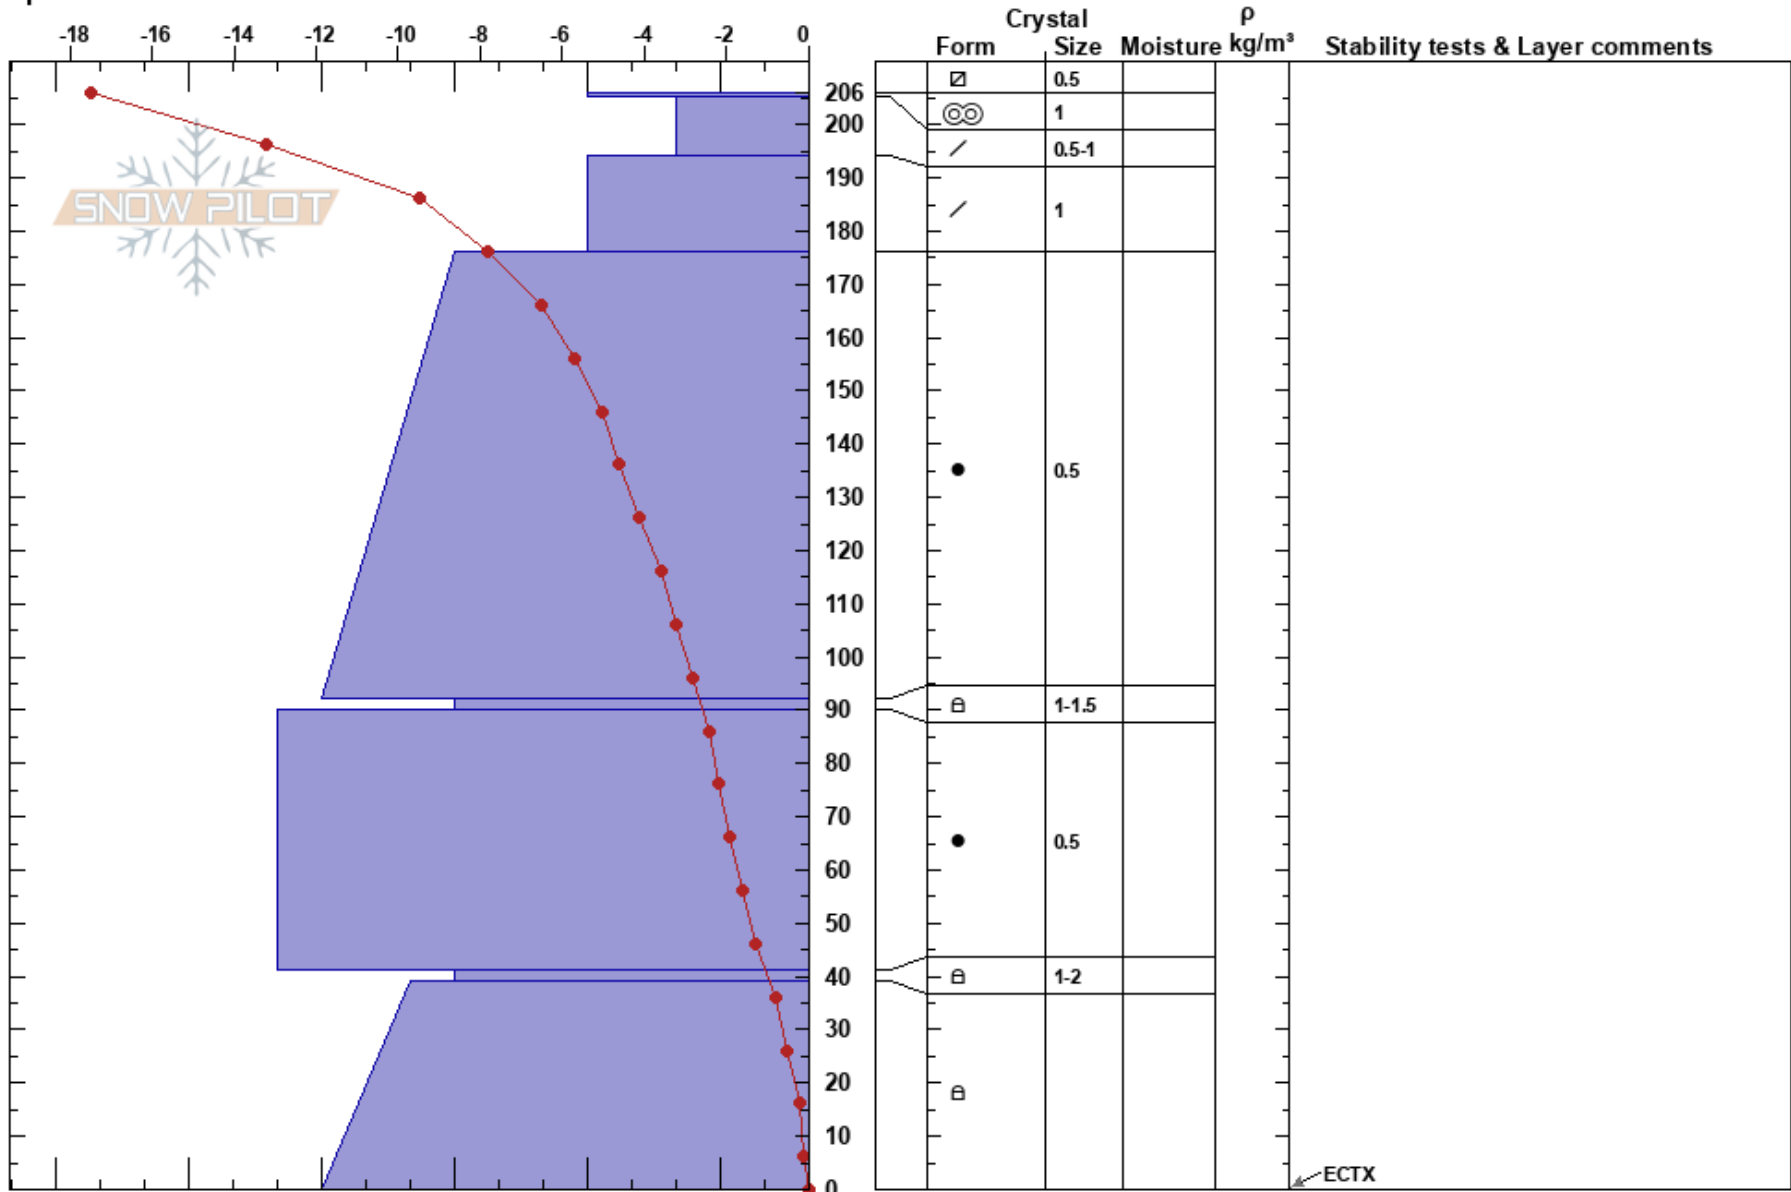

Little Shot
 Bear River Range
 UT
 Elevation: 8450 ft
 Aspect: NW
 Specifics:

Maxwell Hamlin
 02/16/2023 - 10:30am
 Co-ord: 41.37678N, -111.79456W
 Slope Angle: 28°
 Wind Loading: no

Stability:
 Air Temperature: -11.6°C
 Sky Cover: CLR
 Precipitation: NO
 Wind: N Calm

HS:206
 Layer Notes:
 92-90cm: Problematic layer

Notes:

ECTX