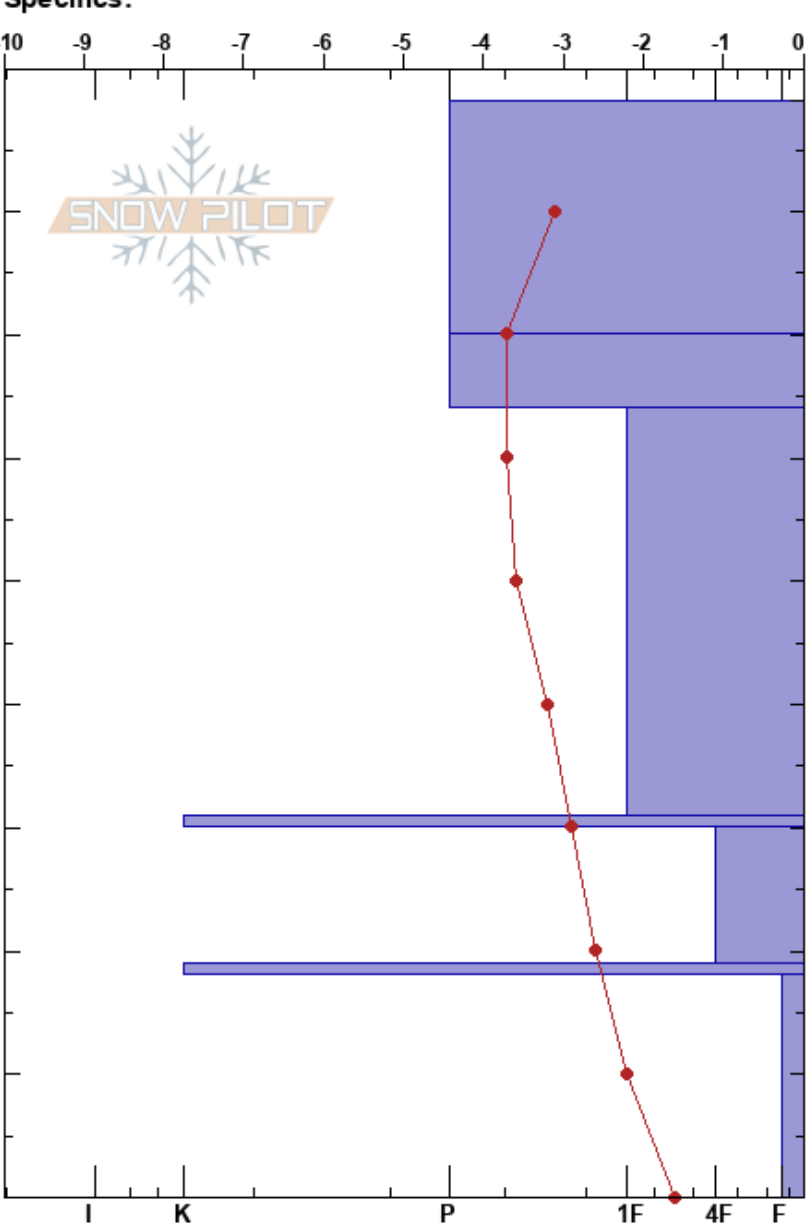

Palkaskuru
 Finland
 Elevation: 454 m
 Aspect: SE
 Specifics:

Arto Härmäläinen
 16/02/2023 - 15:01
 Co-ord: 68.06403N, 24.08323E
 Slope Angle: 33°
 Wind Loading: no

Stability: HS:89
 Air Temperature: -2.7°C PF:15
 Sky Cover: OVC
 Precipitation: S2
 Wind: SW Moderate
 Layer Notes:
 18-0cm: Problematic layer

Height (cm)	Crystal		Moisture	ρ kg/m ³	Stability tests & Layer comments
	Form	Size			
89					
80	/				
70	.	0.3			
60					← CTV, SC @64cm ← ECTPV @64cm
50	•	0.5-1			
40					
30	⊙				
20	□	2-3			
18	⊙				← CT12, SP @18cm ← ECTN21 @18cm
10	^	5			
0					