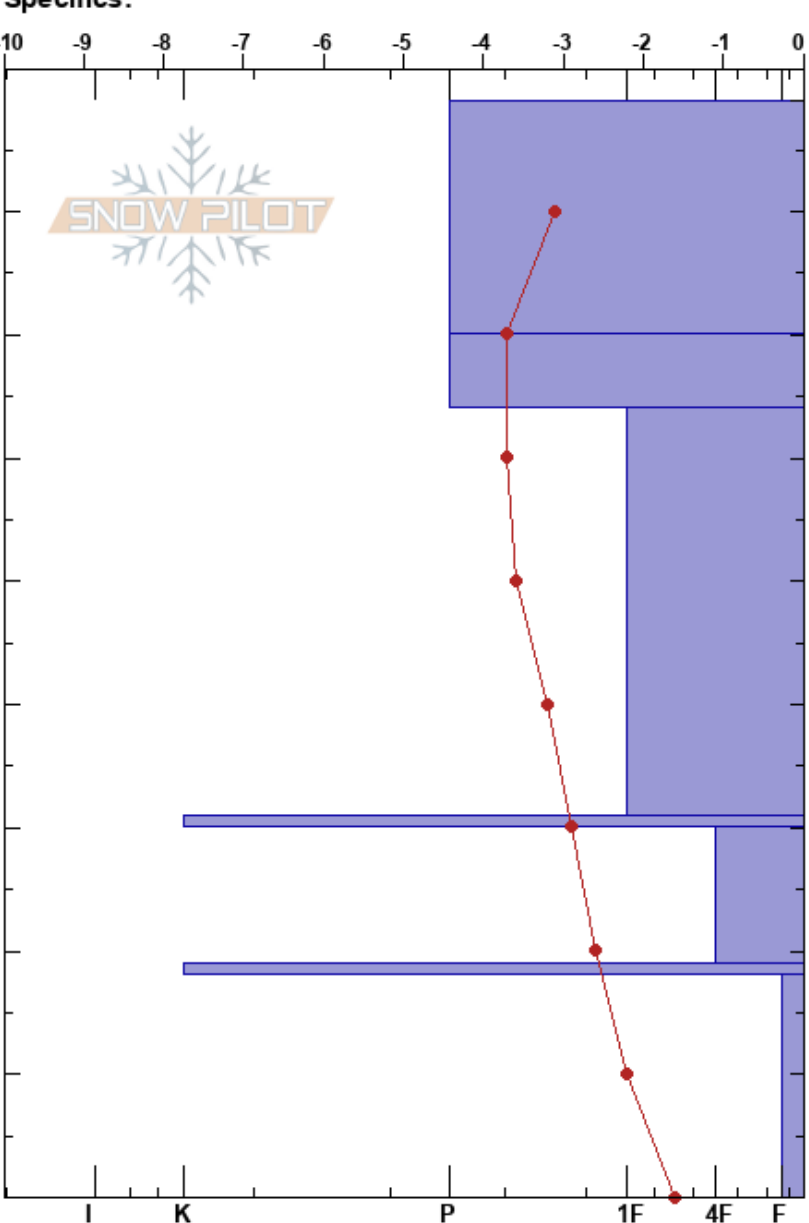

Palkaskuru
 Finland
 Elevation: 454 m
 Aspect: SE
 Specifics:

Arto Härmäläinen
 16/02/2023 - 15:01
 Co-ord: 68.06403N, 24.08323E
 Slope Angle: 33°
 Wind Loading: no

Stability: HS:89
 Air Temperature: -2.7°C PF:15
 Sky Cover: OVC
 Precipitation: S2
 Wind: SW Moderate
 Layer Notes:
 18-0cm: Problematic layer

Height (cm)	Crystal		Moisture (kg/m³)	Stability tests & Layer comments
	Form	Size		
89				
80	/			
70	.	0.3		
60				← CTV, SC @64cm ← ECTPV @64cm
50	•	0.5-1		
40				
30	⊙			
20	□	2-3		
18	⊙			← CT12, SP @18cm ← ECTN21 @18cm
10	^	5		
0				