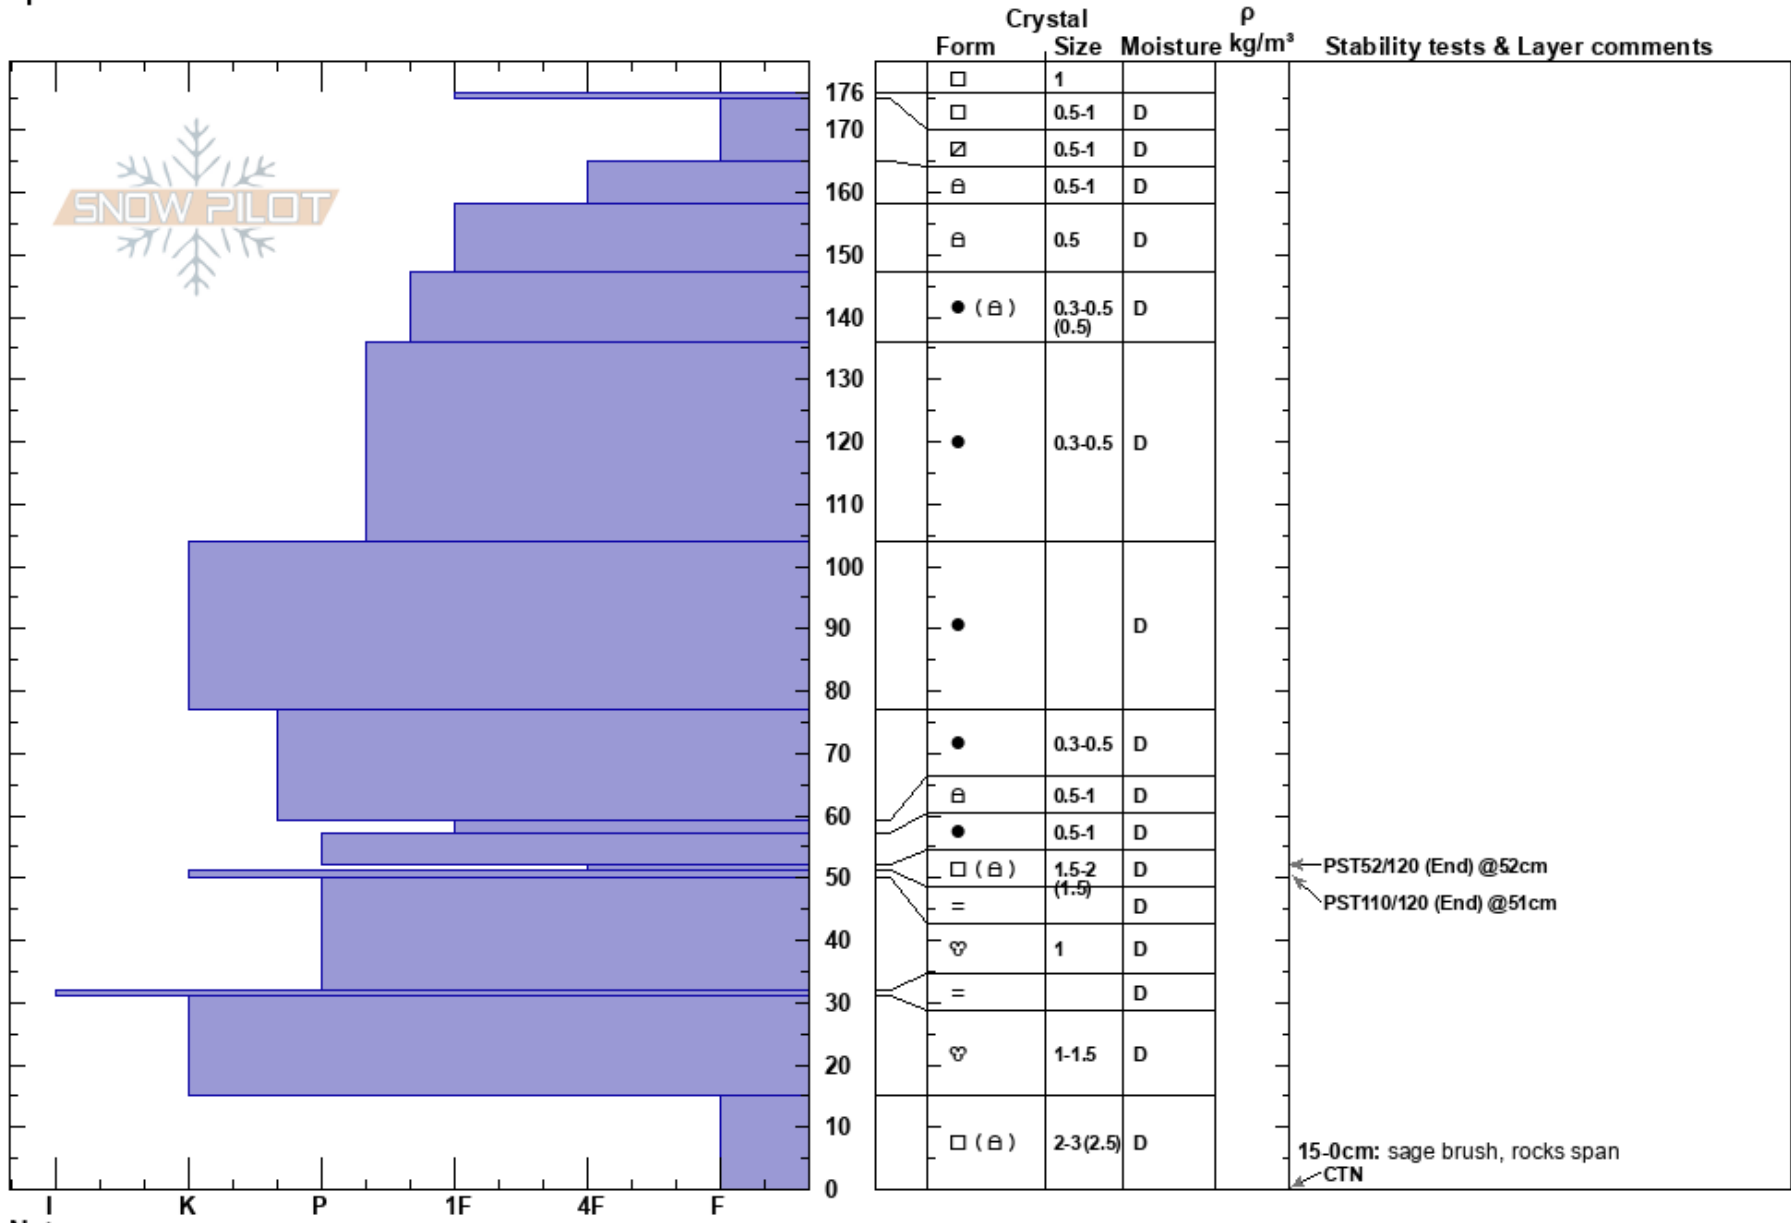

20230214 Habeggars
 Eastern Sierra Nevada
 CA
Elevation: 10100 ft
Aspect: N
Specifics:

Everett Phillips
 02/14/2023 - 2:00pm
Co-ord: 37.25312N, -118.52510W
Slope Angle: 5°
Wind Loading: no

Stability:
Air Temperature:
Sky Cover: OVC
Precipitation: NO
Wind: N Light Breeze

HS:176
PF:30
PS: 10
 175-165cm: Problematic layer
 15-0cm: sage brush, rocks span

Notes: Flat meadow, neutral aspect, neither loaded nor stripped. Did not PST bottom layer due to the presence of sage brush that would have prevented dragging the saw.