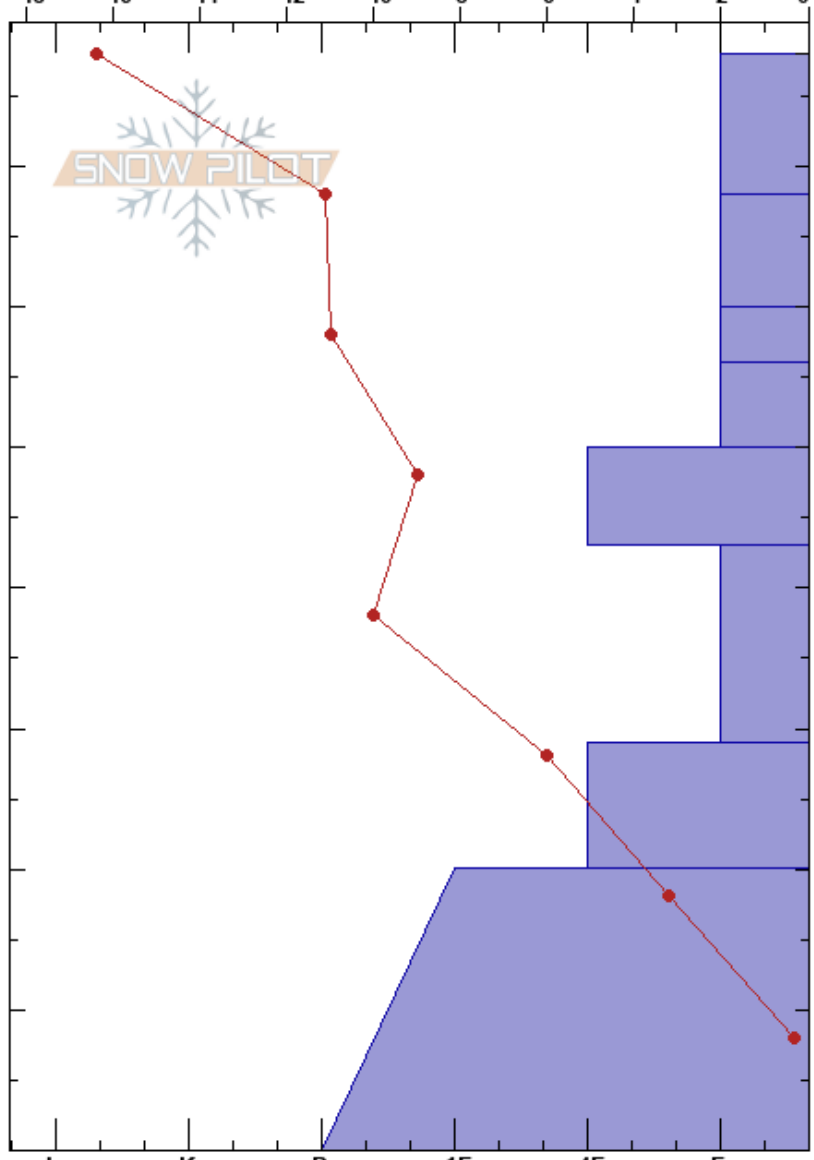

CO

Co-ord: 39.36291N, -106.06360E

Sky Cover: OVC PS:35

Elevation: 11566 ft

Slope Angle: 19°

Precipitation: S-1

Aspect: NE

Wind Loading: no

Wind: S Light Breeze

Specifics: Ski tracks on slope

Form	Crystal Size	Moisture	ρ kg/m ³	Stability tests & Layer comments
+	0.1			
/	0.5-1	D		
/	0.5-1	D		
□	0.5	D		← CT2, PC @60cm
□	1.5	D		
□	2	D		
^	3.5	D		
^	5	D		
^	5-10			↙ ECTX