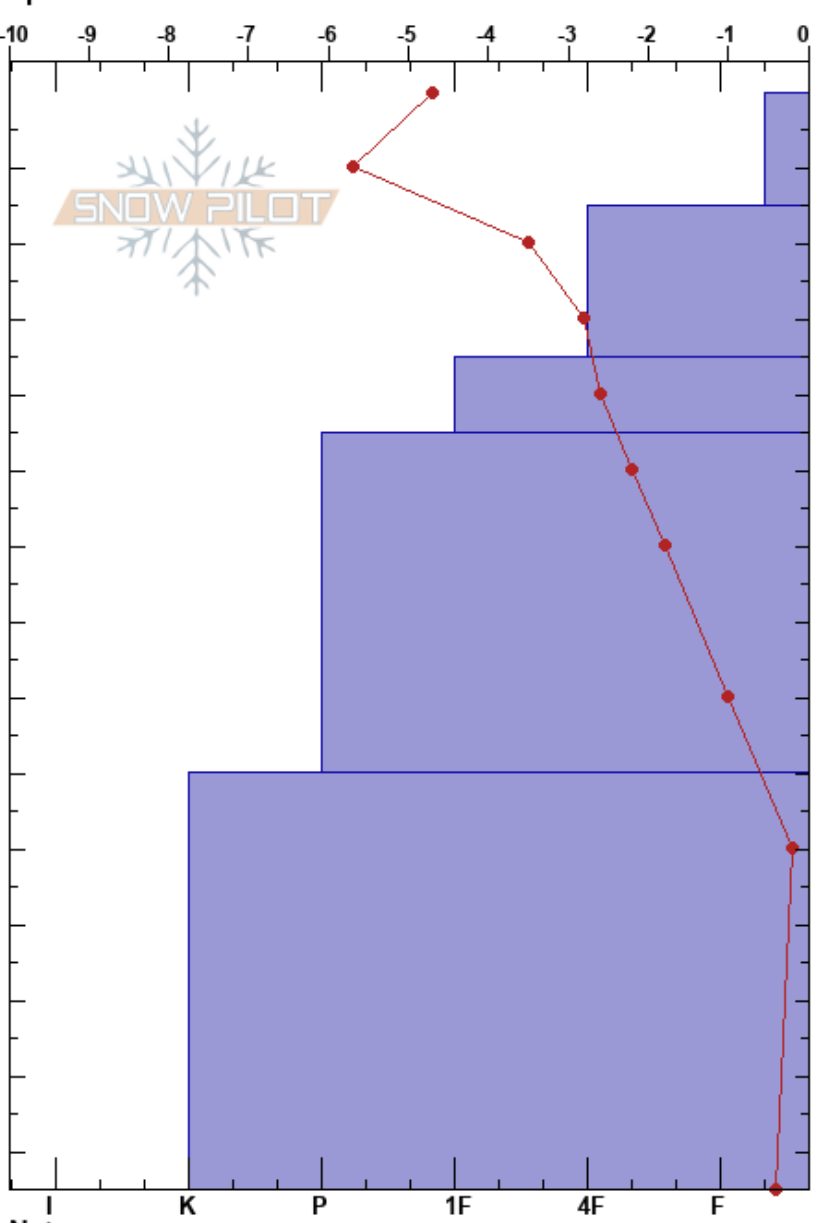

Little hesten  
 Senja  
 Norway  
 Elevation: 400 m  
 Aspect:  
 Specifics:

David Engen  
 06/01/2018 - 10:00  
 Co-ord:  
 Slope Angle:  
 Wind Loading:

Stability:  
 Air Temperature:  
 Sky Cover: BKN  
 Precipitation:  
 Wind: NE

HS:145  
 PF:40

Layer Notes:

Form	Crystal		$\rho$ kg/m <sup>3</sup>	Stability tests & Layer comments
	Size	Moisture		
+	0.5	D		
/	0.3	D		
•	1			
⊙		D		
■		D		

Notes: