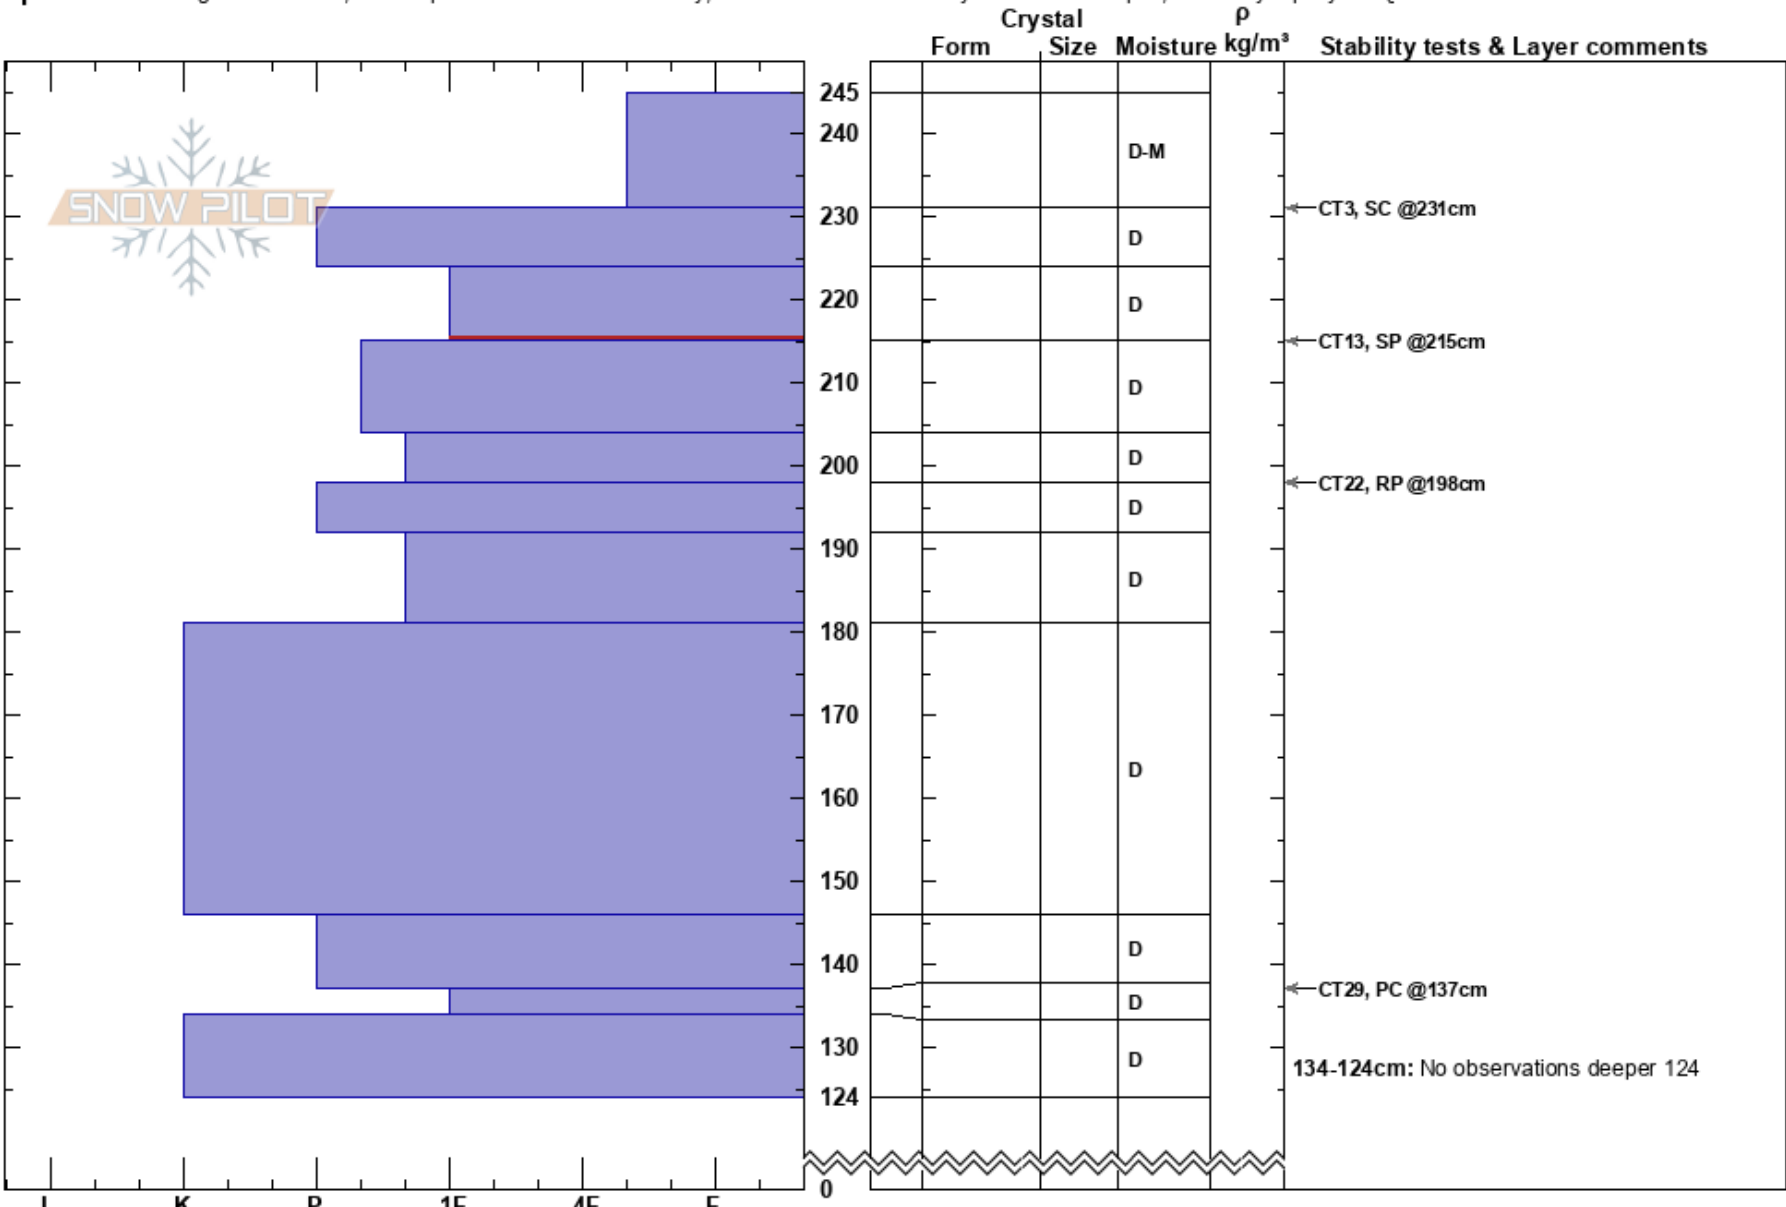

Aikuavenchorr
 Mikhail Ryabchikov
 06/01/2018 - 12:30
 Kirovsk
Elevation: 630 m
Aspect: W
Co-ord: 530813E 7499987N
Slope Angle: 29°
Wind Loading:

Stability: Fair
Air Temperature:
Sky Cover: OVC
Precipitation: S-1
Wind: SE Moderate
HS: 245
PS: 14
Layer Notes:
 224-215cm: Problematic layer
 134-124cm: No observations deeper 124

Specifics: Pit dug in a Ski Area; Pit is representative of backcountry; Recent avalanche activity on different slopes; Instability rapidly rising

Notes: