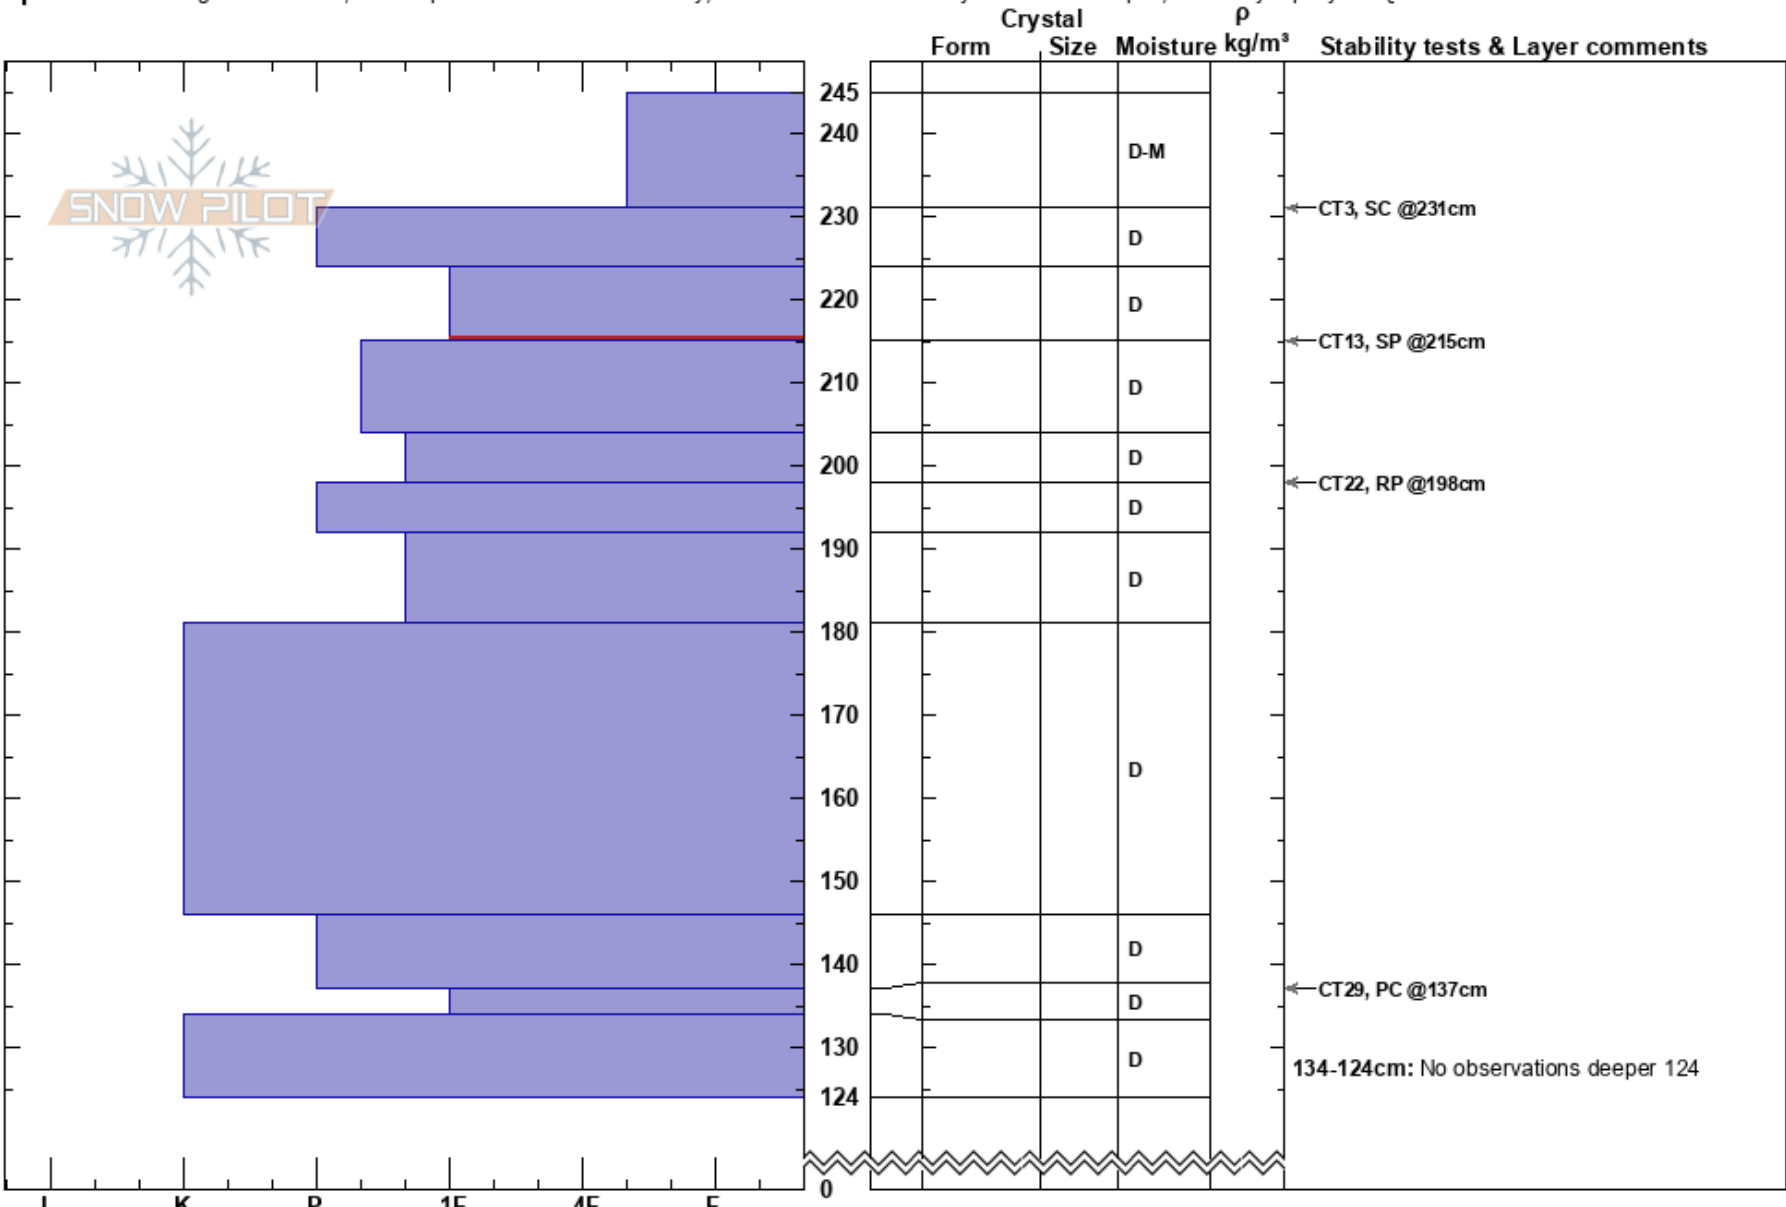

224-215cm: Problematic layer

Kirovsk

Co-ord: 530813E 7499987N

Sky Cover: OVC

134-124cm: No observations deeper 124

Elevation: 630 m

Slope Angle: 29°

Precipitation: S-1

Aspect: W

Wind Loading:

Wind: SE Moderate

Specifics: Pit dug in a Ski Area; Pit is representative of backcountry; Recent avalanche activity on different slopes; Instability rapidly rising

Notes: