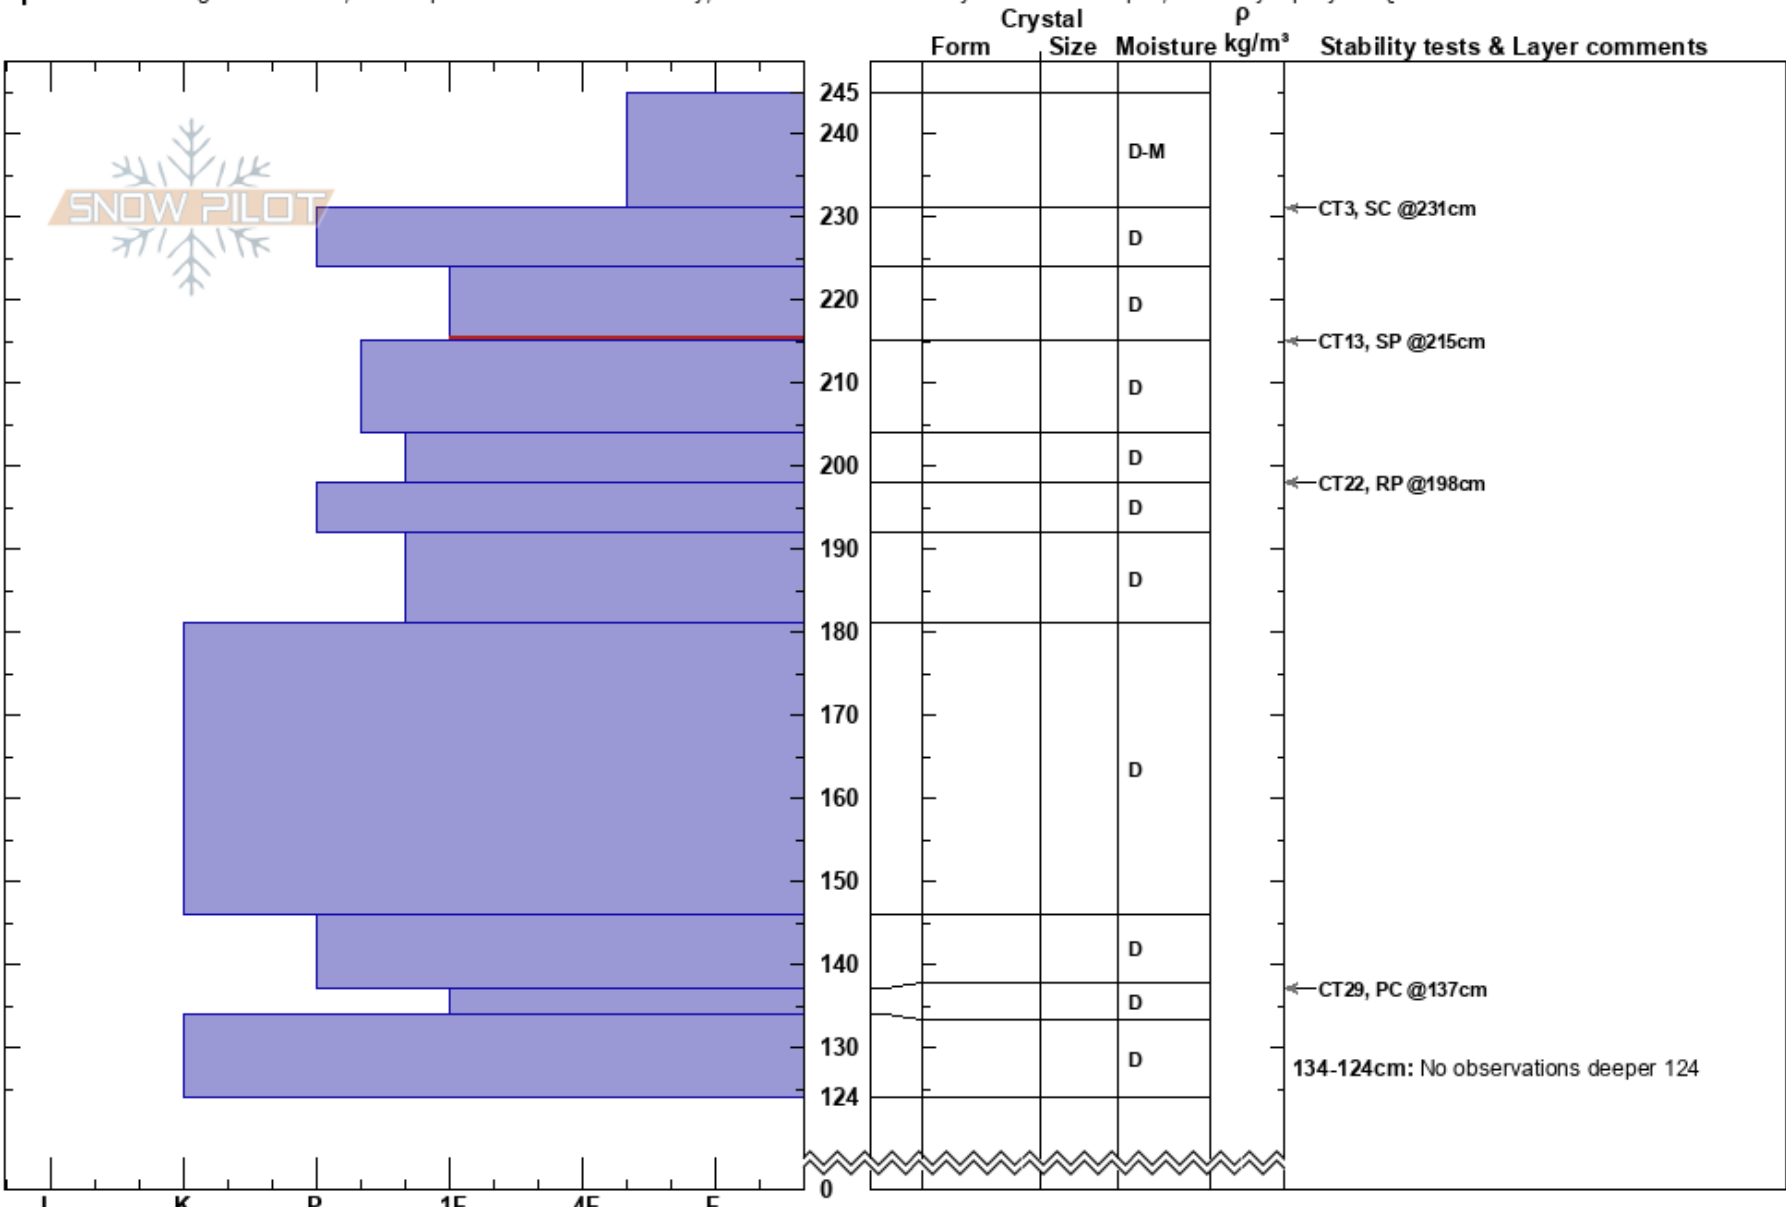

Air Temperature:

PS: 14

224-215cm: Problematic layer

Elevation: 630 m

Slope Angle: 29°

Sky Cover: OVC

134-124cm: No observations deeper 124

Aspect: W

Wind Loading:

Precipitation: S-1

Wind: SE Moderate

Specifics: Pit dug in a Ski Area; Pit is representative of backcountry; Recent avalanche activity on different slopes; Instability rapidly rising

Notes:

I K P 1F 4F F