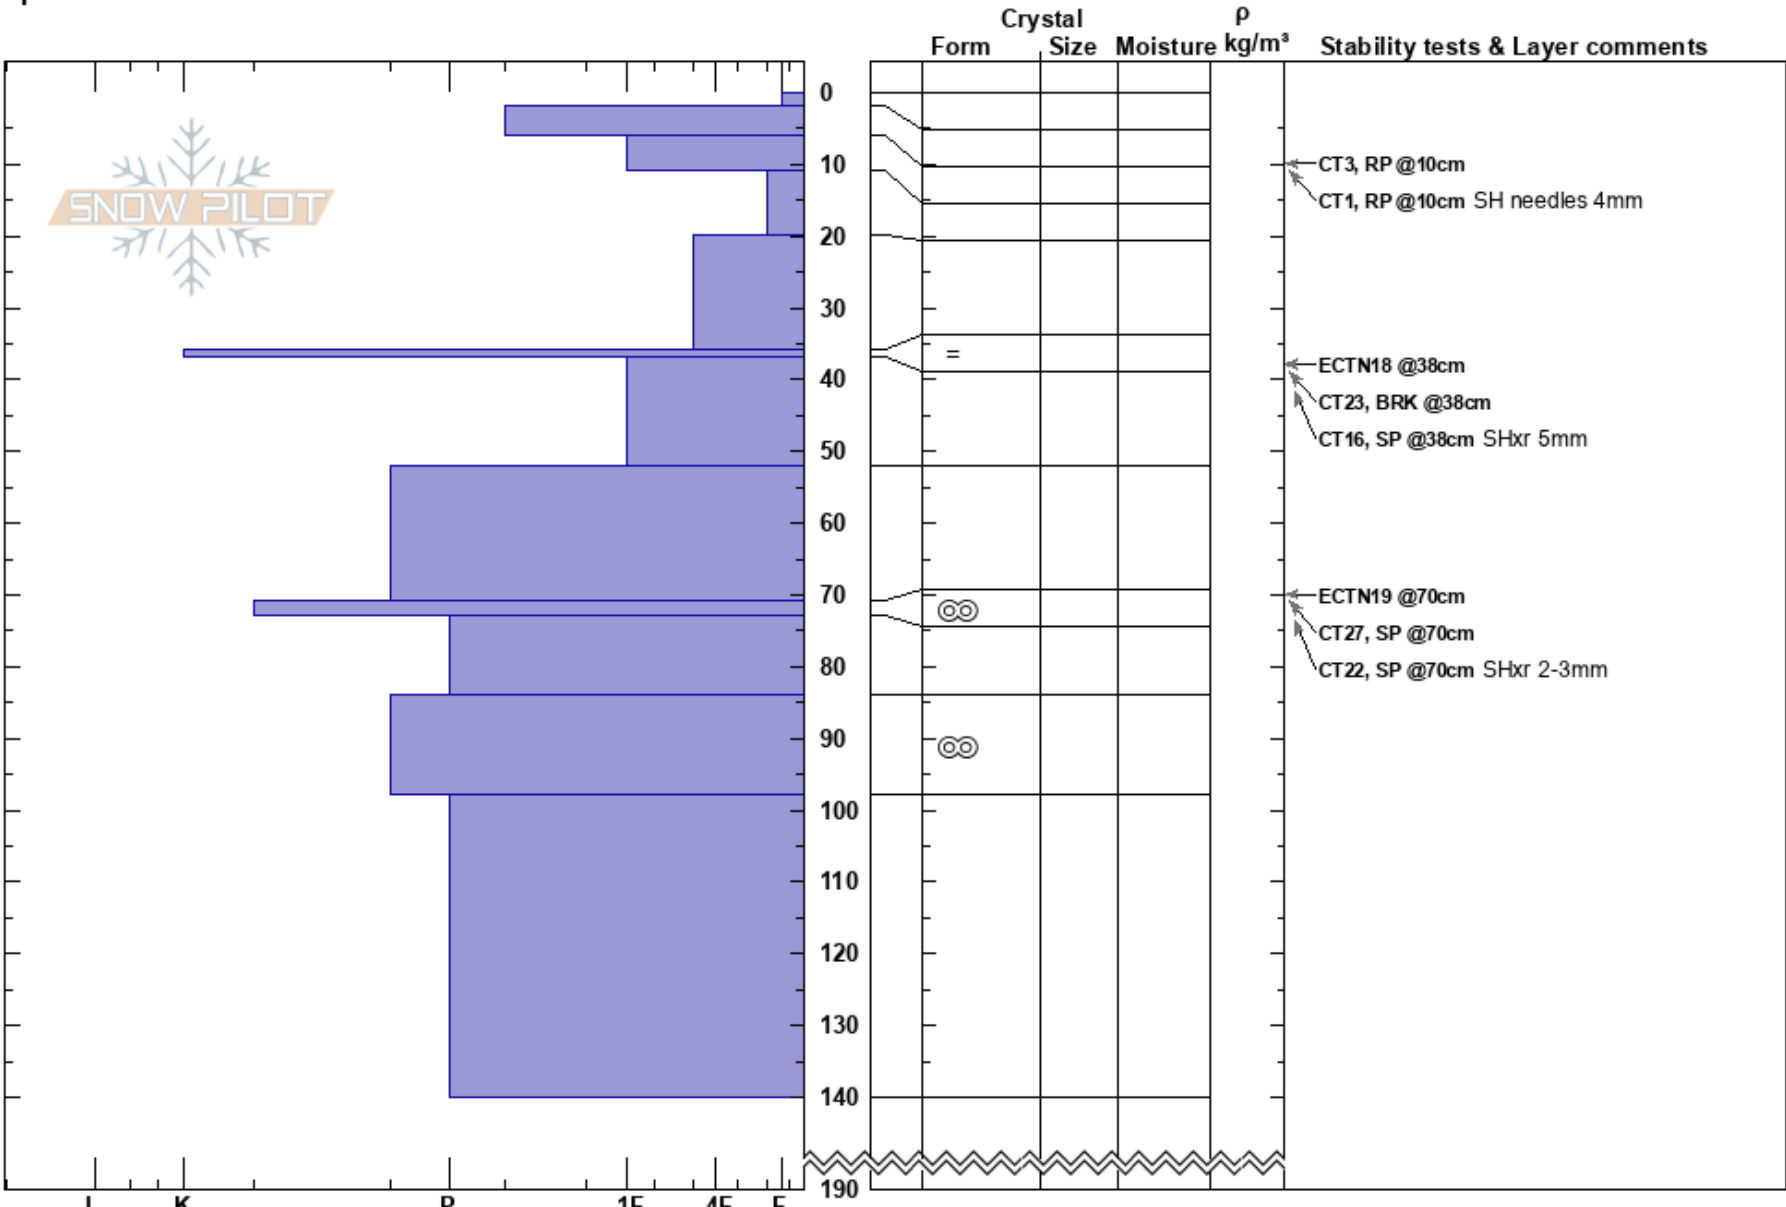

Cowboy Cutblock
 Monashee
 BC
 Elevation: 1340 m
 Aspect: E
 Specifics:

Monashee Powder
 15/02/2023 - 09:30
 Co-ord:
 Slope Angle: 30°
 Wind Loading:

Stability:
 Air Temperature: -9°C
 Sky Cover: FEW
 Precipitation: NO
 Wind: Calm

HS:190
 Layer Notes:

Notes: