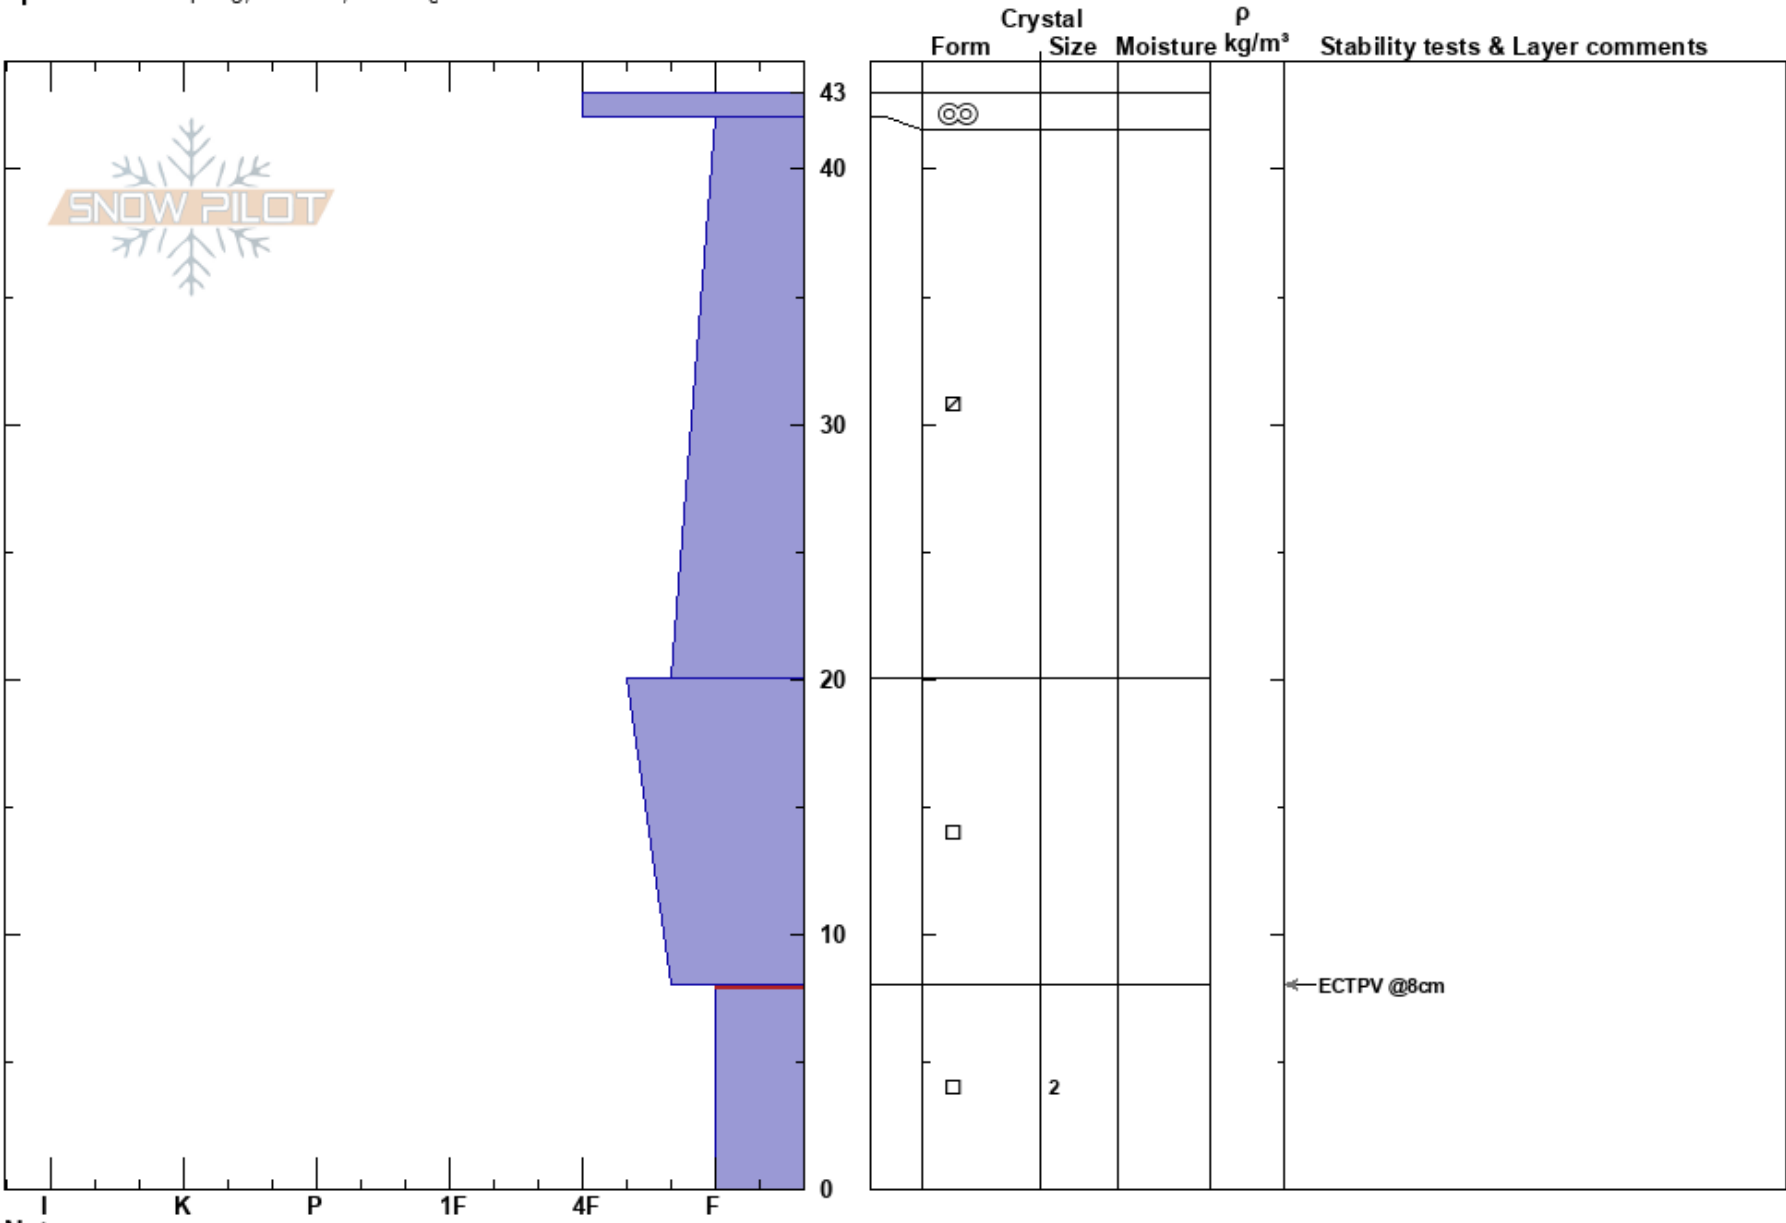

Coldwater toby weed  
 Wellsville 01/05/2018 - 1:00pm  
 UT  
**Elevation:** 6400 ft  
**Aspect:** NE  
**Specifics:** Collapsing, localized; Cracking

**Stability:** Good **HS:**43 **Layer Notes:**  
**Air Temperature:** 35°F **PF:**43 8-0cm:Problematic layer  
**Sky Cover:** FEW  
**Precipitation:** NO  
**Wind:** S Light Breeze

**Notes:** Very weak faceted snow throughout shallow snowpack