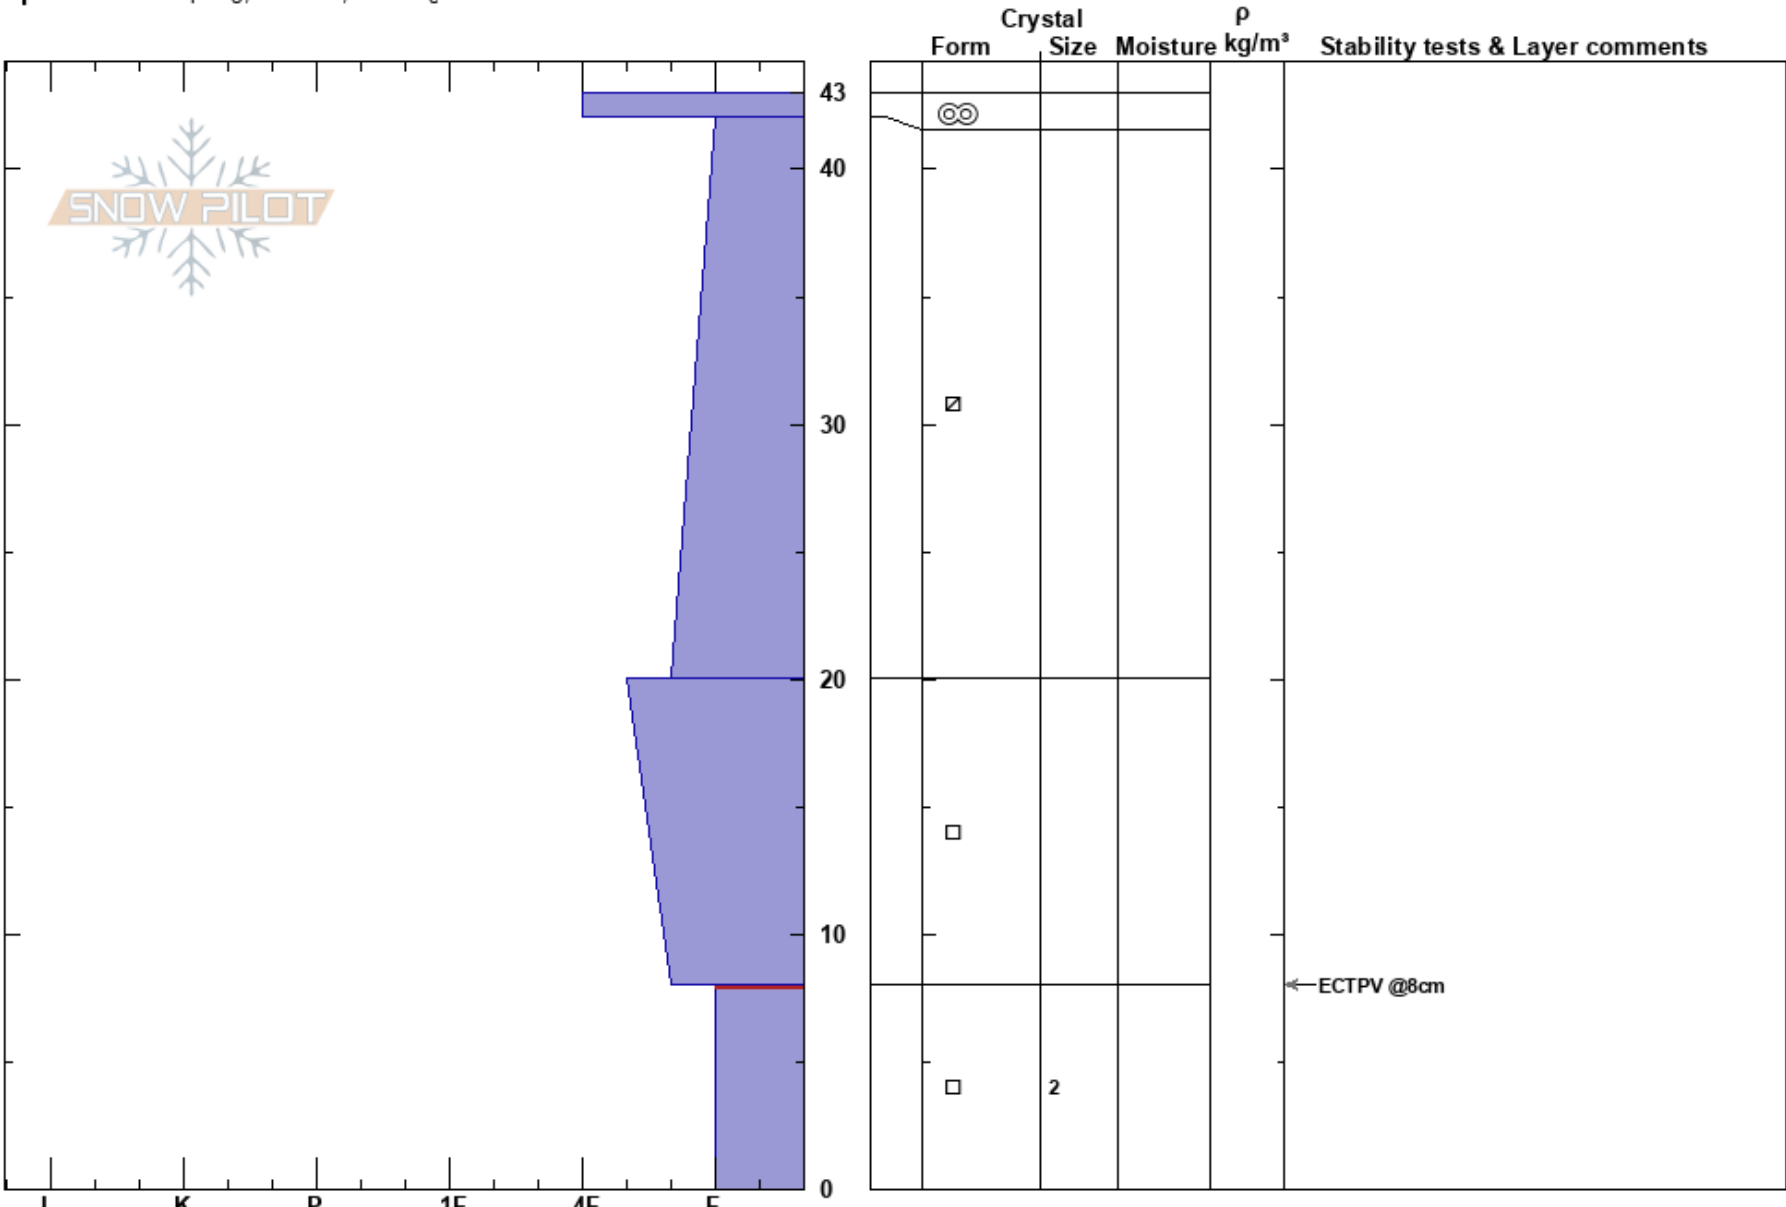

Coldwater toby weed
 Wellsville 01/05/2018 - 1:00pm
 UT
Elevation: 6400 ft
Aspect: NE
Specifics: Collapsing, localized; Cracking

Stability: Good **HS:**43 **Layer Notes:**
Air Temperature: 35°F **PF:**43 8-0cm:Problematic layer
Sky Cover: FEW
Precipitation: NO
Wind: S Light Breeze

Notes: Very weak faceted snow throughout shallow snowpack