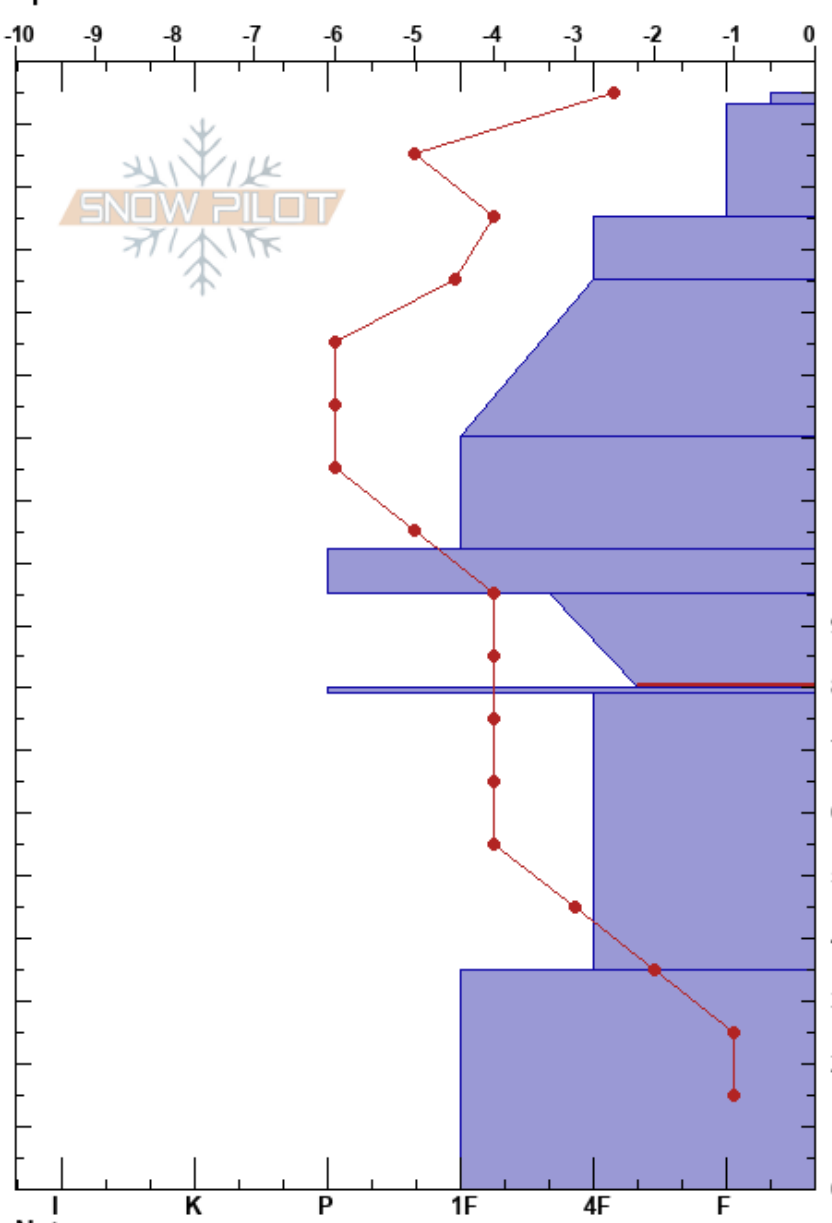

Bitterroot 01_05_18
 Bitterroot
 MT
 Elevation: 8140 ft
 Aspect: 31°
 Specifics:

Travis Craft
 01/05/2018 - 11:30am
 Co-ord: 45.70298N, -113.97144W
 Slope Angle: 29°
 Wind Loading:

Stability:
 Air Temperature: 2°C
 Sky Cover: FEW
 Precipitation: S-1
 Wind: Calm

HS:175
 Layer Notes:
 95-80cm: Problematic layer

Height (cm)	Crystal		Moisture	ρ kg/m ³	Stability tests & Layer comments
	Form	Size			
175	+ (V)				
170					
160	/				
150	/				← ECTN21 @155cm
140	/				← ECTN23 @147cm
130	/				
120					← ECTN24 @120cm
110	/				
100	•				
90	□				
80	■				← ECTP26 @80cm
70					
60	□				
50					
40					
30					
20	□				
10					
0					