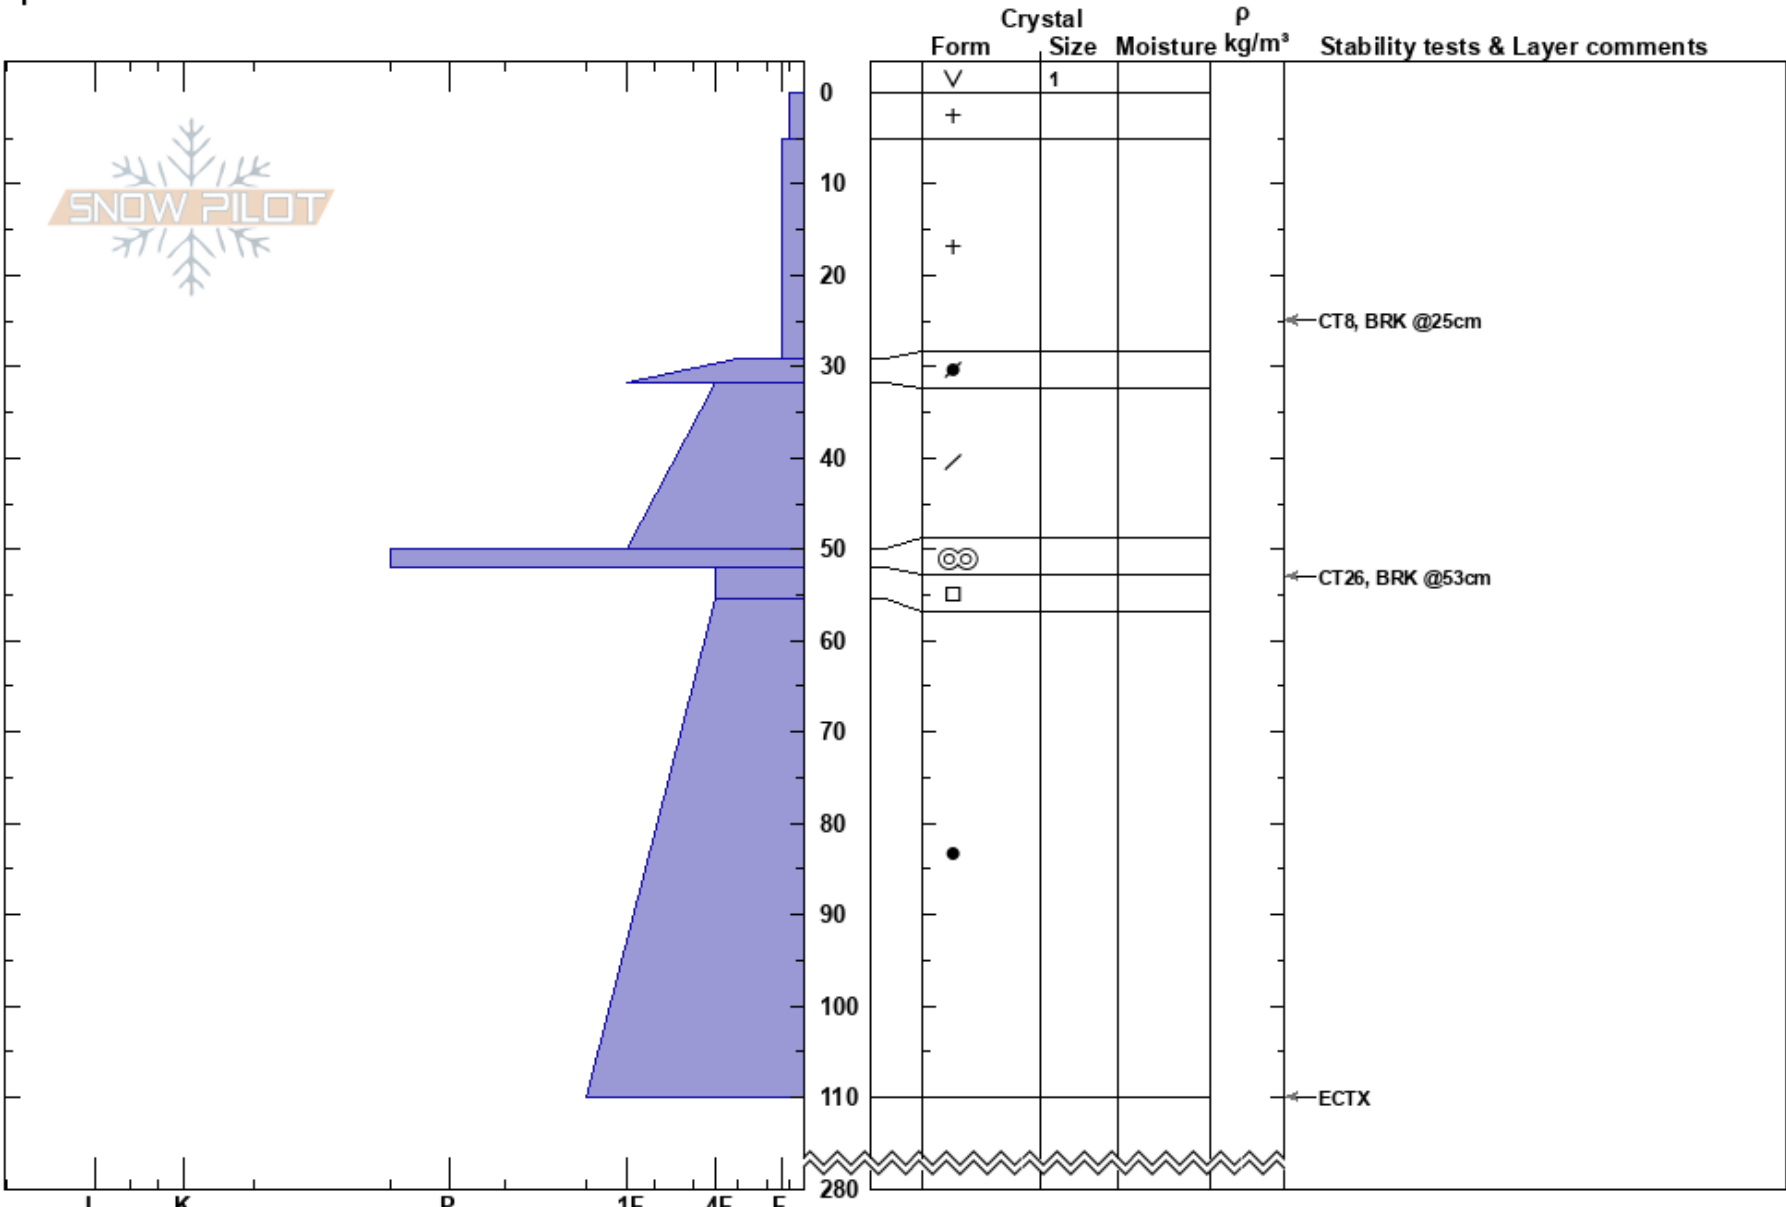

San Francisco South
 Tordrillo Range
 AK
 Elevation: 4644 ft
 Aspect: S
 Specifics:

Hugh Barnard
 02/13/2023 - 2:00pm
 Co-ord: 61.63879N, -151.98674W
 Slope Angle: 25°
 Wind Loading:

Stability: Good HS:280
 Air Temperature: -15°C PF:40 52-55.6cm: Problematic layer
 Sky Cover: SCT PS:25
 Precipitation: NO
 Wind: