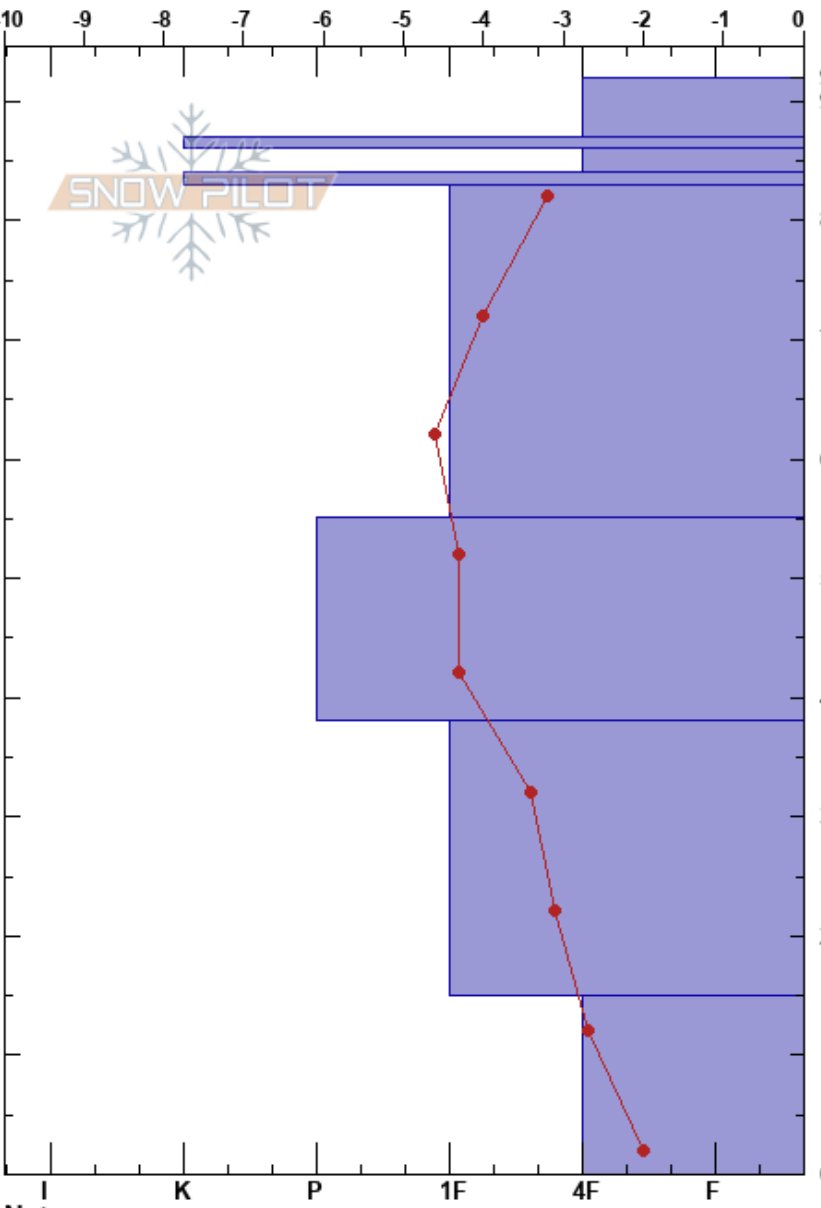

Kultakero NE
 Petteri Nurminen
 13/02/2023 - 17:00
 Finland
 Elevation: 357 m
 Aspect: NE
 Co-ord: 67.02926N, 27.23420E
 Slope Angle: 27°
 Wind Loading: yes

Stability:
 Air Temperature: 1°C
 Sky Cover: FEW
 Precipitation: NO
 Wind: NW Strong
 HS:92
 PF:15
 86-84cm: Problematic layer

Specifics: Cracking; Recent avalanche activity on similar slopes; We skied slope

Depth (cm)	Crystal		Moisture	ρ kg/m³	Stability tests & Layer comments
	Form	Size			
92	■				
90	/				
88	⊙				
86	□				← CT11, SC @85cm
84	■				
80					
70					
60					
50					
40					
30					
20					
10	□				
0					