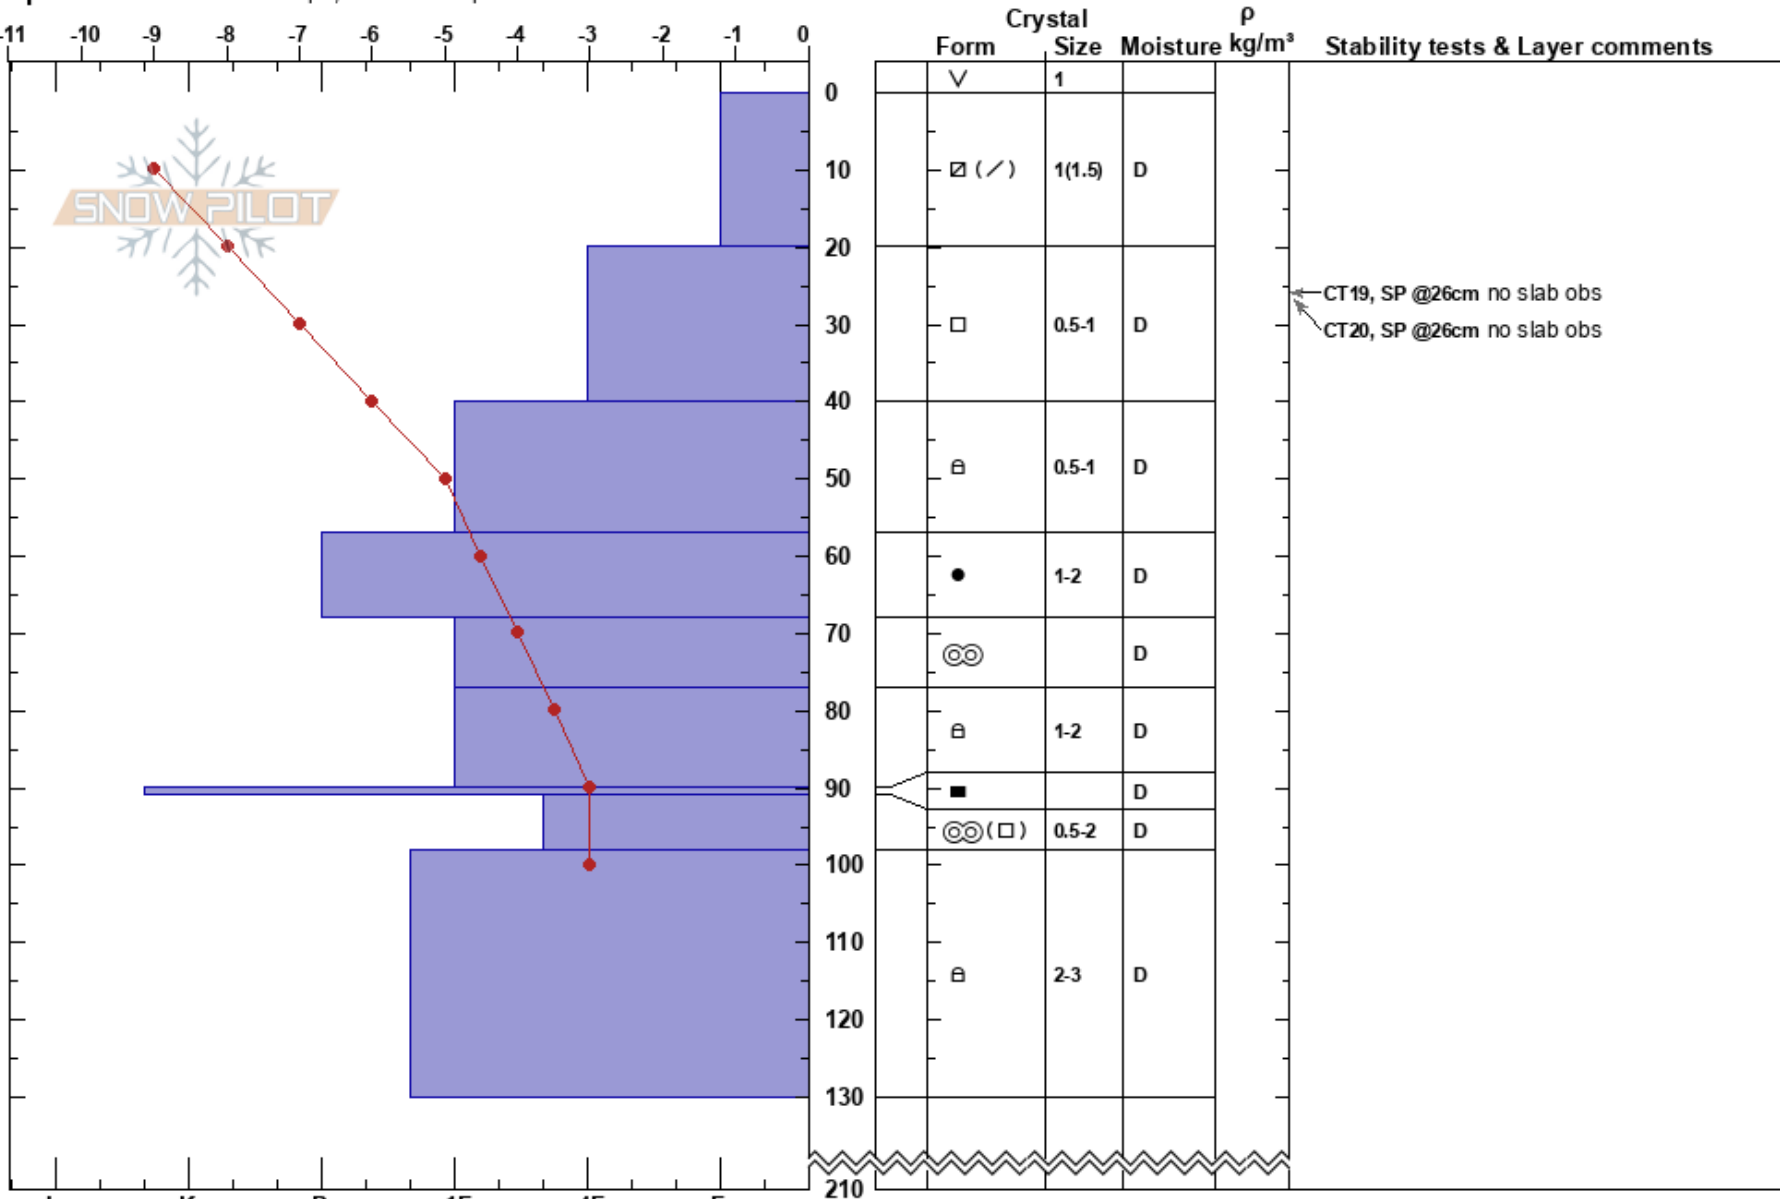

Van Patten Bowl
 Elkhorns
 OR
 Elevation: 7785 ft
 Aspect: NE

Sarah Jakober
 02/12/2023 - 12:00pm
 Co-ord: 44.94740N, -118.18933W
 Slope Angle: 27°
 Wind Loading: no

Stability: Good
 Air Temperature: 0°C
 Sky Cover: CLR
 Precipitation: NO
 Wind: W Light Breeze

HS:210
 Layer Notes:

Specifics: Ski tracks on slope; We skied slope

Notes: