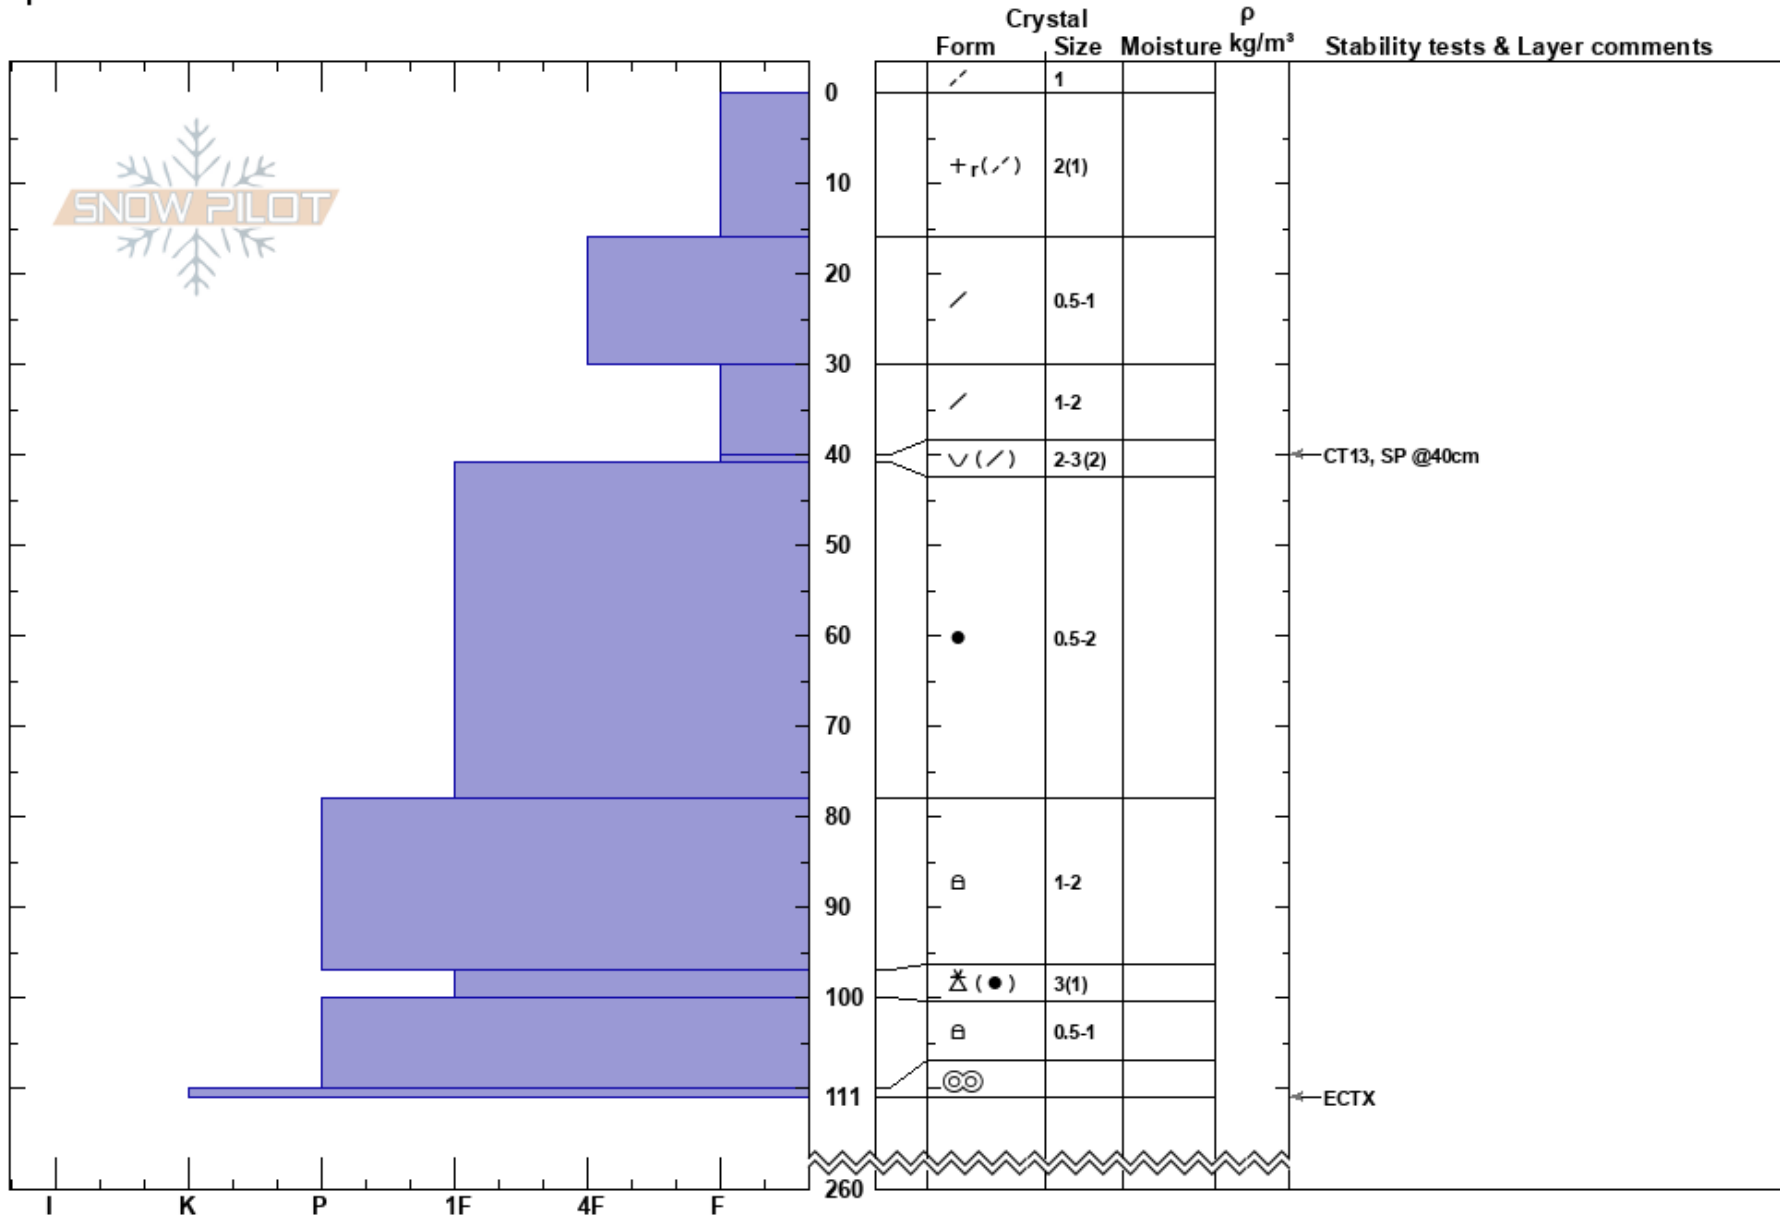

Kids Burger
 Wallowas
 OR
 Elevation: 7840 ft
 Aspect: NW
 Specifics:

Sarah Jakober
 02/03/2023 - 11:00am
 Co-ord: 45.14268N, -117.52245W
 Slope Angle: 34°
 Wind Loading: yes

Stability:
 Air Temperature: -3°C
 Sky Cover: OVC
 Precipitation: S-1
 Wind: SW Moderate

HS:260
 PF:35
 PS:20

Layer Notes:

Notes: