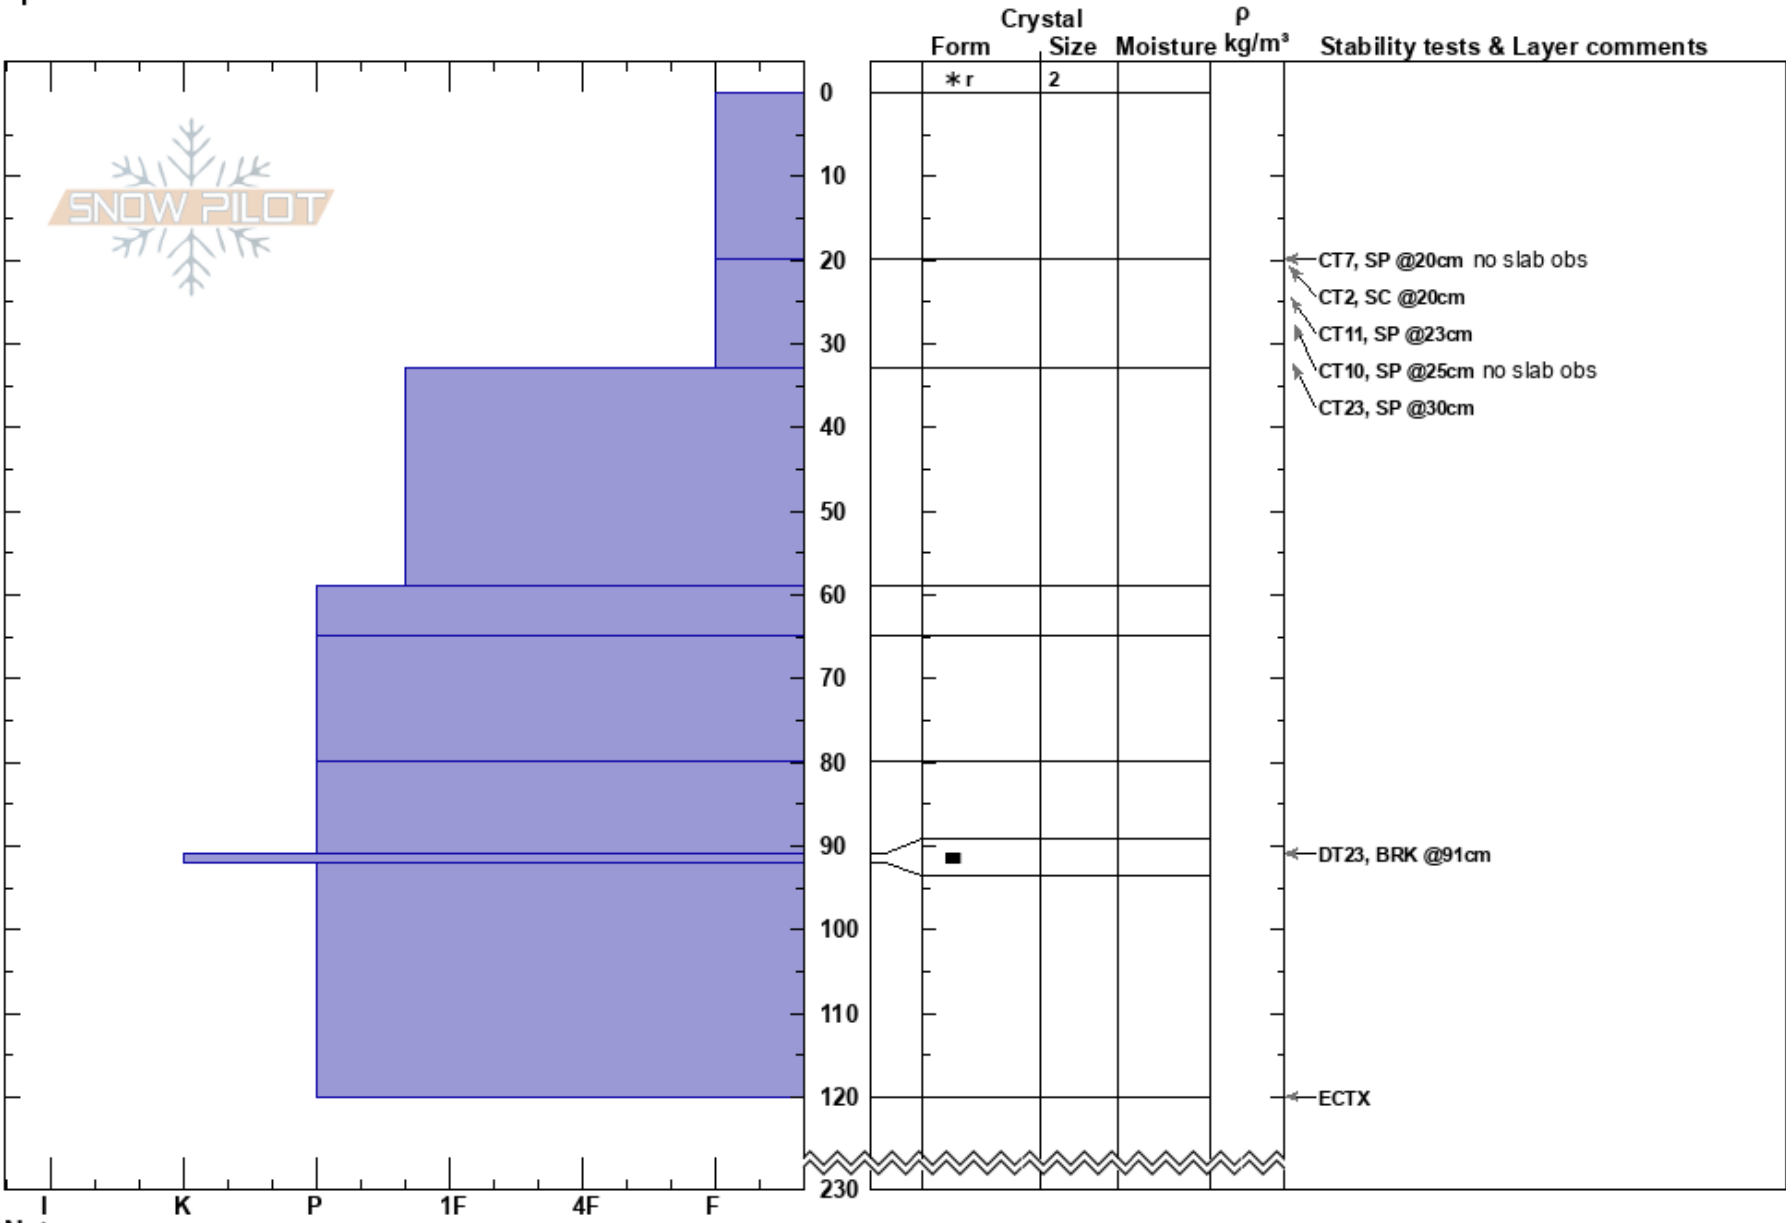

Milkshake  
Wallowas  
OR  
Elevation: 7857 ft  
Aspect: N  
Specifics:

Sarah Jakober  
01/31/2023 - 2:00pm  
Co-ord: 45.14561N, -117.51964W  
Slope Angle: 28°  
Wind Loading: previous

Stability: **HS:230**  
Air Temperature: -8°C **PF:40**  
Sky Cover: OVC **PS:15**  
Precipitation: S-1  
Wind: N Light Breeze

Layer Notes:

Notes: